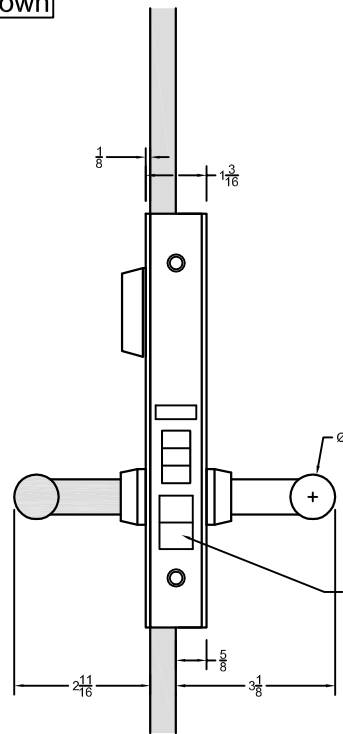

OUTSIDE
OF DOOR

INSIDE
OF DOOR

LH Shown

ACCURATE
LOCK & HARDWARE
AMERICAN CRAFTED SINCE 1972

- Notes:
- See Temp #T-ALH.G087 for glass prep information.

GO8759 - Storeroom Door Offset Glass Patch

Spec.G08759