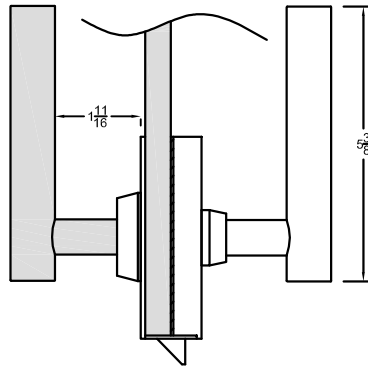

OUTSIDE
OF DOOR

INSIDE
OF DOOR

LH Shown

ACCURATE
LOCK & HARDWARE
AMERICAN CRAFTED SINCE 1972

- Notes:
- See Temp #T-ALH.G087 for glass prep information.

GO8759 - Storeroom Door Offset Glass Patch

Spec.G08759