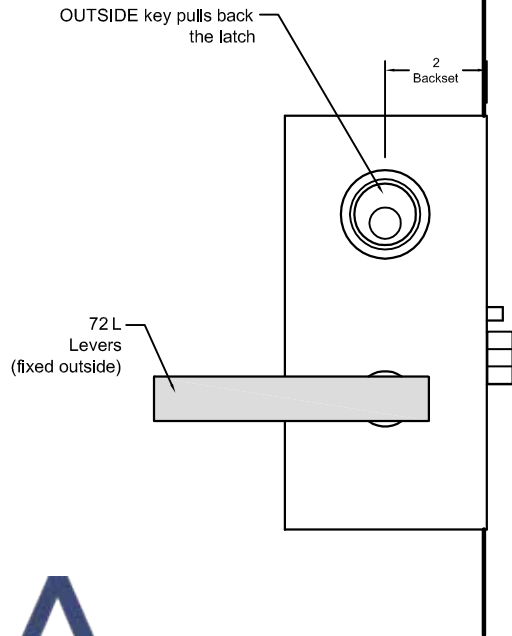

OUTSIDE
OF DOOR

INSIDE
OF DOOR

LH Shown

ACCURATE
LOCK & HARDWARE
AMERICAN CRAFTED SINCE 1972

- Notes:
- See Temp #T-ALH.G087 for glass prep information.

GO8759 - Storeroom Door Offset Glass Patch

Spec.G08759