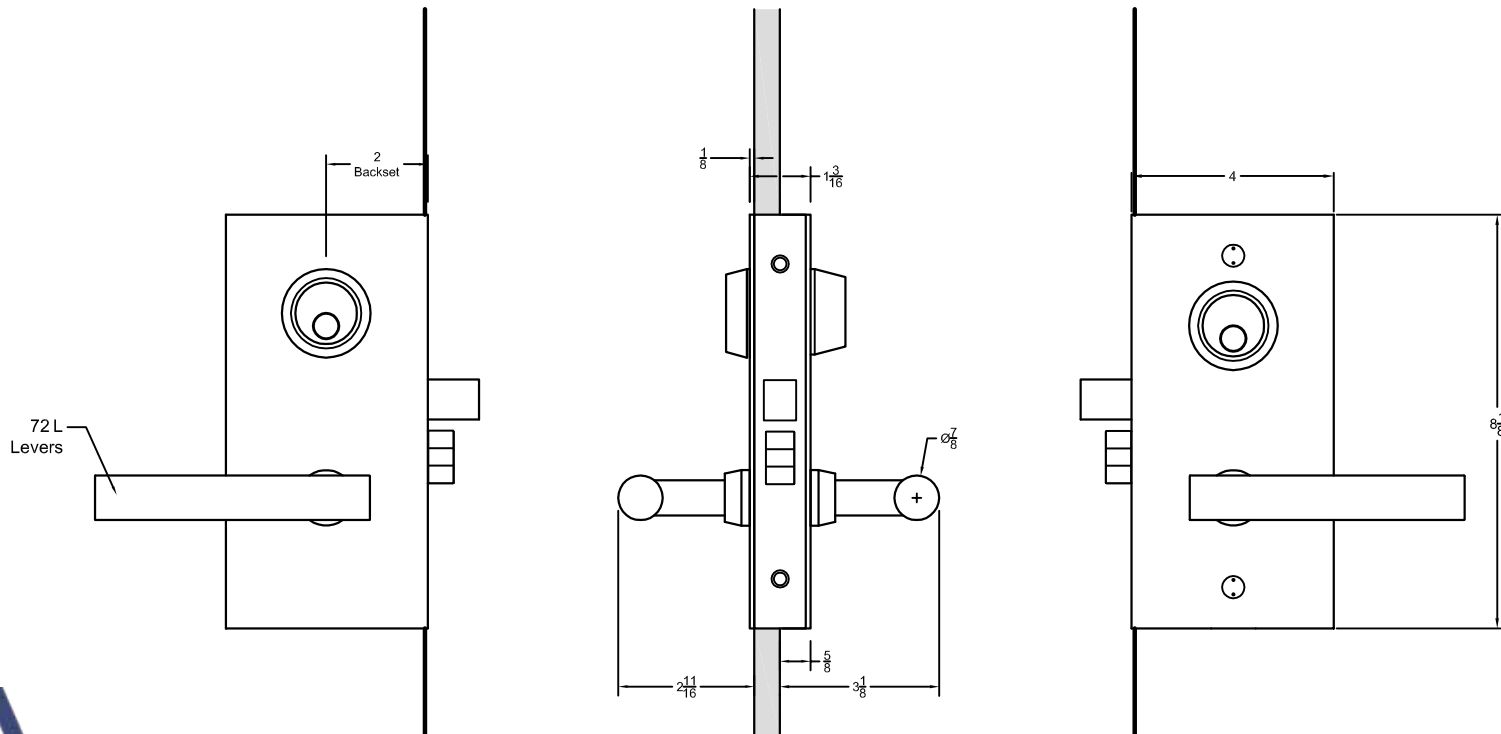

OUTSIDE
OF DOOR

INSIDE
OF DOOR

- Notes:
- See Temp #T-ALH.G087 for glass prep information.

G08722 - Store Door Offset Glass Patch

Spec.G08722