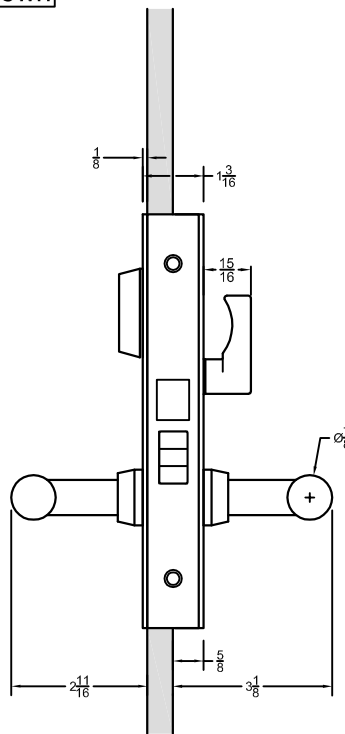

OUTSIDE
OF DOOR

INSIDE
OF DOOR

LH Shown

Notes:

- See Temp #T-ALH.G087 for glass prep information.

ACCURATE
LOCK & HARDWARE
AMERICAN CRAFTED SINCE 1972

GO8724 - Entry Door Offset Glass Patch

Spec.G08724