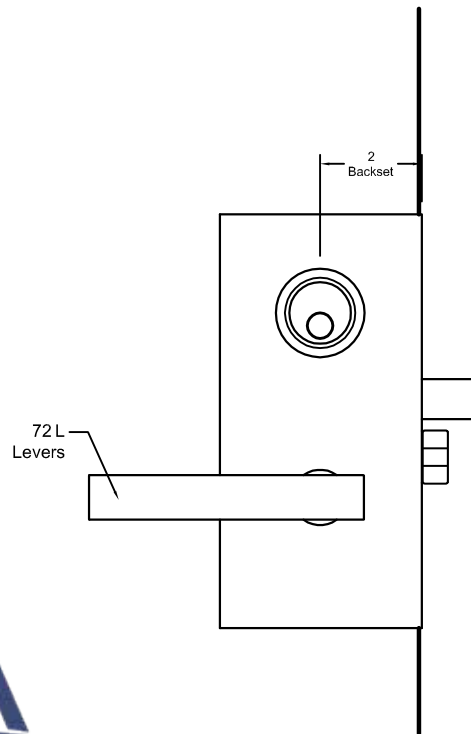

OUTSIDE
OF DOOR

INSIDE
OF DOOR

LH Shown

Notes:

- See Temp #T-ALH.G087 for glass prep information.

ACCURATE
LOCK & HARDWARE
AMERICAN CRAFTED SINCE 1972

GO8724 - Entry Door Offset Glass Patch

Spec.G08724