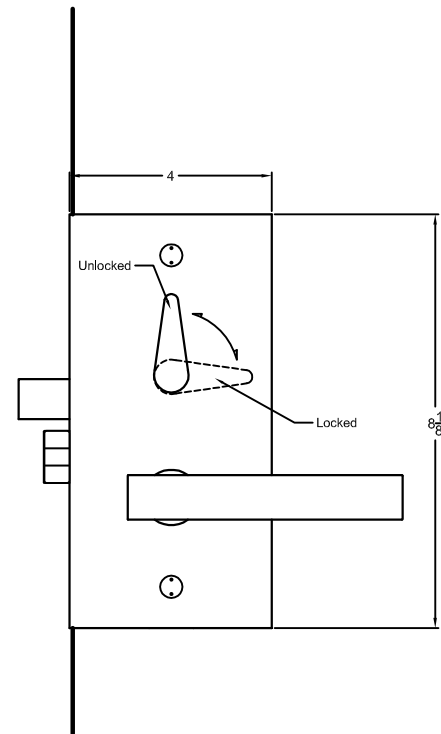

OUTSIDE
OF DOOR

INSIDE
OF DOOR

LH Shown

Notes:

- See Temp #T-ALH.G087 for glass prep information.

ACCURATE
LOCK & HARDWARE
AMERICAN CRAFTED SINCE 1972

GO8724 - Entry Door Offset Glass Patch

Spec.G08724