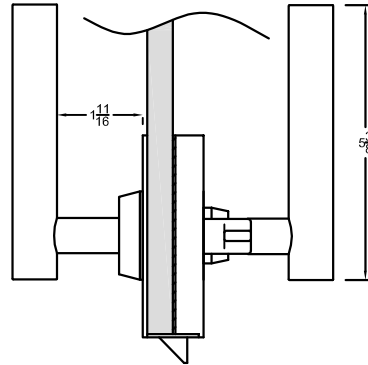

OUTSIDE
OF DOOR

INSIDE
OF DOOR

LH Shown

Notes:

- See Temp #T-ALH.G087 for glass prep information.

ACCURATE
LOCK & HARDWARE
AMERICAN CRAFTED SINCE 1972

GO8724 - Entry Door Offset Glass Patch

Spec.G08724