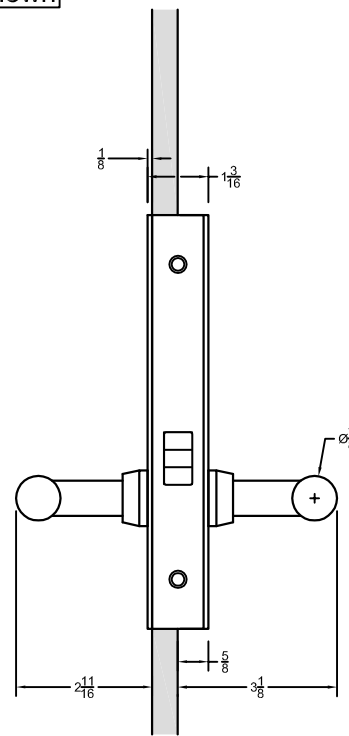

OUTSIDE
OF DOOR

INSIDE
OF DOOR

LH Shown

- Notes:
- See Temp #T-ALH.G087 for glass prep information.

GO8725 - Passage Door Offset Glass Patch

Spec.GO8725