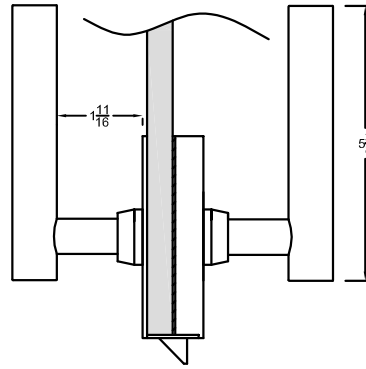

OUTSIDE
OF DOOR

INSIDE
OF DOOR

LH Shown

- Notes:
- See Temp #T-ALH.G087 for glass prep information.

GO8725 - Passage Door Offset Glass Patch

Spec.GO8725