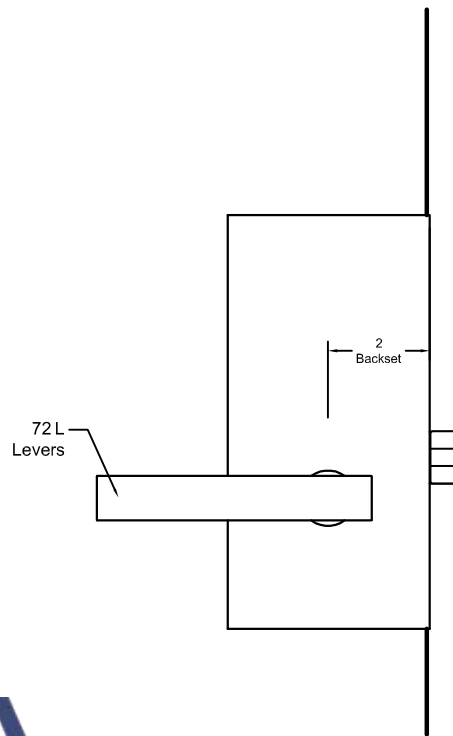

OUTSIDE
OF DOOR

INSIDE
OF DOOR

LH Shown

- Notes:
- See Temp #T-ALH.G087 for glass prep information.

GO8725 - Passage Door Offset Glass Patch

Spec.GO8725