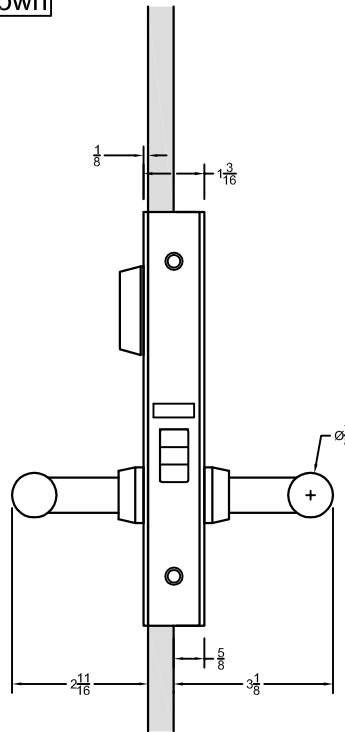

OUTSIDE  
OF DOOR

INSIDE  
OF DOOR

LH Shown

OUTSIDE key locks and  
unlocks OUTSIDE lever

72 L  
Levers

2  
Backset

Notes:

- See Temp #T-ALH.G087 for glass prep Information.

ACCURATE  
LOCK & HARDWARE  
AMERICAN CRAFTED SINCE 1972

GO8745 - Classroom Door Offset Glass Patch

Spec.GO8745