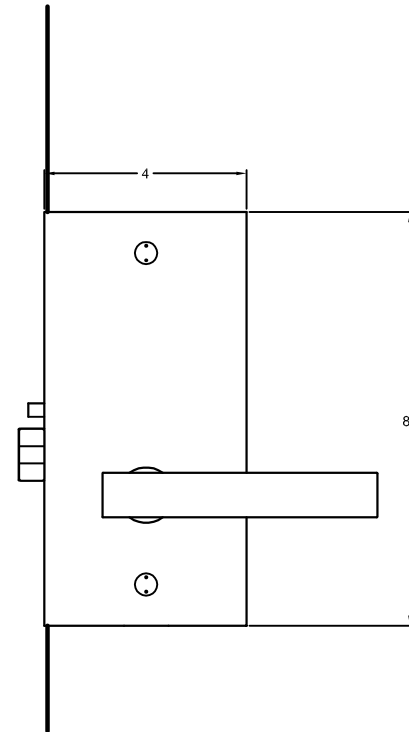

OUTSIDE  
OF DOOR

INSIDE  
OF DOOR

LH Shown

OUTSIDE key locks and  
unlocks OUTSIDE lever

72 L  
Levers

2  
Backset

Notes:

- See Temp #T-ALH.G087 for glass prep Information.

ACCURATE  
LOCK & HARDWARE  
AMERICAN CRAFTED SINCE 1972

GO8745 - Classroom Door Offset Glass Patch

Spec.GO8745