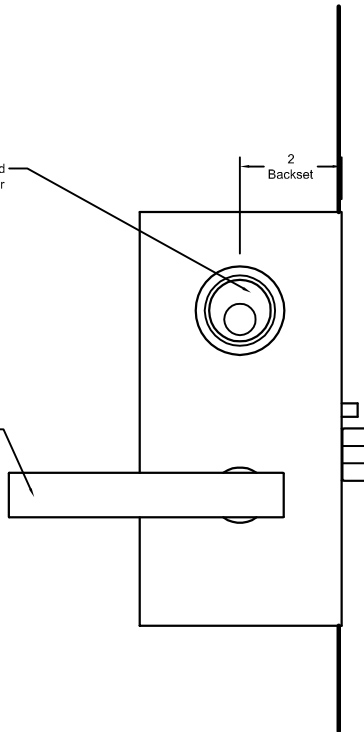

OUTSIDE  
OF DOOR

INSIDE  
OF DOOR

LH Shown

OUTSIDE key locks and  
unlocks OUTSIDE lever

72 L  
Levers

2  
Backset

Notes:

- See Temp #T-ALH.G087 for glass prep Information.

ACCURATE  
LOCK & HARDWARE  
AMERICAN CRAFTED SINCE 1972

GO8745 - Classroom Door Offset Glass Patch

Spec.GO8745