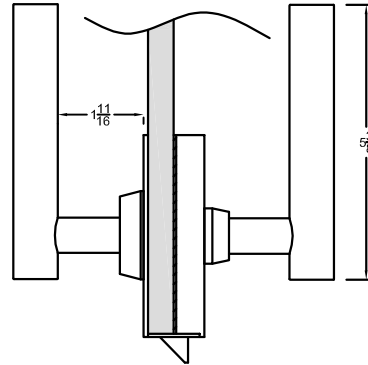

OUTSIDE  
OF DOOR

INSIDE  
OF DOOR

LH Shown

OUTSIDE key locks and  
unlocks OUTSIDE lever

72 L  
Levers

2  
Backset

Notes:

- See Temp #T-ALH.G087 for glass prep Information.

ACCURATE  
LOCK & HARDWARE  
AMERICAN CRAFTED SINCE 1972

GO8745 - Classroom Door Offset Glass Patch

Spec.GO8745