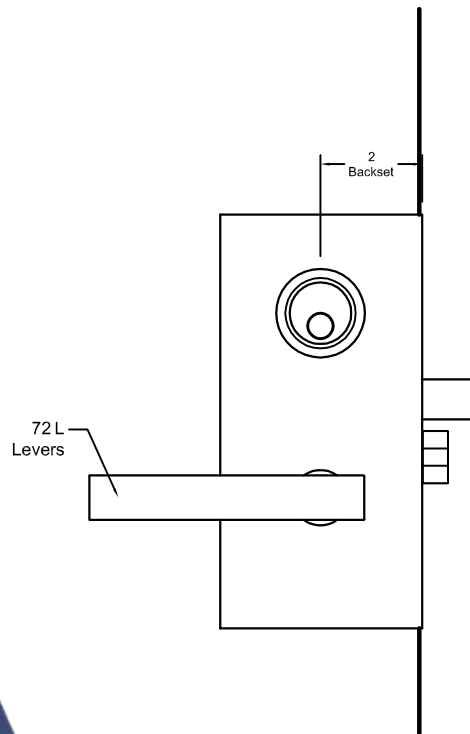

OUTSIDE  
OF DOOR

INSIDE  
OF DOOR

LH Shown

ACCURATE  
LOCK & HARDWARE  
AMERICAN CRAFTED SINCE 1972

Notes:

- See Temp #T-ALH.G087 for glass prep information.

G08749 - Entry Door Offset Glass Patch

Spec.G08749