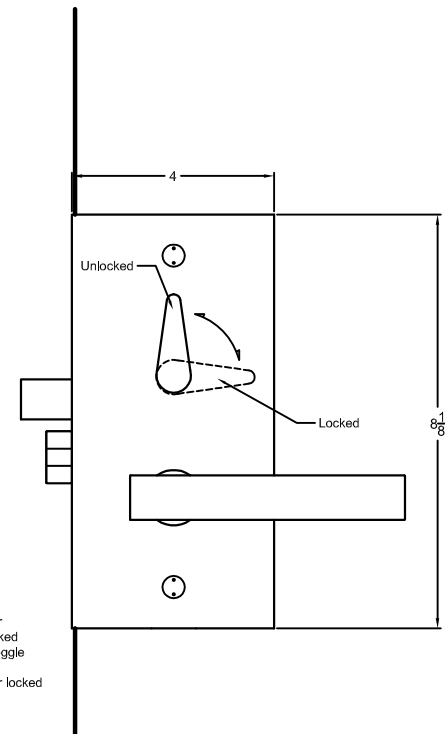

OUTSIDE  
OF DOOR

INSIDE  
OF DOOR

LH Shown

ACCURATE  
LOCK & HARDWARE  
AMERICAN CRAFTED SINCE 1972

Notes:

- See Temp #T-ALH.G087 for glass prep information.

G08749 - Entry Door Offset Glass Patch

Spec.G08749