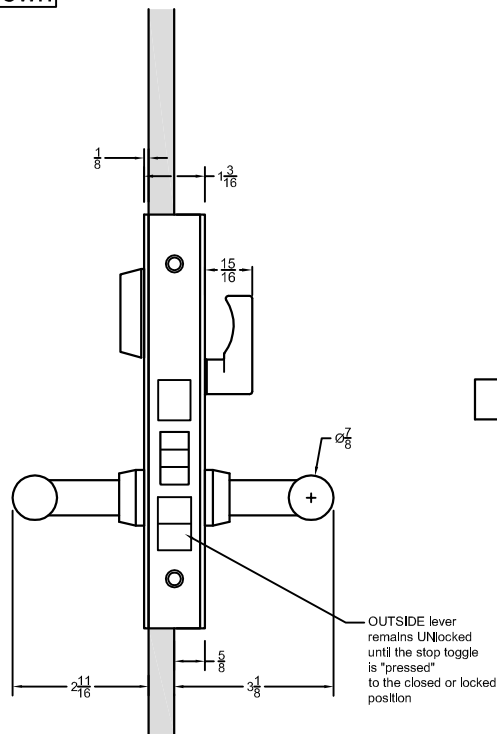

OUTSIDE  
OF DOOR

INSIDE  
OF DOOR

LH Shown

ACCURATE  
LOCK & HARDWARE  
AMERICAN CRAFTED SINCE 1972

Notes:

- See Temp #T-ALH.G087 for glass prep information.

G08749 - Entry Door Offset Glass Patch

Spec.G08749