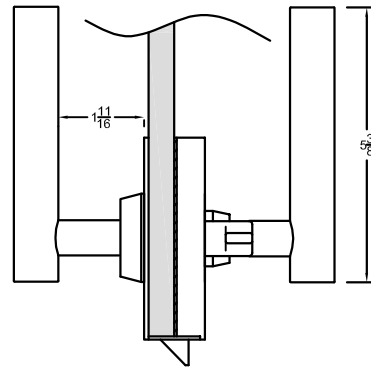

OUTSIDE  
OF DOOR

INSIDE  
OF DOOR

LH Shown

ACCURATE  
LOCK & HARDWARE  
AMERICAN CRAFTED SINCE 1972

Notes:

- See Temp #T-ALH.G087 for glass prep information.

G08749 - Entry Door Offset Glass Patch

Spec.G08749