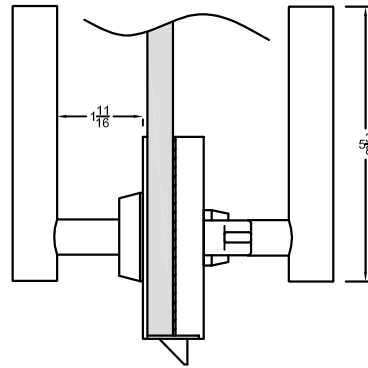

**OUTSIDE  
OF DOOR**

**INSIDE  
OF DOOR**

**LH Shown**

OUTSIDE key pulls back the latch when outside lever is locked w/ the INSIDE thumbturn

72L  
Levers

2  
Backset

1/8

1 3/16

ø 7/8

INSIDE thumbturn locks and unlocks the OUTSIDE lever

Unlocked

Lock

1 1/8

Notes:

- See Temp #T-ALH.G087 for glass prep information.

**ACCURATE**  
LOCK & HARDWARE  
AMERICAN CRAFTED SINCE 1972