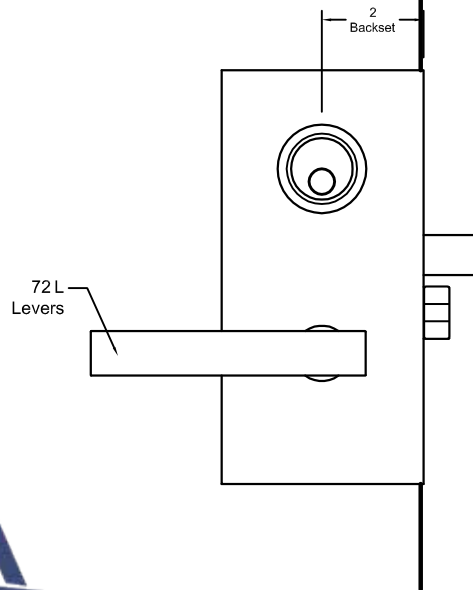

Notes:

- See Temp #T-ALH.G087 for glass prep information.

ACCURATE
LOCK & HARDWARE
AMERICAN CRAFTED SINCE 1972

G08748 - Entry Door Offset Glass Patch

Spec.G08748