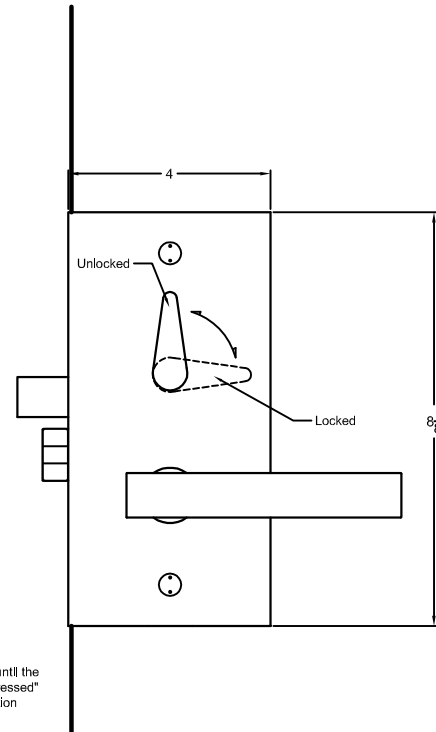

Notes:

- See Temp #T-ALH.G087 for glass prep information.

ACCURATE
LOCK & HARDWARE
AMERICAN CRAFTED SINCE 1972

G08748 - Entry Door Offset Glass Patch

Spec.G08748