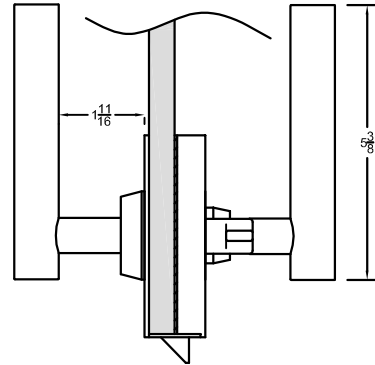

OUTSIDE
OF DOOR

INSIDE
OF DOOR

LH Shown