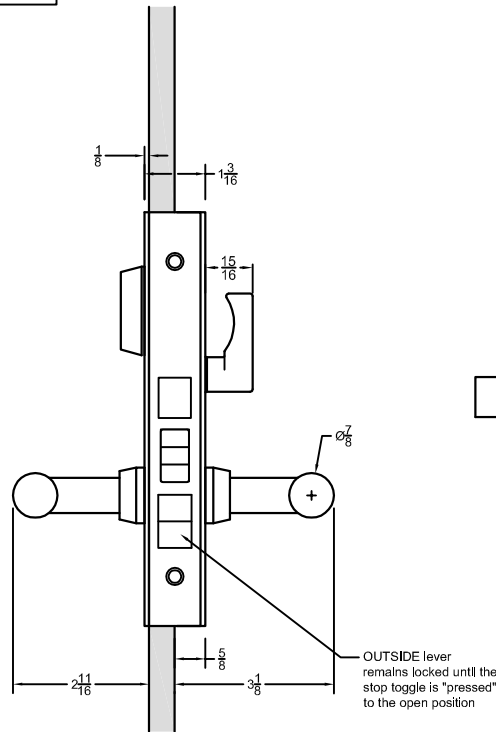

Notes:

- See Temp #T-ALH.G087 for glass prep information.

ACCURATE
LOCK & HARDWARE
AMERICAN CRAFTED SINCE 1972

G08748 - Entry Door Offset Glass Patch

Spec.G08748