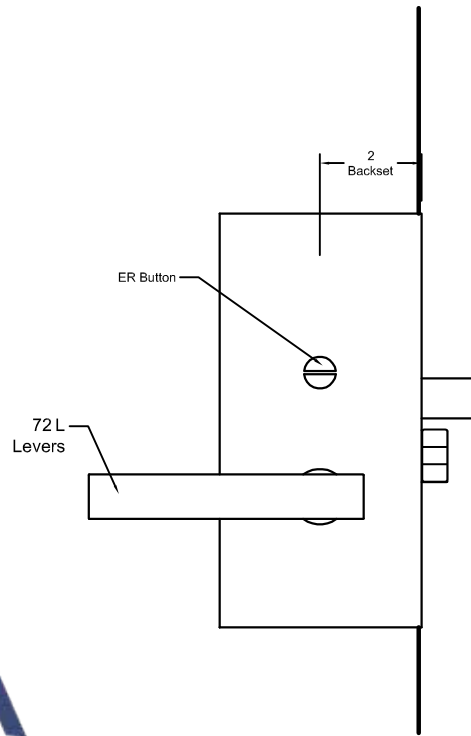

OUTSIDE
OF DOOR

INSIDE
OF DOOR

LH Shown

- Notes:
- See Temp #T-ALH.G087 for glass prep information.

ACCURATE
LOCK & HARDWARE
AMERICAN CRAFTED SINCE 1972

GO8739 - Privacy Door Offset Glass Patch

Spec.G08739