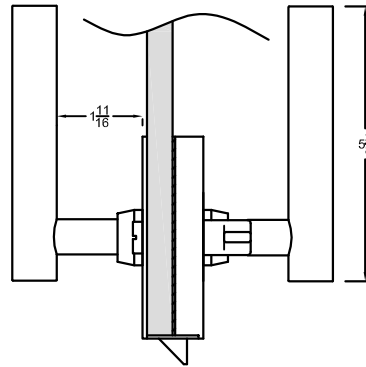

OUTSIDE
OF DOOR

INSIDE
OF DOOR

LH Shown

- Notes:
- See Temp #T-ALH.G087 for glass prep information.

ACCURATE
LOCK & HARDWARE
AMERICAN CRAFTED SINCE 1972

GO8739 - Privacy Door Offset Glass Patch

Spec.G08739