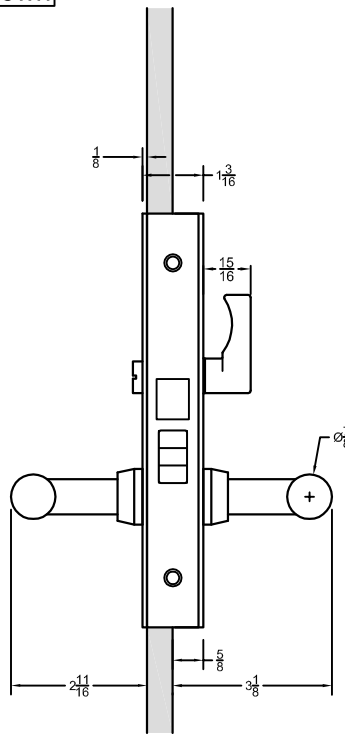

OUTSIDE
OF DOOR

INSIDE
OF DOOR

LH Shown

- Notes:
- See Temp #T-ALH.G087 for glass prep information.

ACCURATE
LOCK & HARDWARE
AMERICAN CRAFTED SINCE 1972

GO8739 - Privacy Door Offset Glass Patch

Spec.G08739