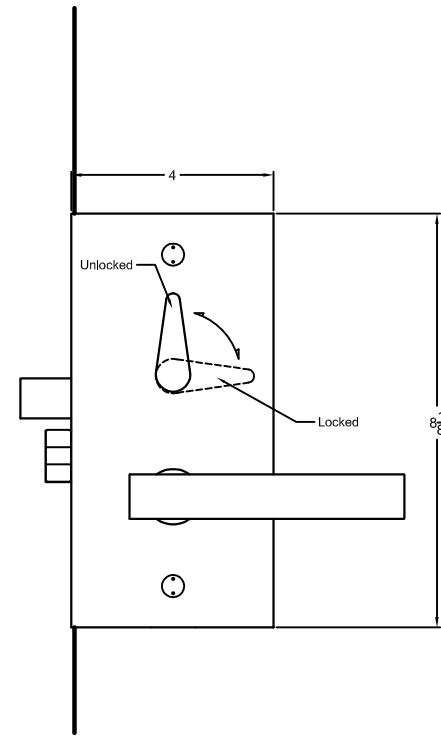

OUTSIDE
OF DOOR

INSIDE
OF DOOR

LH Shown

- Notes:
- See Temp #T-ALH.G087 for glass prep information.

ACCURATE
LOCK & HARDWARE
AMERICAN CRAFTED SINCE 1972

GO8739 - Privacy Door Offset Glass Patch

Spec.G08739