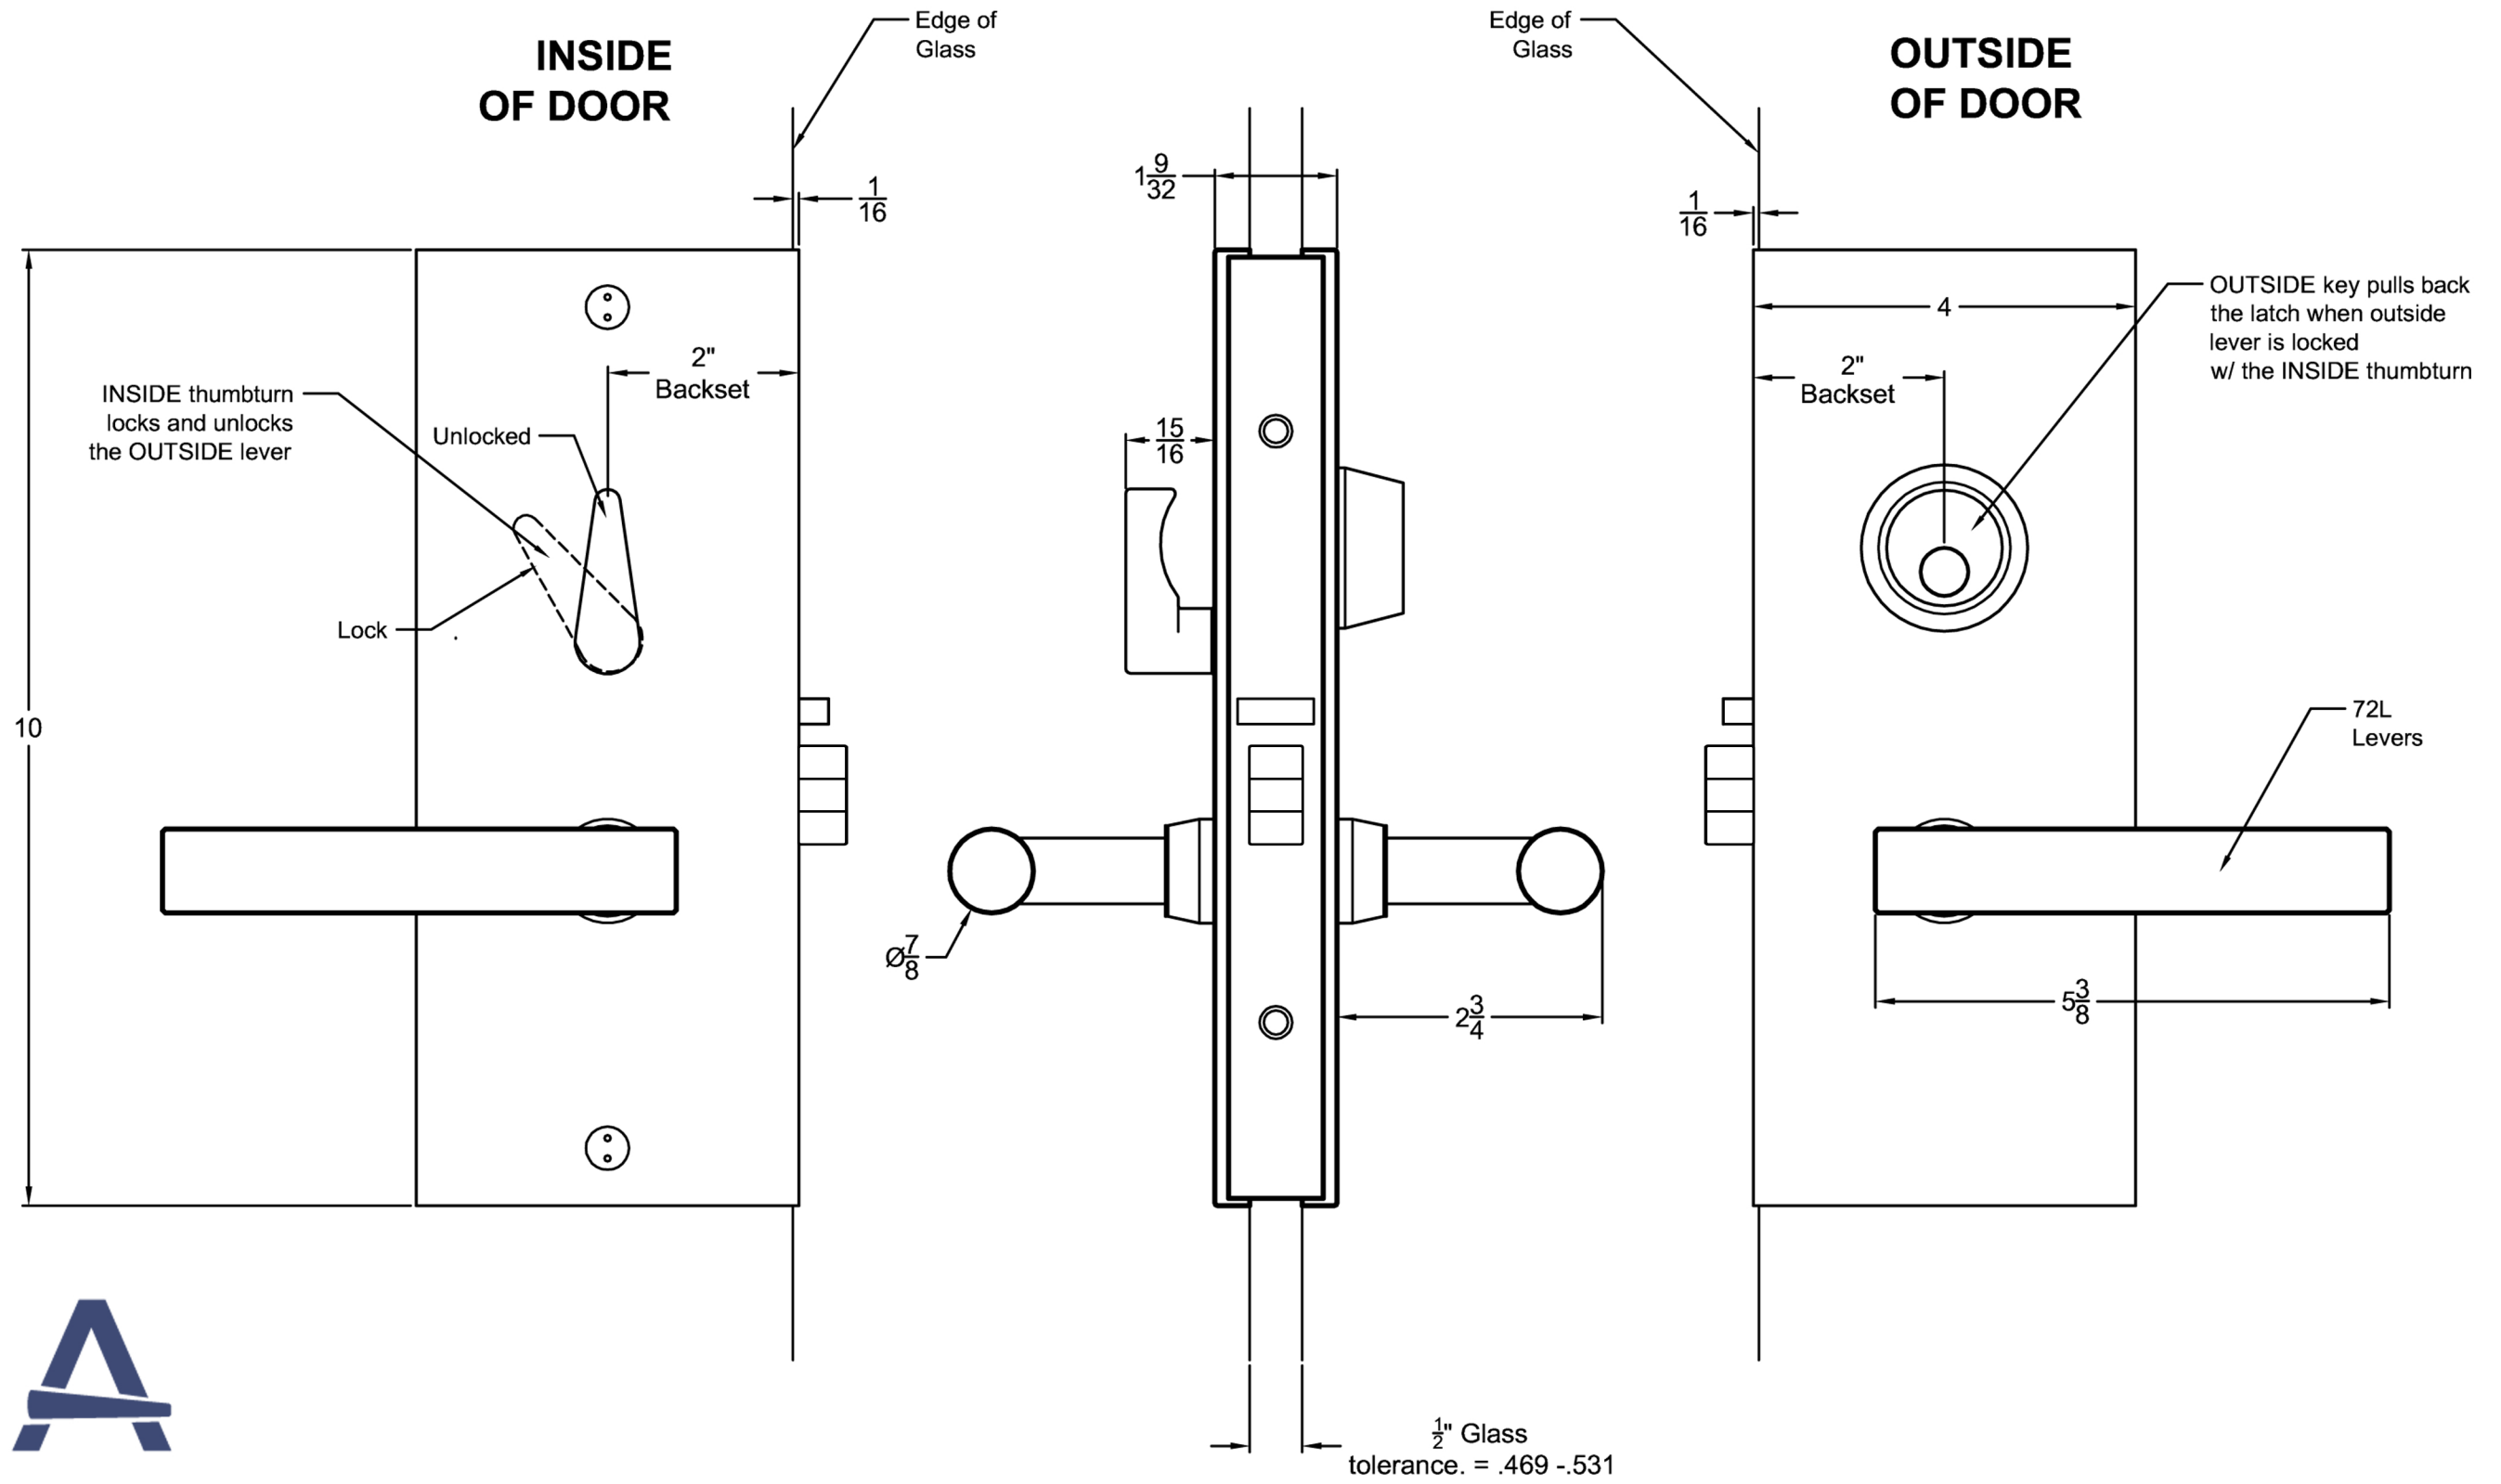

**INSIDE
OF DOOR**

**OUTSIDE
OF DOOR**

ACCURATE
LOCK & HARDWARE
AMERICAN CRAFTED SINCE 1972

Notes:

- See Temp #T-ALH.G87.LOC for glass prep information.

G8753 Office Door Glass Patch

Spec.G8753