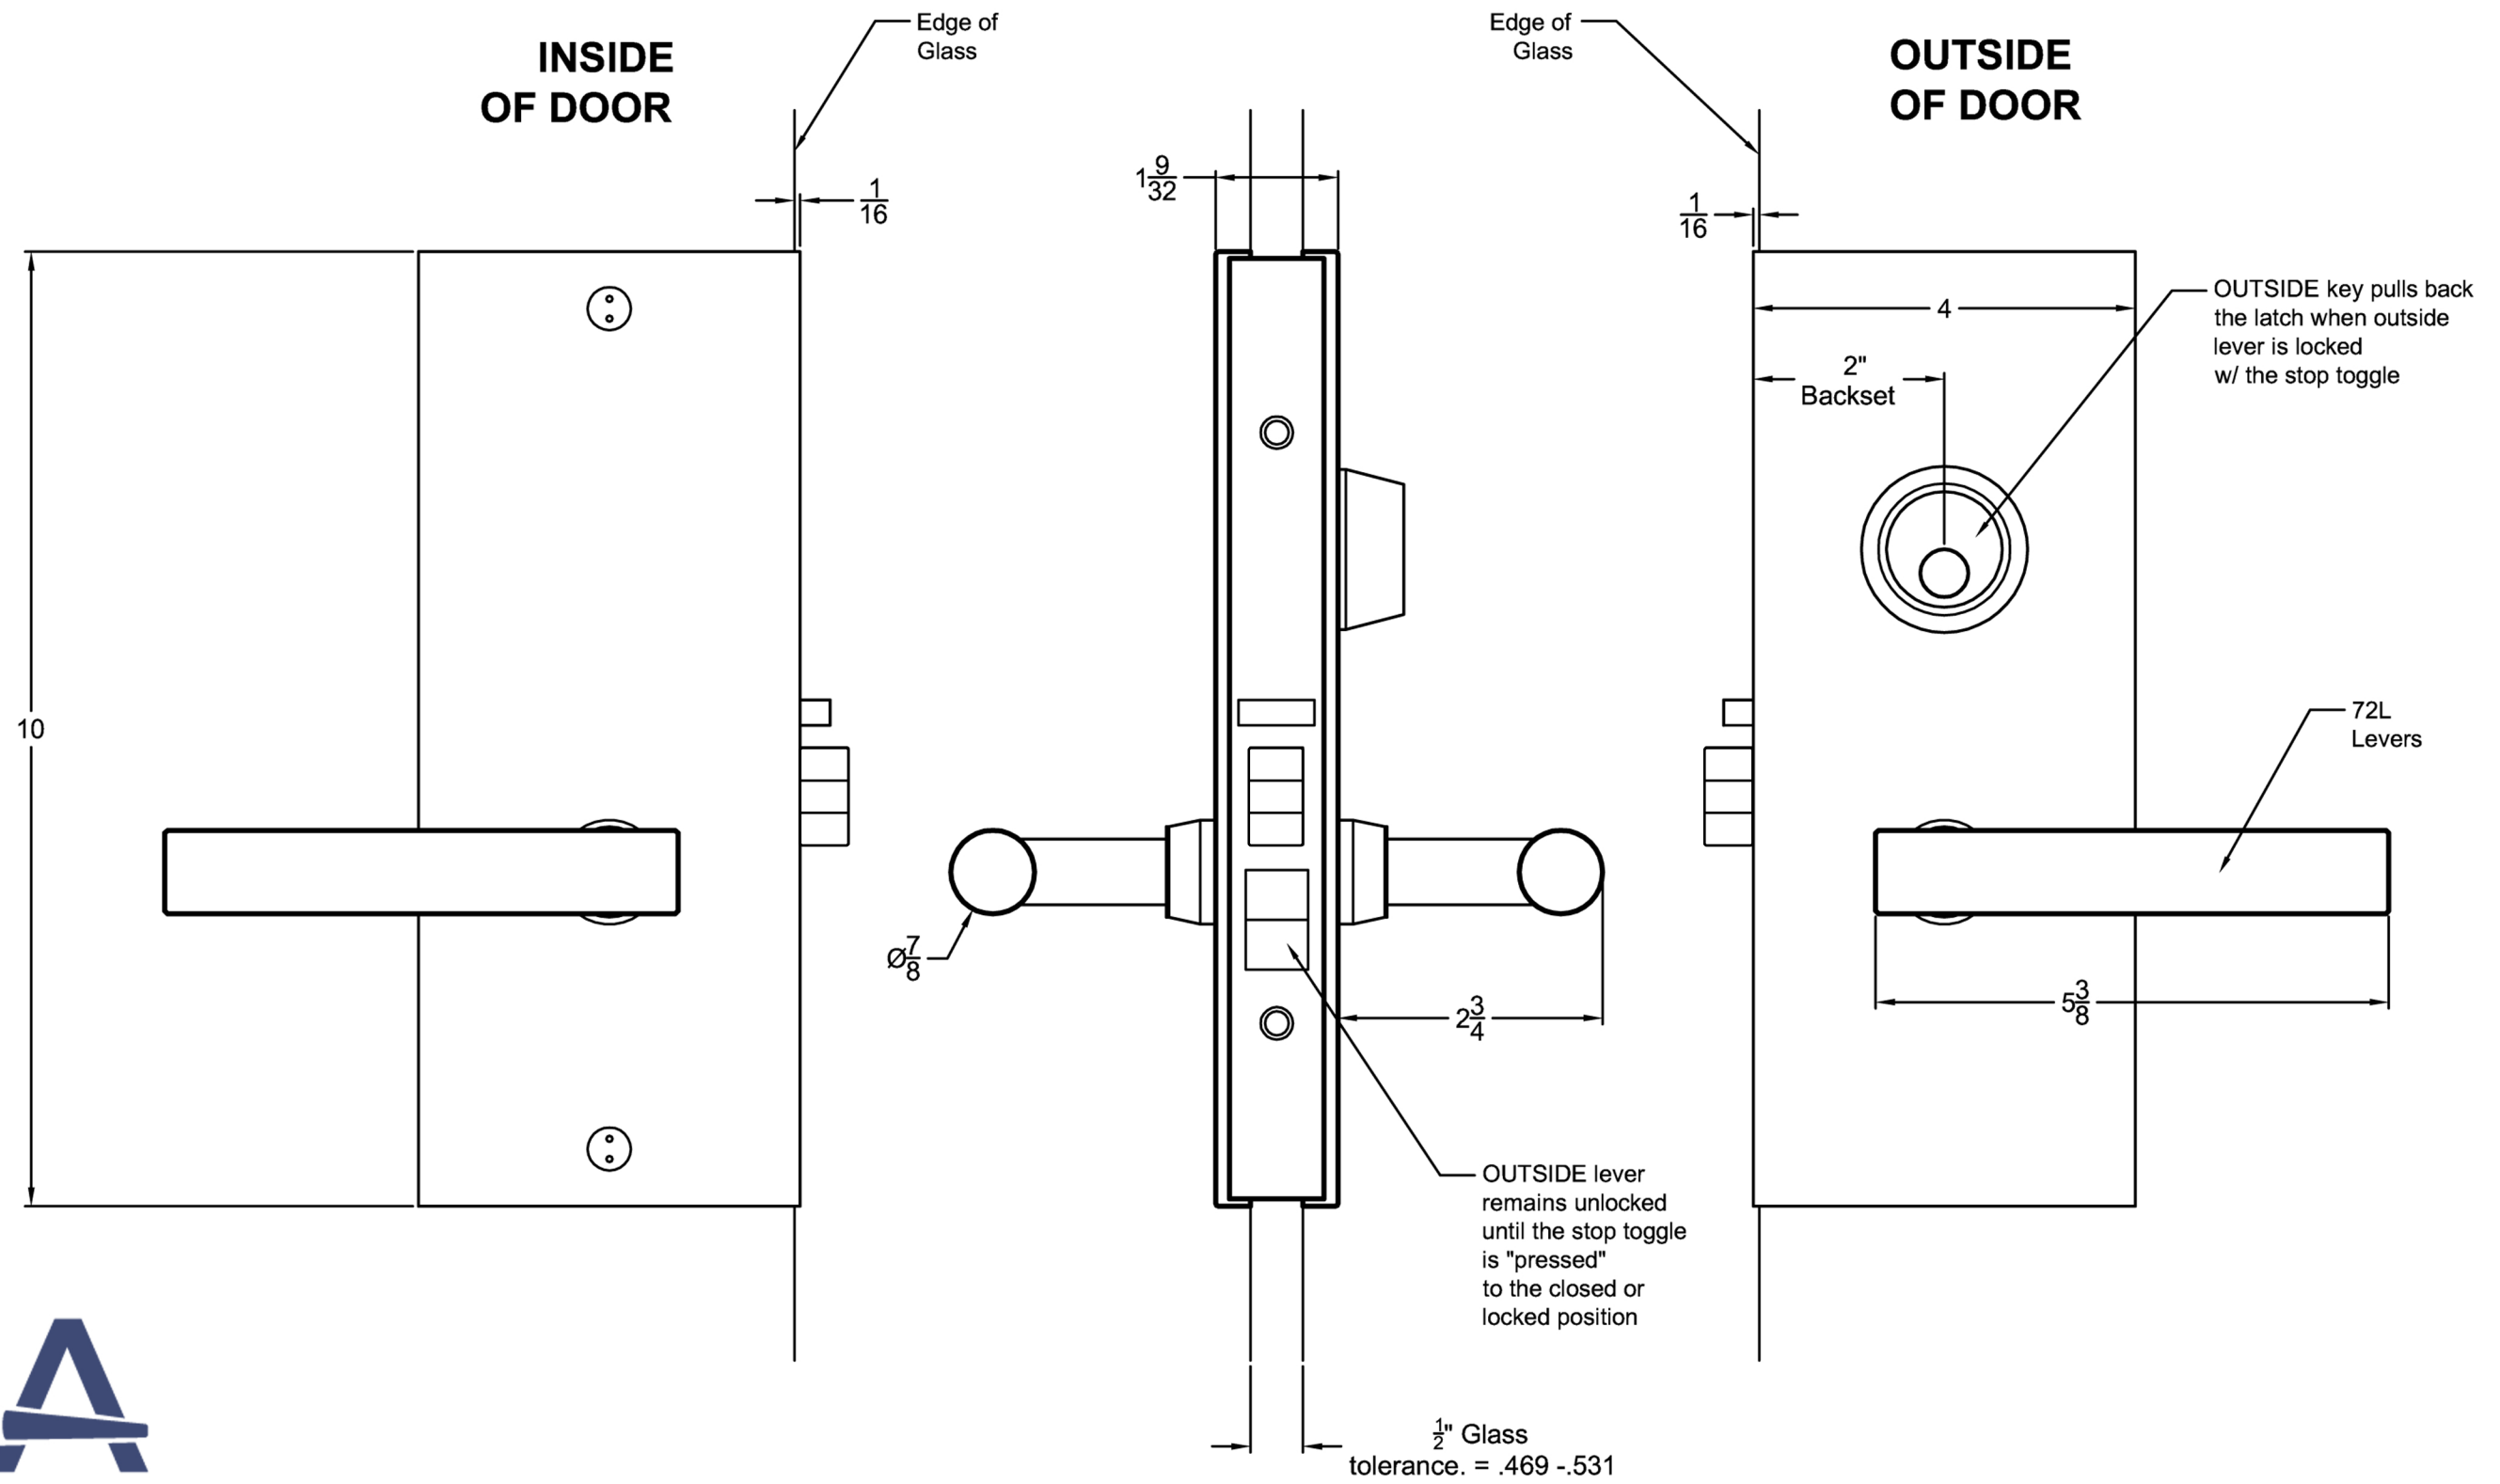

**INSIDE  
OF DOOR**

**OUTSIDE  
OF DOOR**

**ACCURATE**  
LOCK & HARDWARE  
AMERICAN CRAFTED SINCE 1972

**Notes:**

- See Temp #T-ALH.G87.LOC for glass prep information.

G8756 Office Door Glass Patch

Spec.G8756