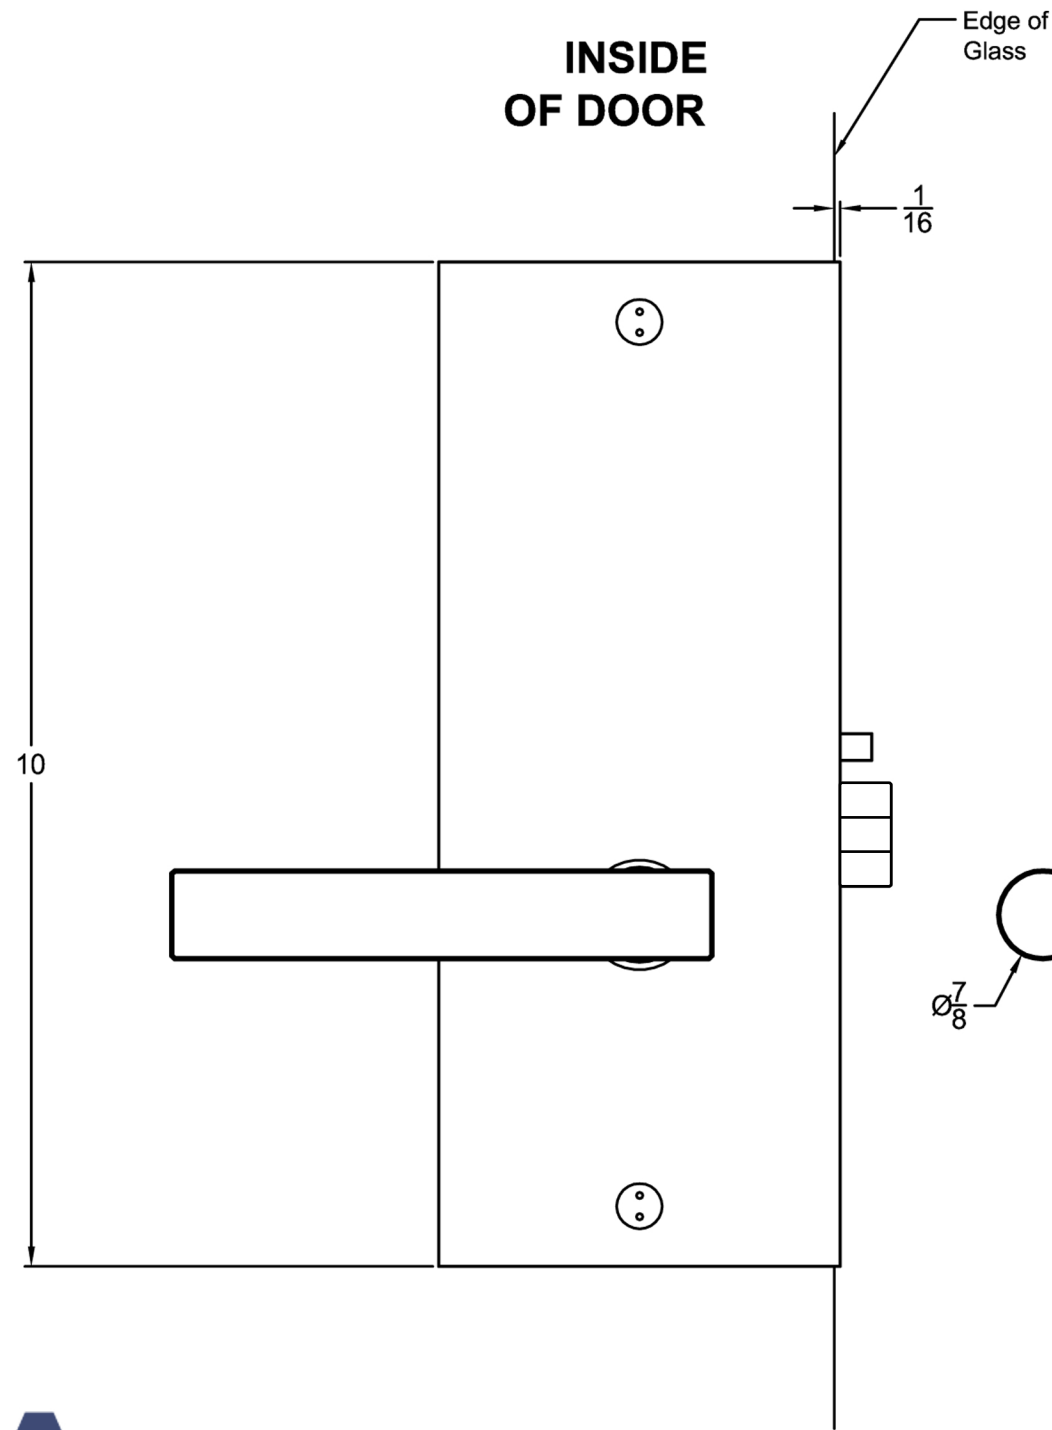

**INSIDE  
OF DOOR**

**OUTSIDE  
OF DOOR**

**Notes:**

- See Temp #T-ALH.G87.LOC for glass prep information.

**ACCURATE**  
LOCK & HARDWARE  
AMERICAN CRAFTED SINCE 1972

G8745 Classroom Door Glass Patch

Spec.G8745