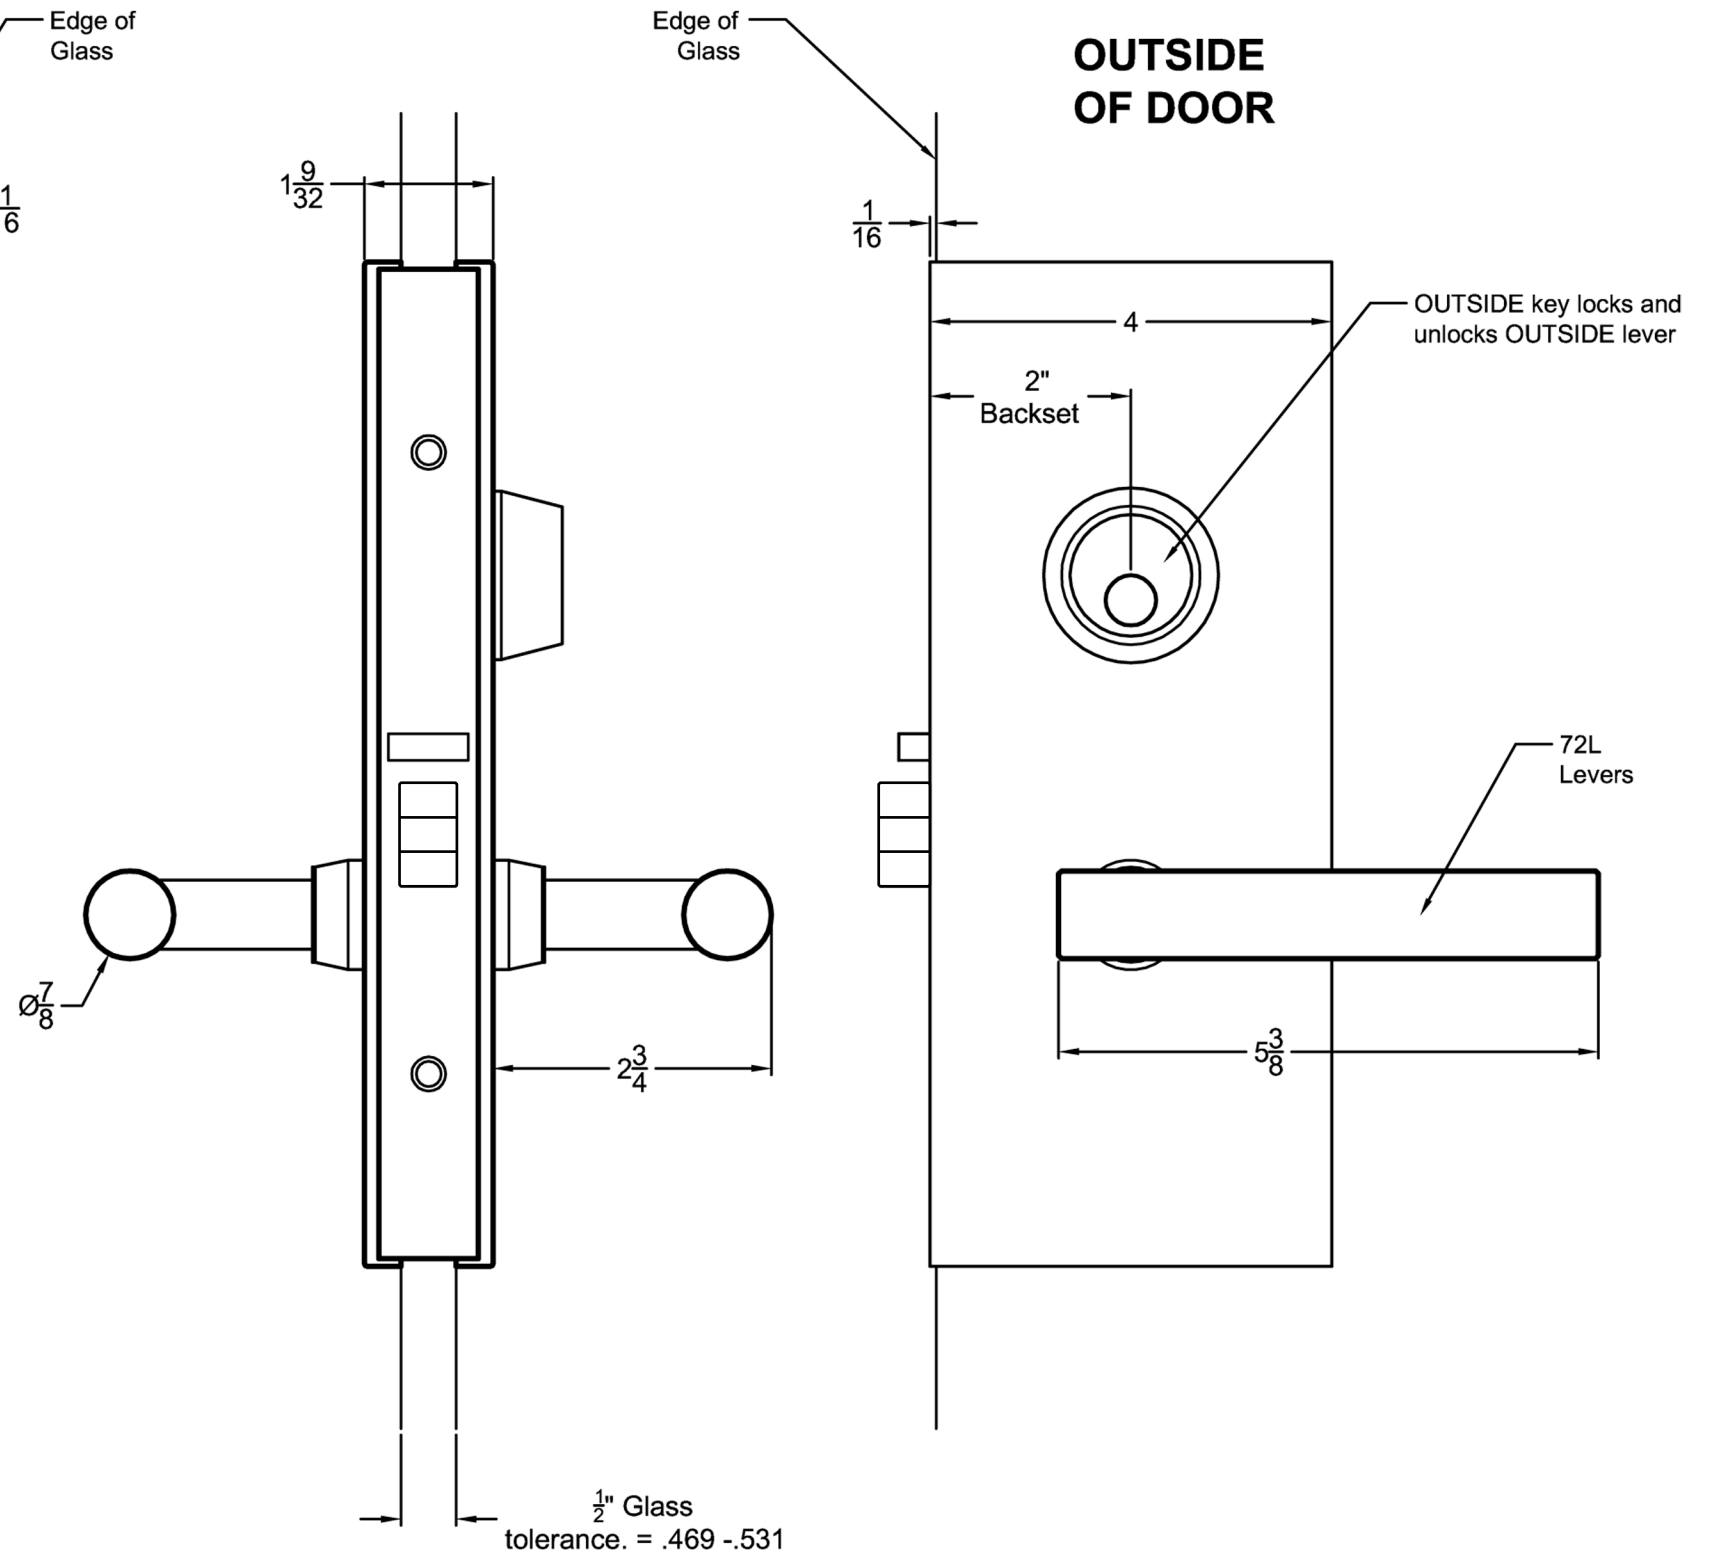

**INSIDE  
OF DOOR**

**OUTSIDE  
OF DOOR**

**Notes:**

- See Temp #T-ALH.G87.LOC for glass prep information.

**ACCURATE**  
LOCK & HARDWARE  
AMERICAN CRAFTED SINCE 1972

G8745 Classroom Door Glass Patch

Spec.G8745