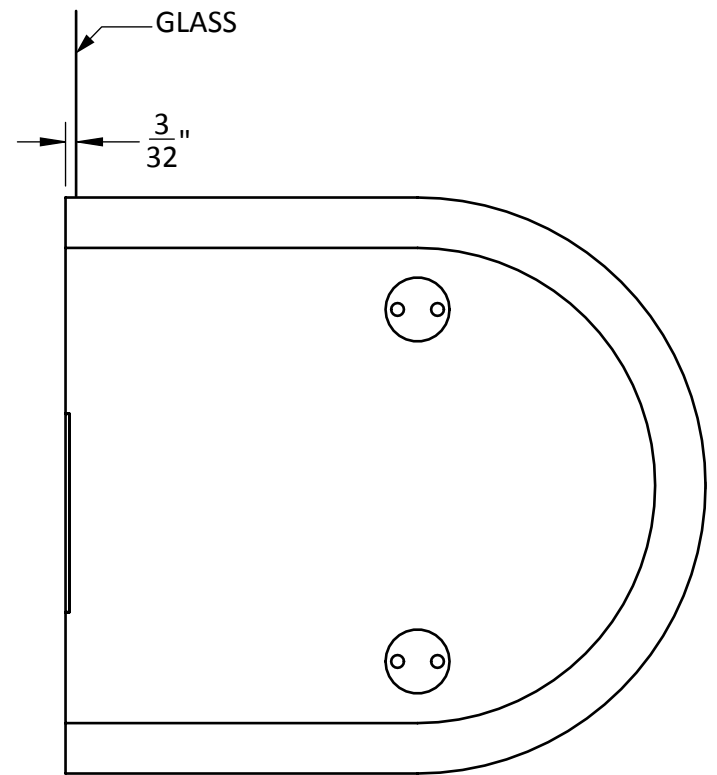

OUTSIDE VIEW

INSIDE VIEW

G-CYL-GPS Glass Patch Strike

Spec.G-CYL-GPS