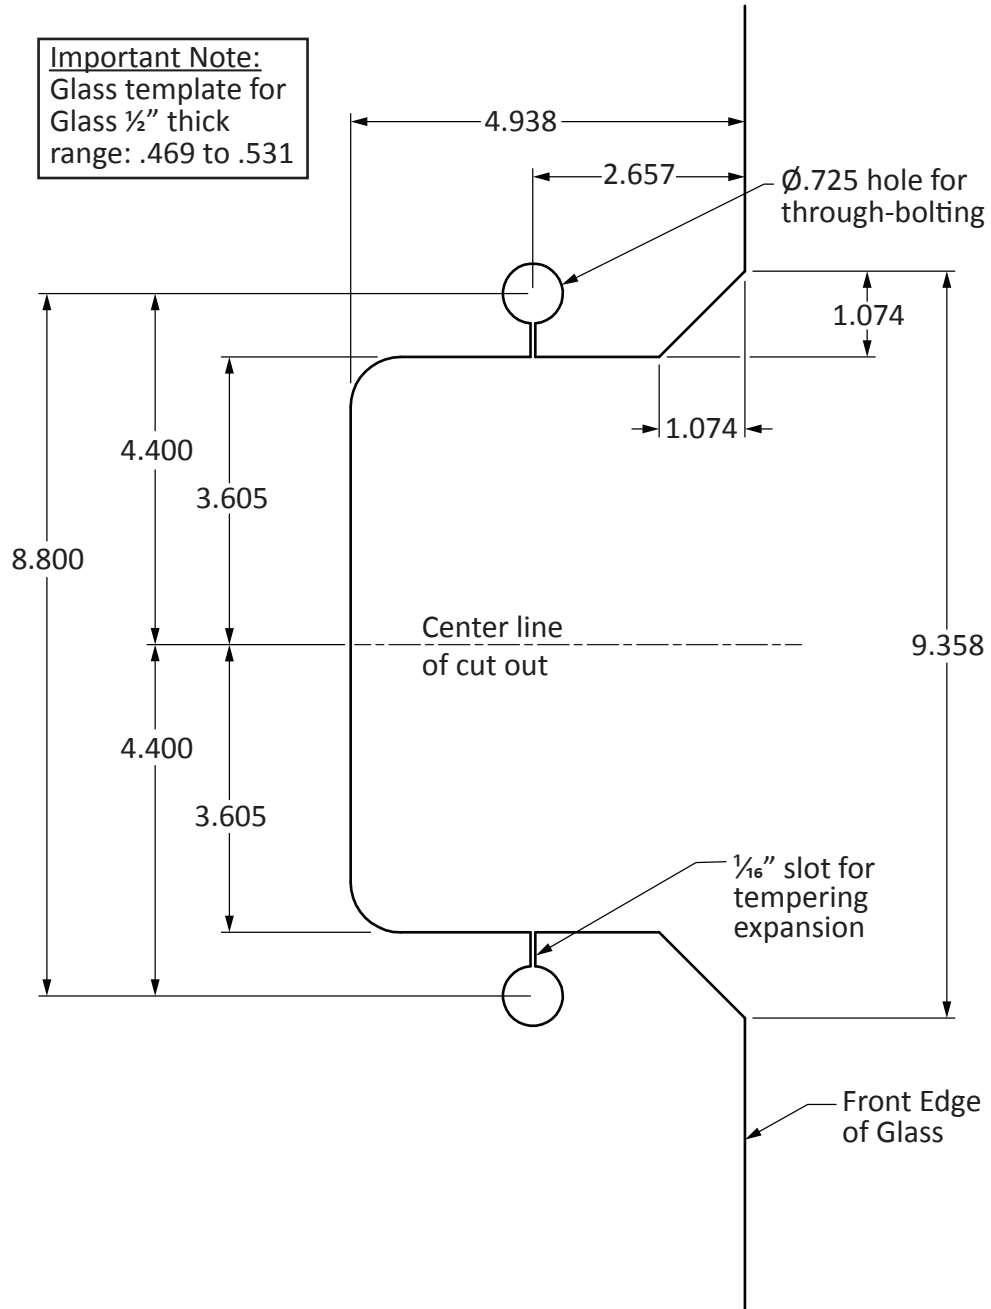

Important Note:
Glass template for
Glass 1/2" thick
range: .469 to .531

Standard 1/2" Glass Template for
G-ML-CRL-GPS

T-ALH.G-ML-CRL-GPS