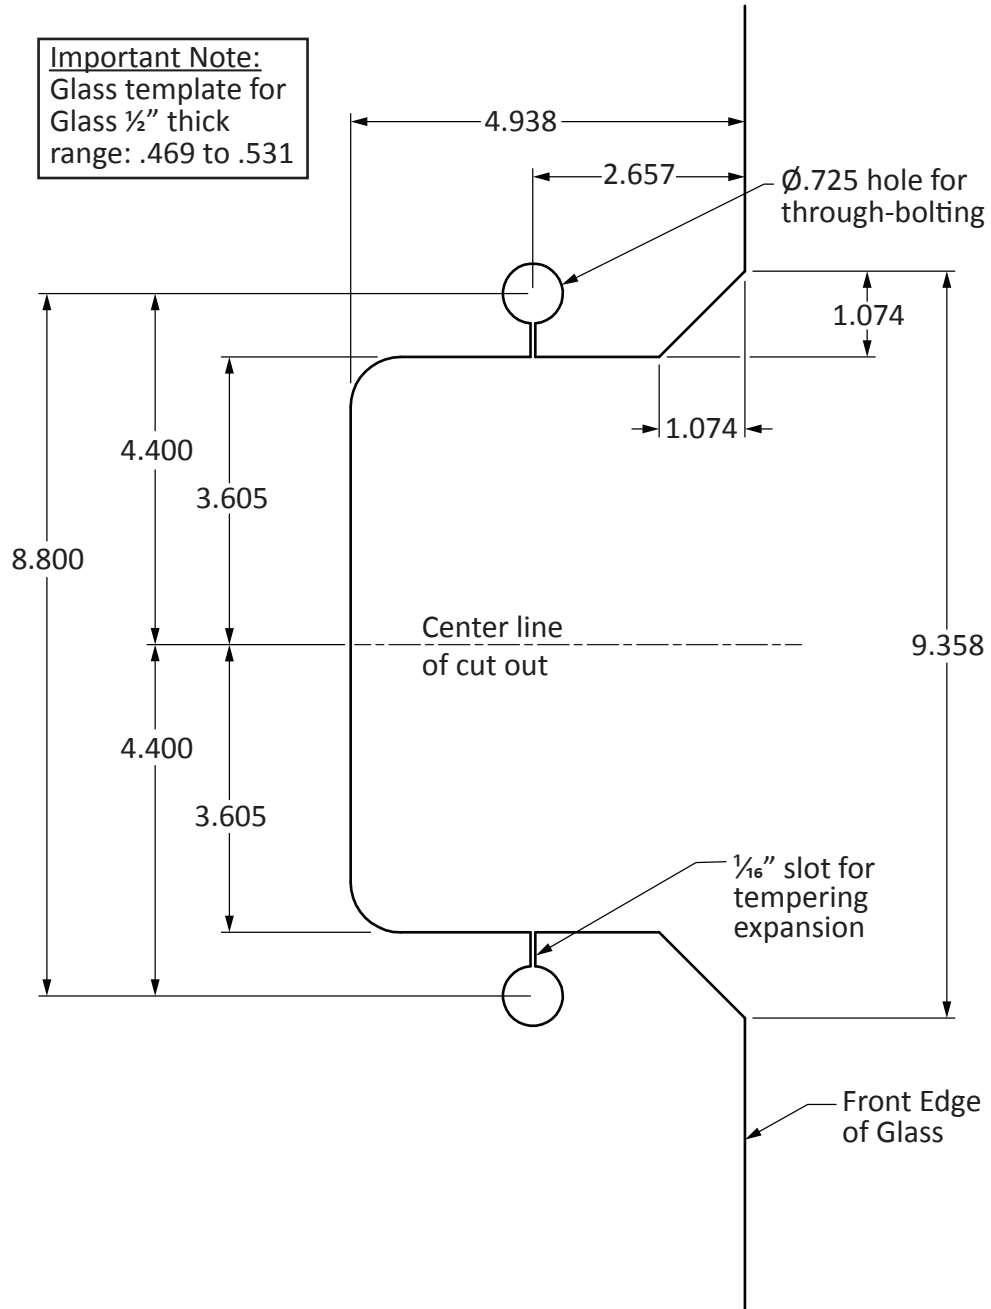

Important Note:
Glass template for
Glass 1/2" thick
range: .469 to .531

Standard 1/2" Glass Template for
GO-ML

T-ALH.GO-ML