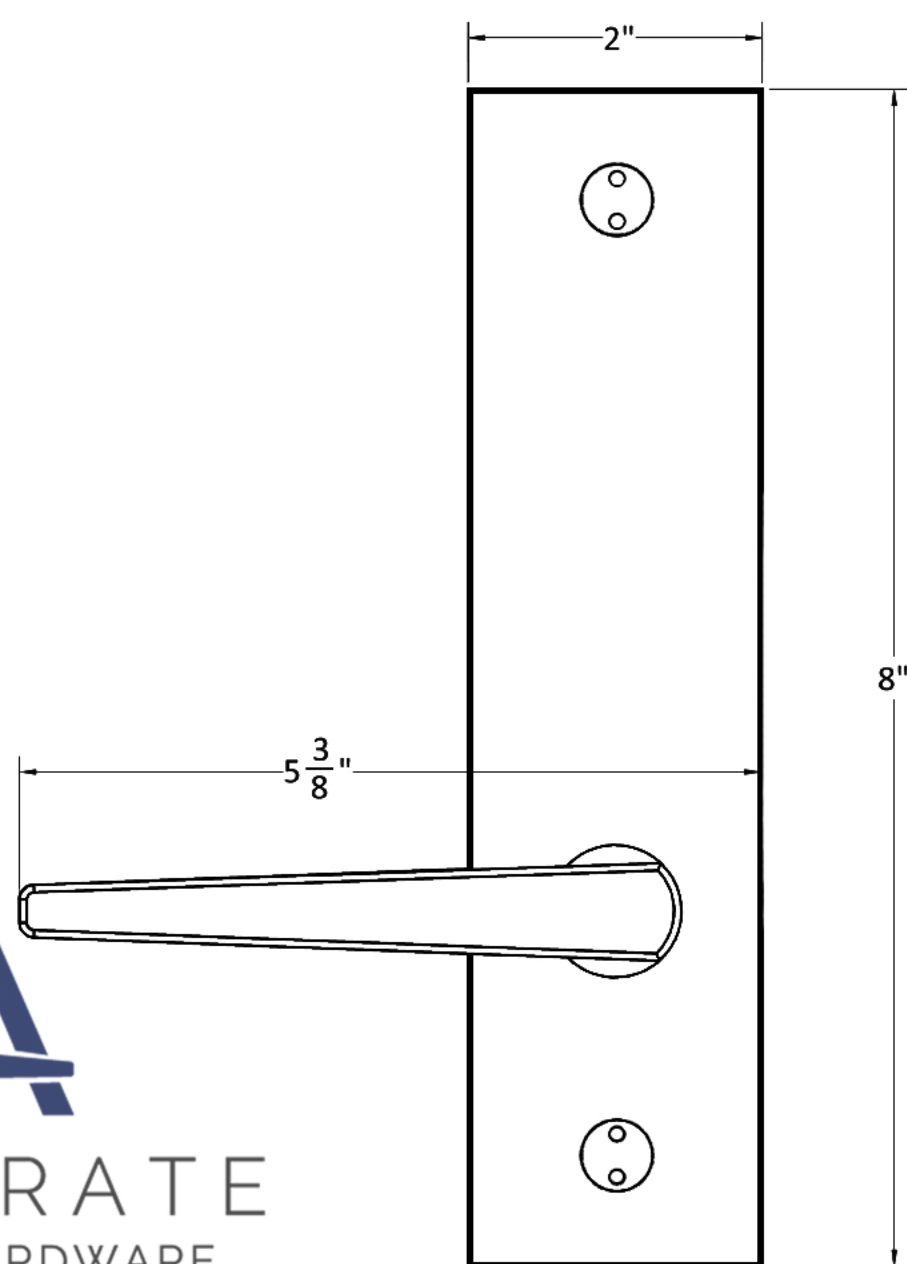

INSIDE

OUTSIDE

ACCURATE
 LOCK & HARDWARE
 AMERICAN CRAFTED SINCE 1972

G1700ADL Entry Glass Patch with 18L Levers

Spec. G1700ADL