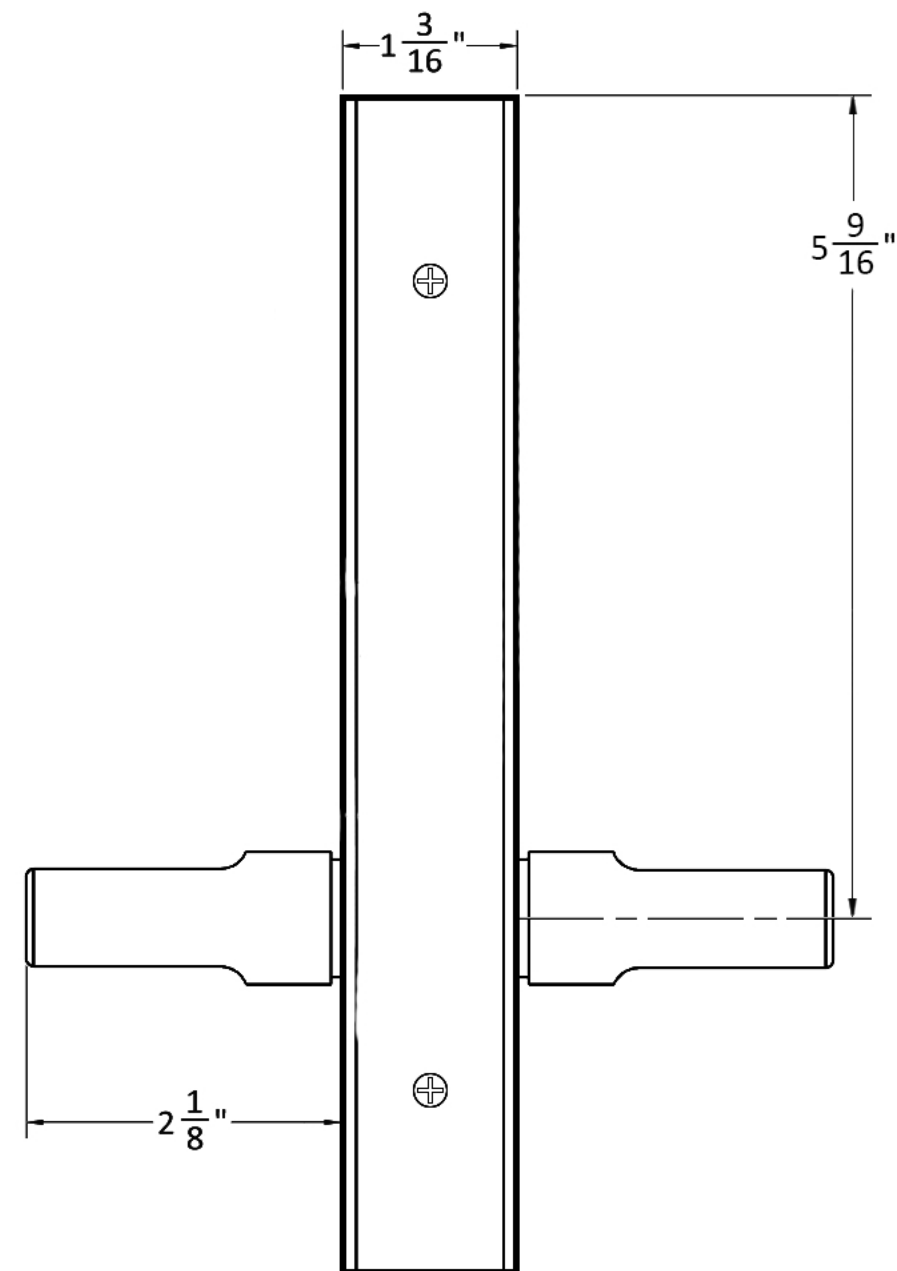

INSIDE

OUTSIDE

ACCURATE
 LOCK & HARDWARE
 AMERICAN CRAFTED SINCE 1972

G1700ADL Entry Glass Patch with 18L Levers

Spec. G1700ADL