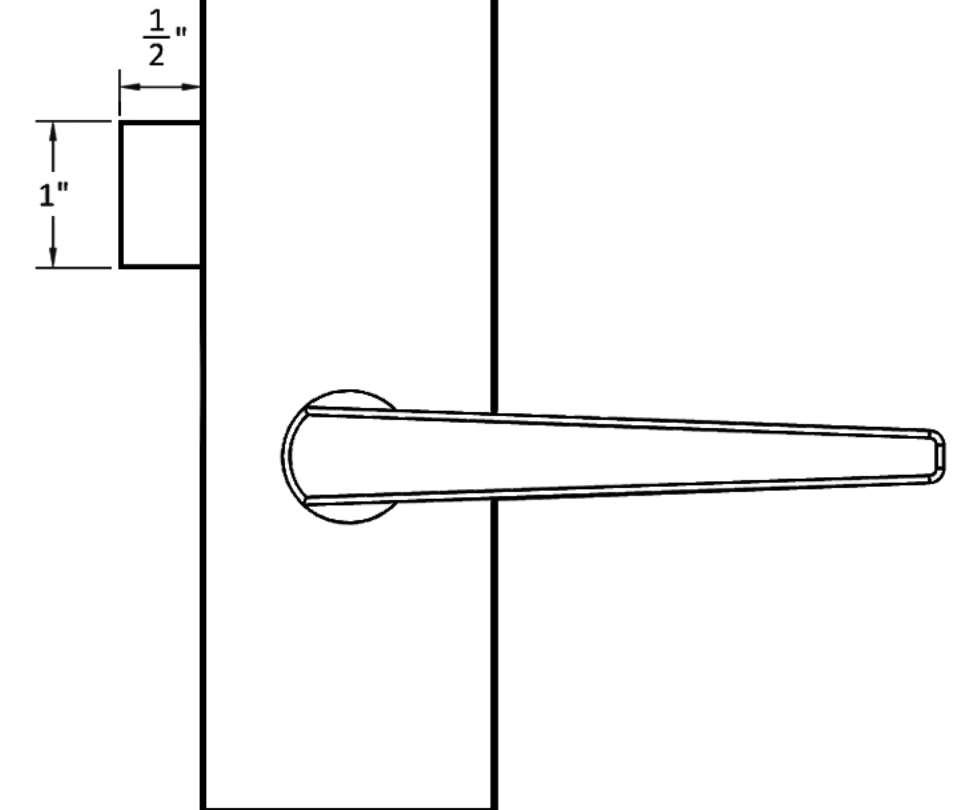

INSIDE

OUTSIDE

**A**  
 ACCURATE  
 LOCK & HARDWARE  
 AMERICAN CRAFTED SINCE 1972

G1725 Entry Glass Patch with 18L Levers

Spec. G1725