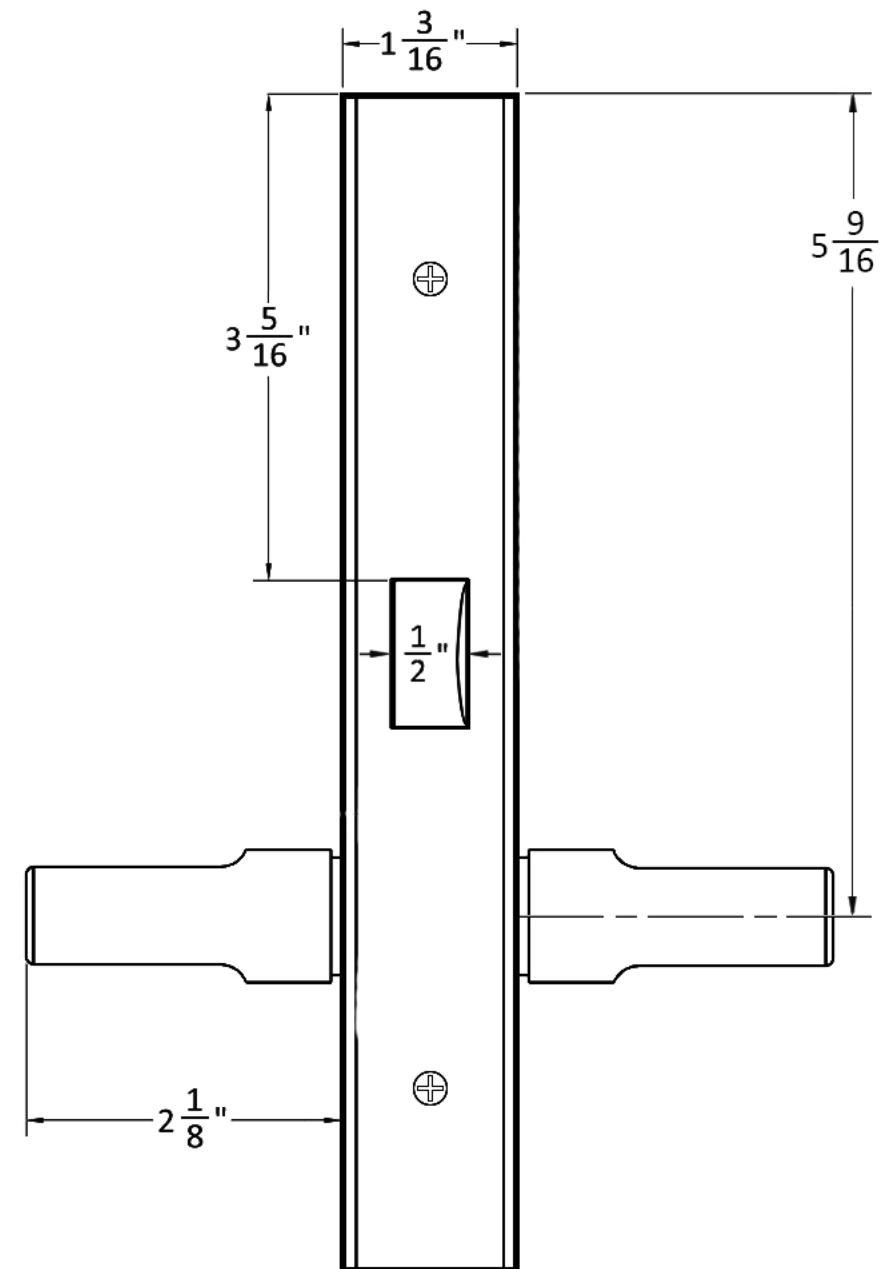

INSIDE

OUTSIDE

**A**  
 ACCURATE  
 LOCK & HARDWARE  
 AMERICAN CRAFTED SINCE 1972

G1725 Entry Glass Patch with 18L Levers

Spec. G1725