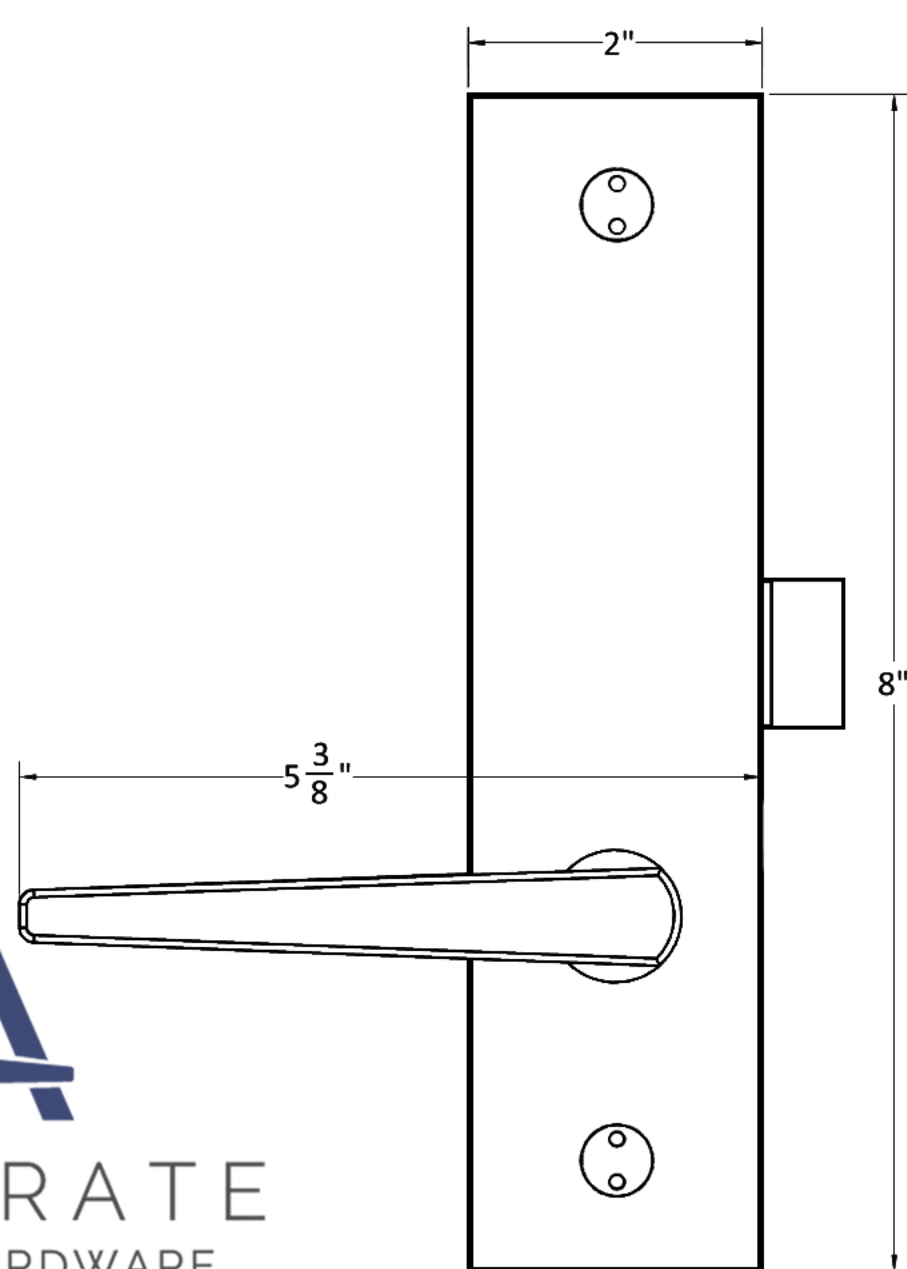

INSIDE

OUTSIDE

**A**  
 ACCURATE  
 LOCK & HARDWARE  
 AMERICAN CRAFTED SINCE 1972

G1725 Entry Glass Patch with 18L Levers

Spec. G1725