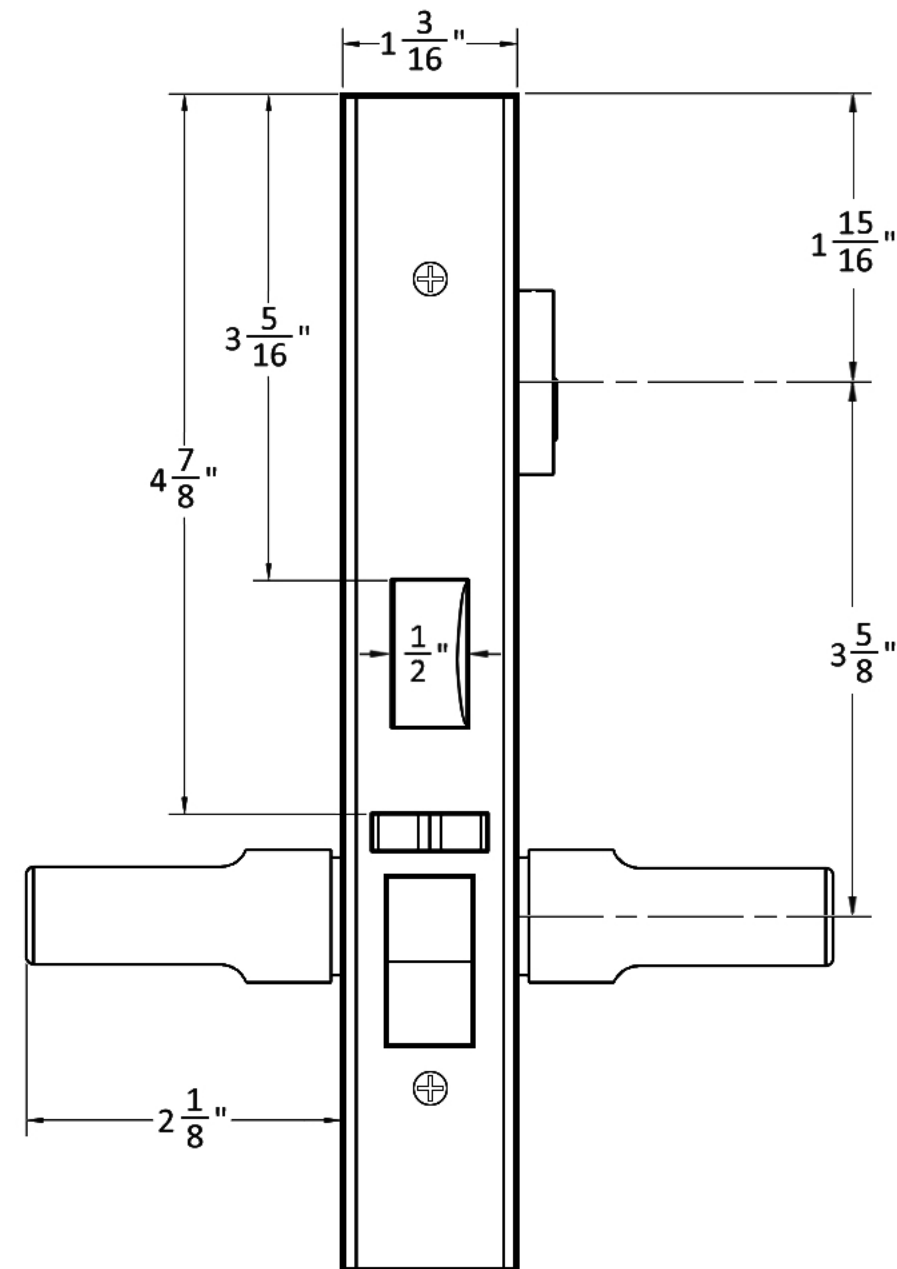

INSIDE

OUTSIDE

A
ACCURATE
 LOCK & HARDWARE
 AMERICAN CRAFTED SINCE 1972

G1756 Entry Glass Patch with 18L Levers

Spec. G1756