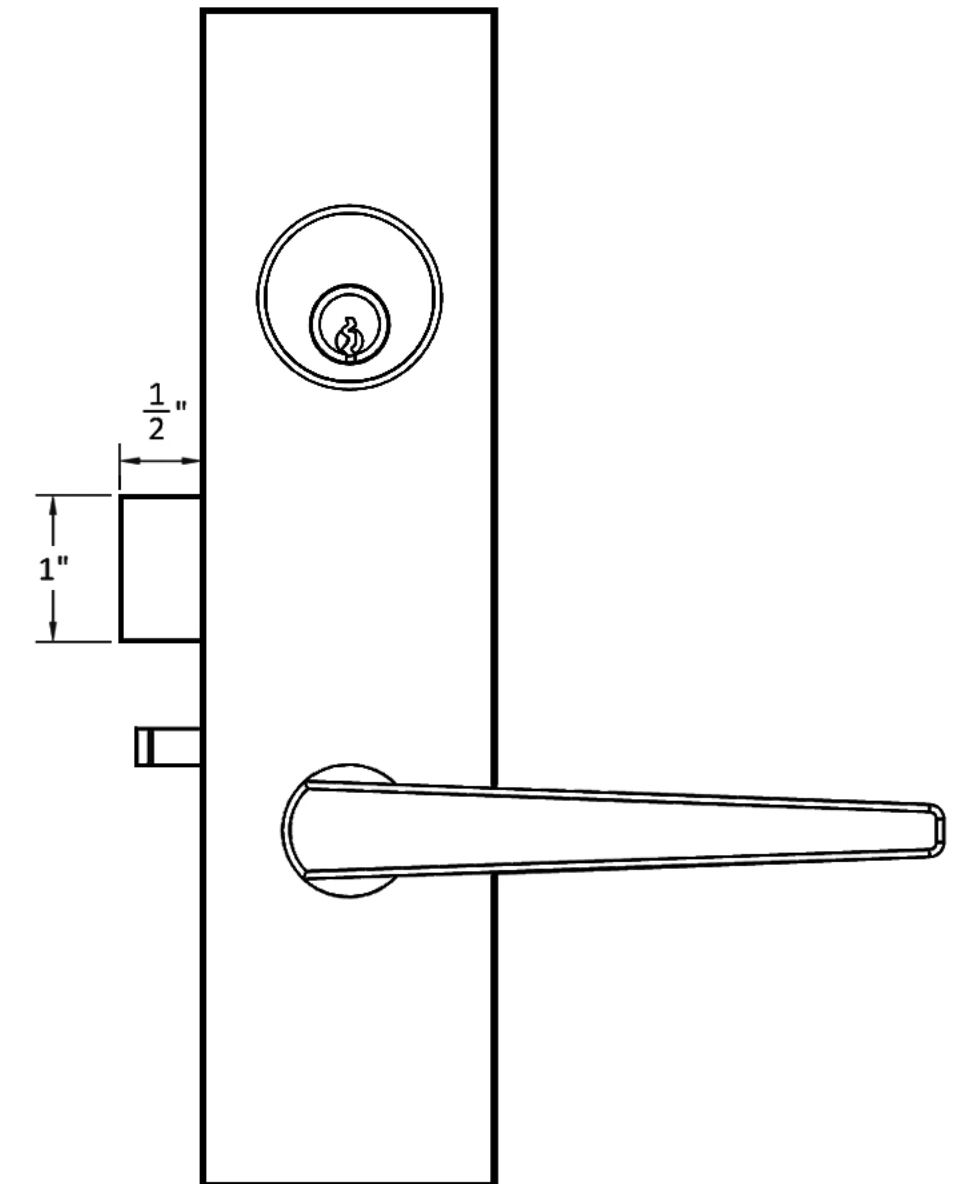

INSIDE

OUTSIDE

A
ACCURATE
 LOCK & HARDWARE
 AMERICAN CRAFTED SINCE 1972

G1756 Entry Glass Patch with 18L Levers

Spec. G1756