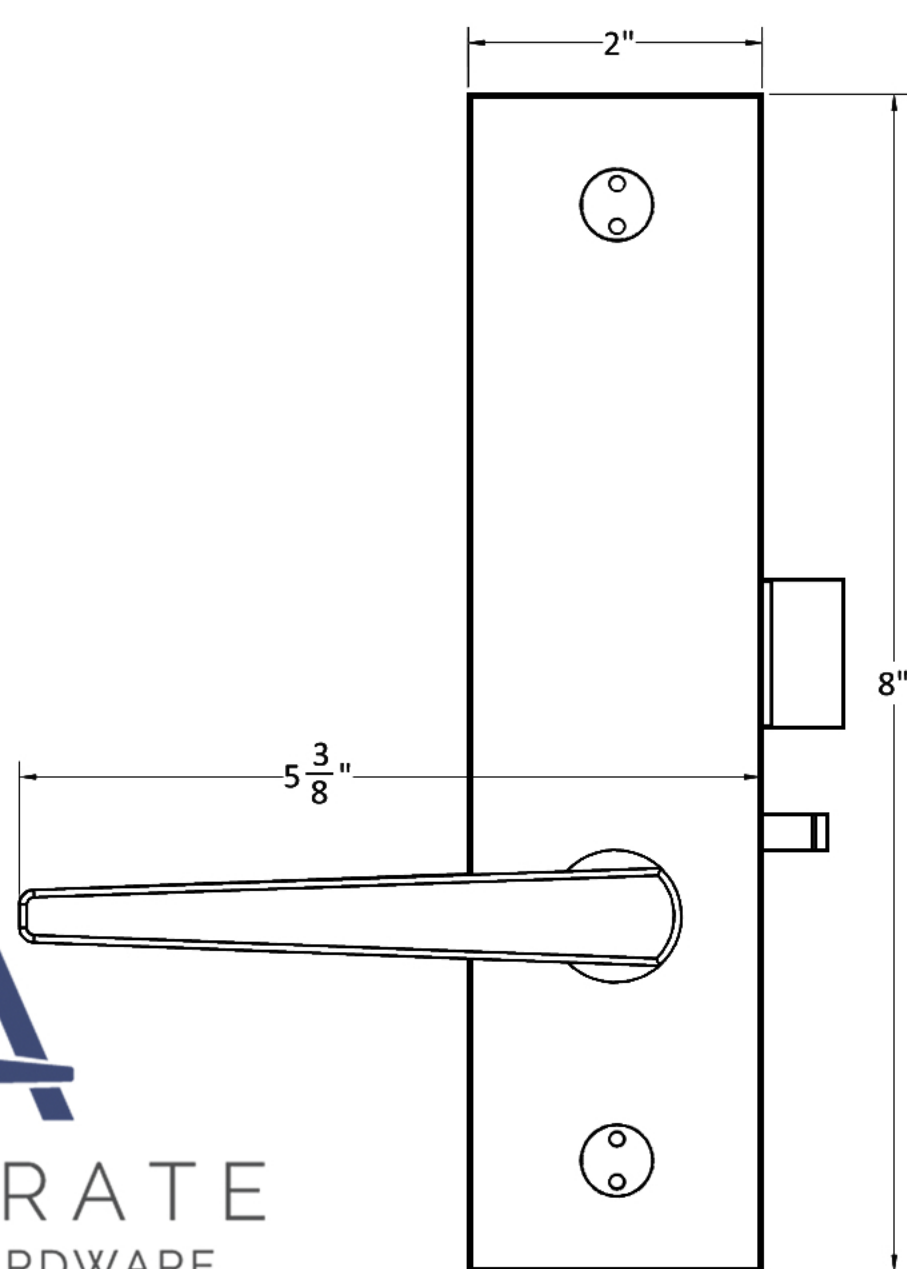

INSIDE

OUTSIDE

A
ACCURATE
 LOCK & HARDWARE
 AMERICAN CRAFTED SINCE 1972

G1756 Entry Glass Patch with 18L Levers

Spec. G1756