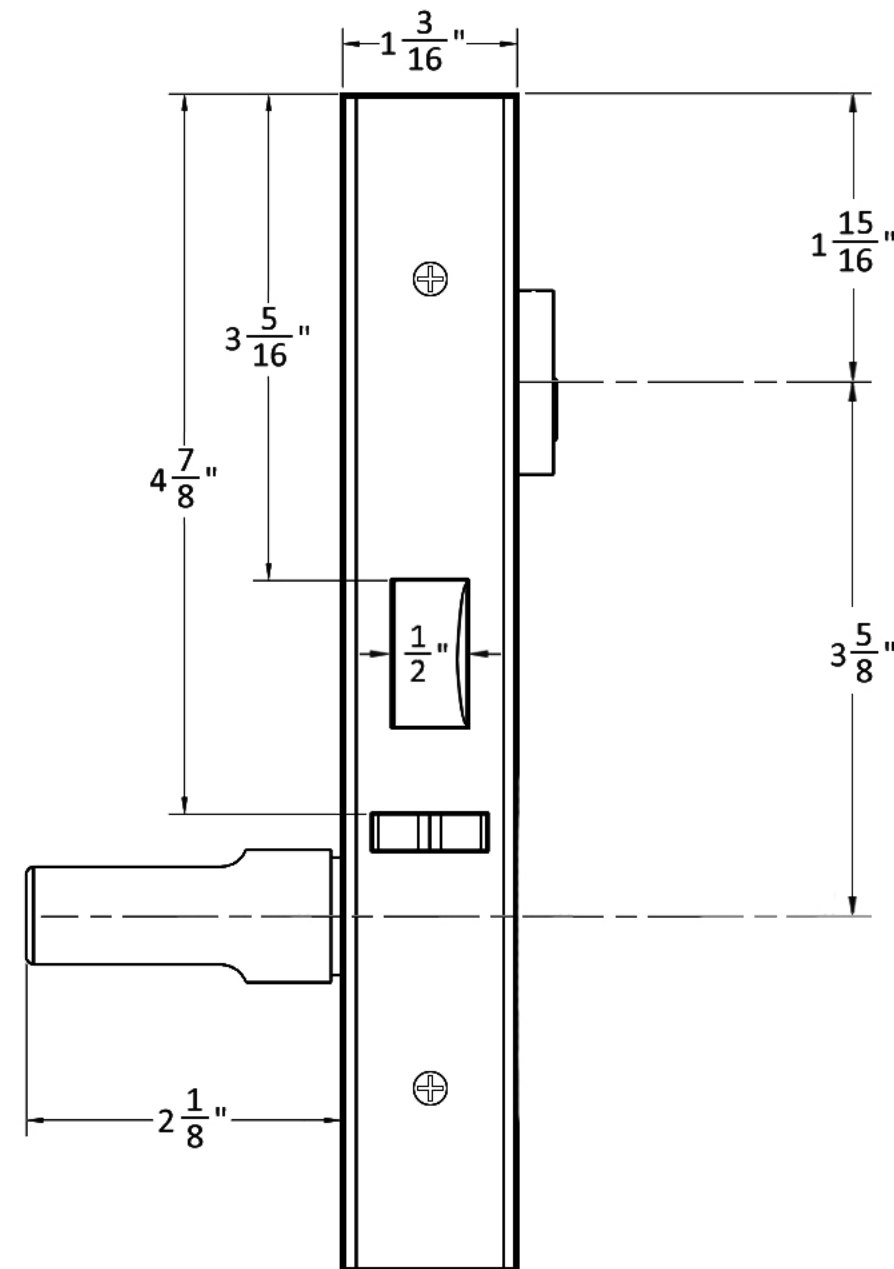

INSIDE

OUTSIDE

ACCURATE
 LOCK & HARDWARE
 AMERICAN CRAFTED SINCE 1972

G1757 Entry Glass Patch with 18L Levers

Spec. G1757