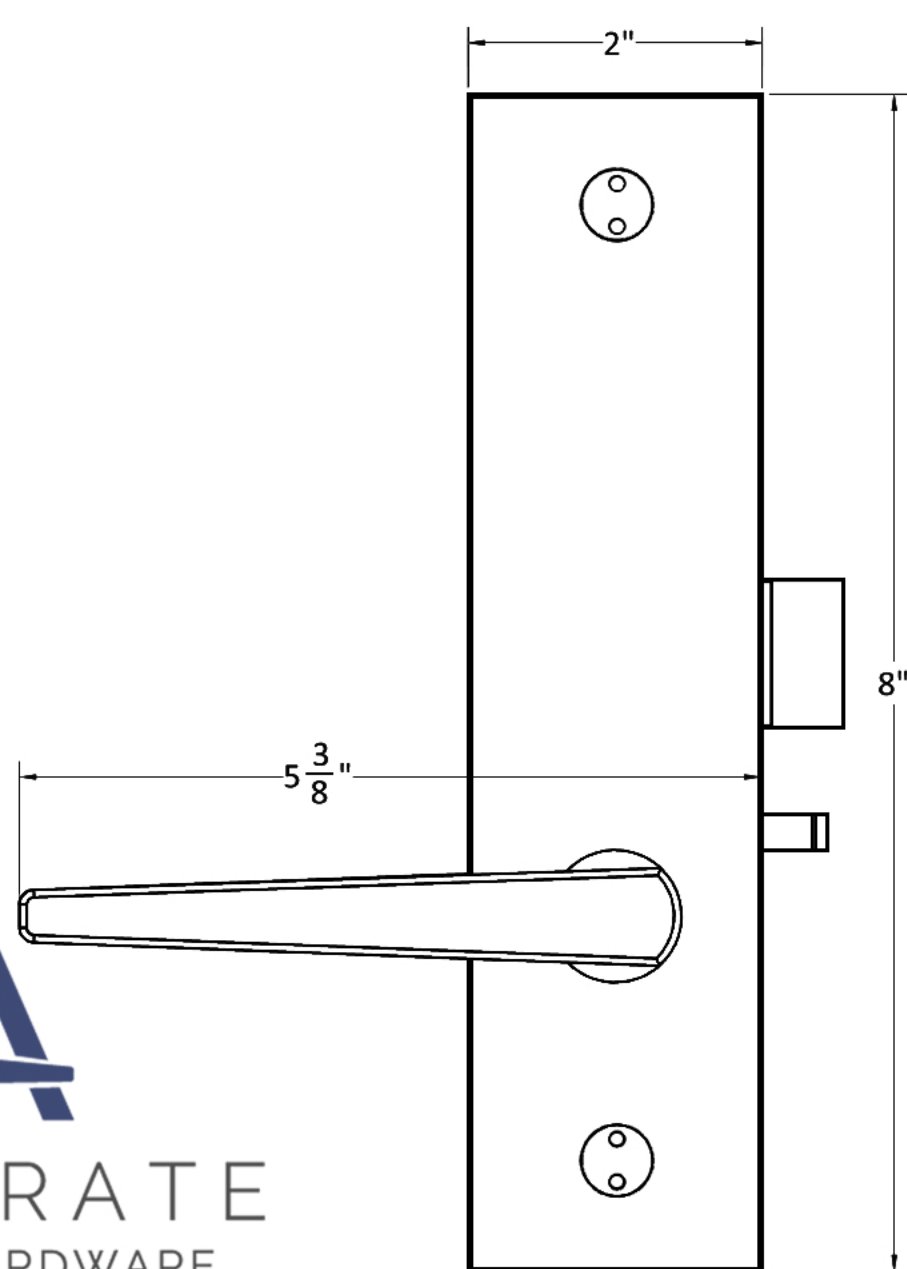

INSIDE

OUTSIDE

ACCURATE
 LOCK & HARDWARE
 AMERICAN CRAFTED SINCE 1972

G1757 Entry Glass Patch with 18L Levers

Spec. G1757