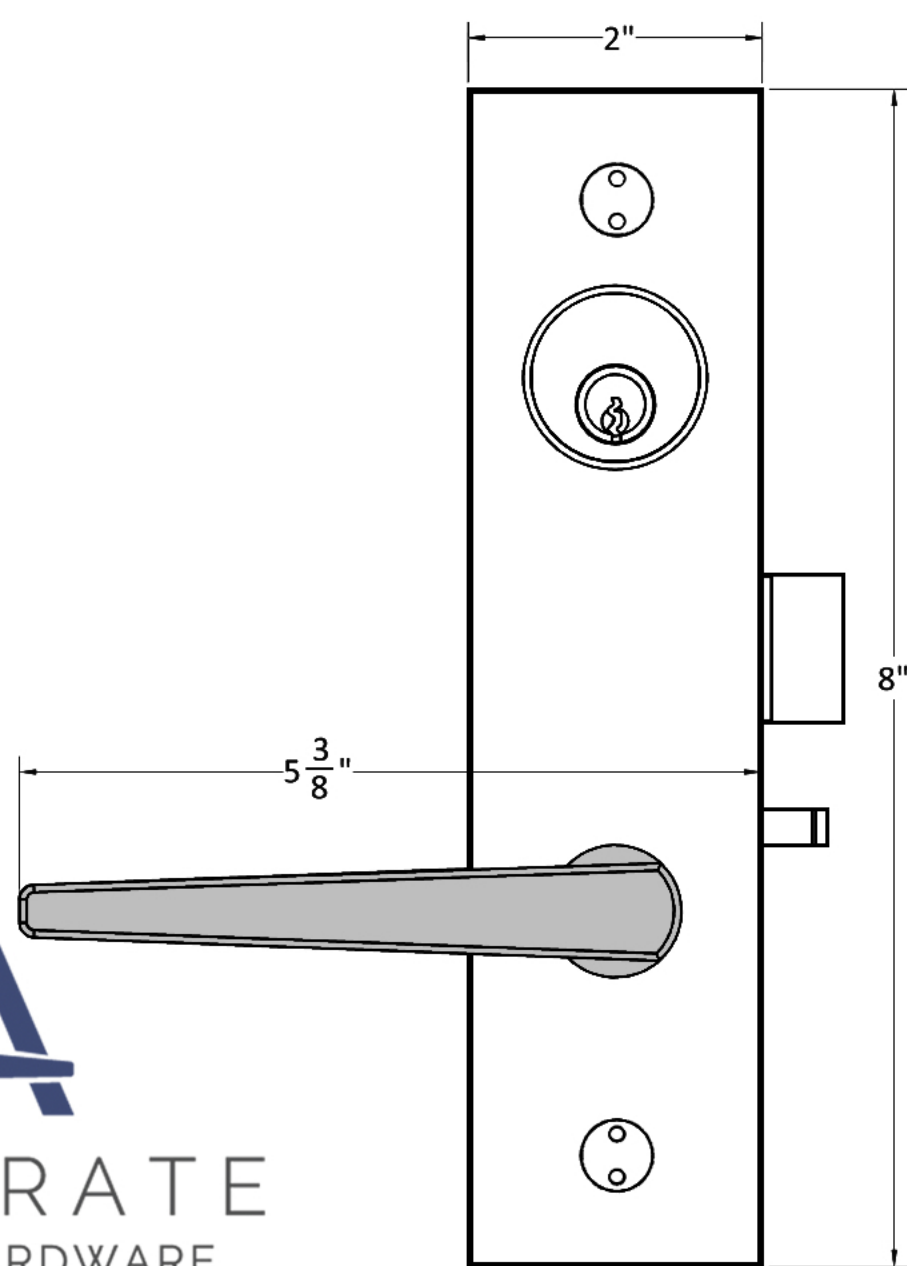

INSIDE

OUTSIDE

**A**  
**ACCURATE**  
 LOCK & HARDWARE  
 AMERICAN CRAFTED SINCE 1972

G1758 Entry Glass Patch with 18L Levers

Spec. G1758