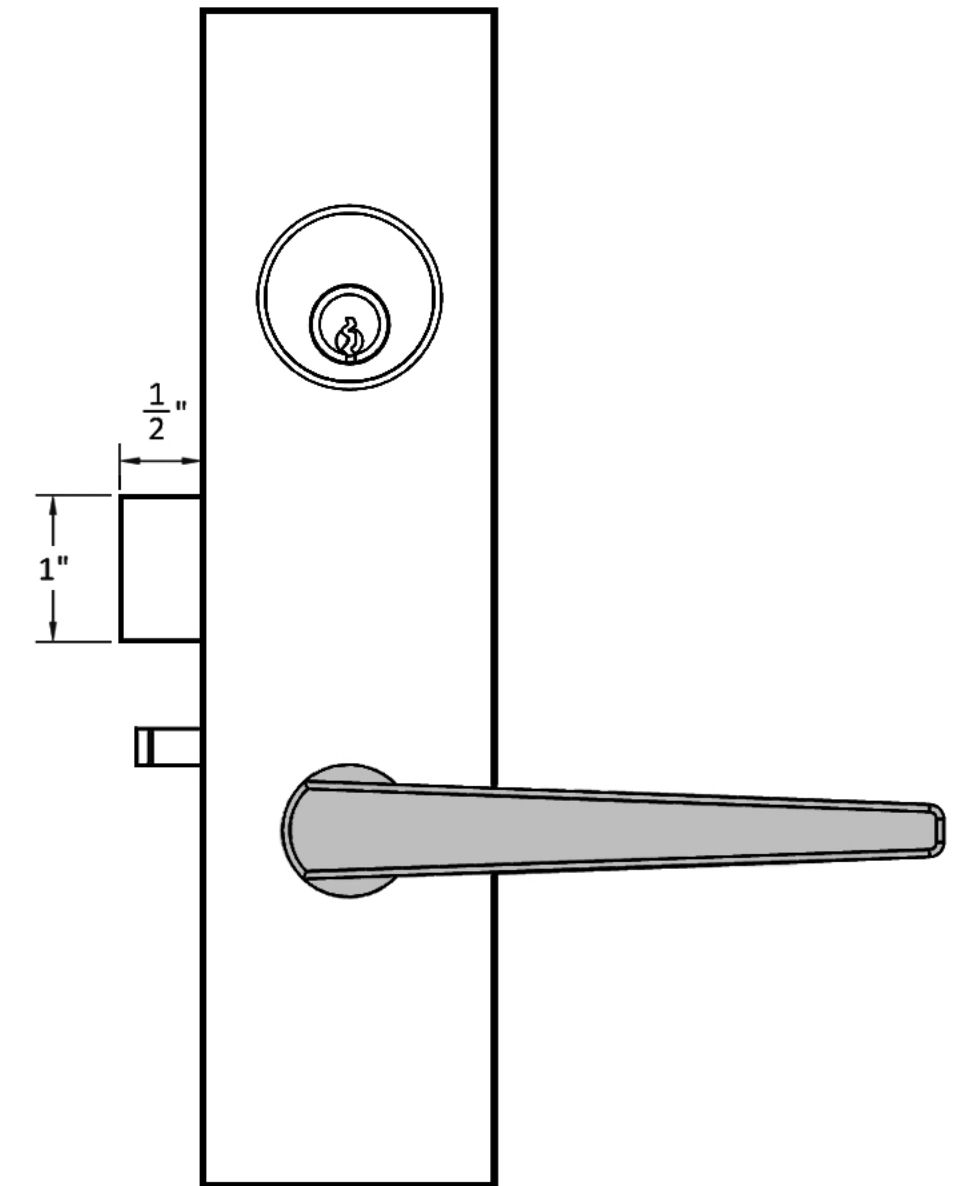

INSIDE

OUTSIDE

**A**  
**ACCURATE**  
 LOCK & HARDWARE  
 AMERICAN CRAFTED SINCE 1972

G1758 Entry Glass Patch with 18L Levers

Spec. G1758