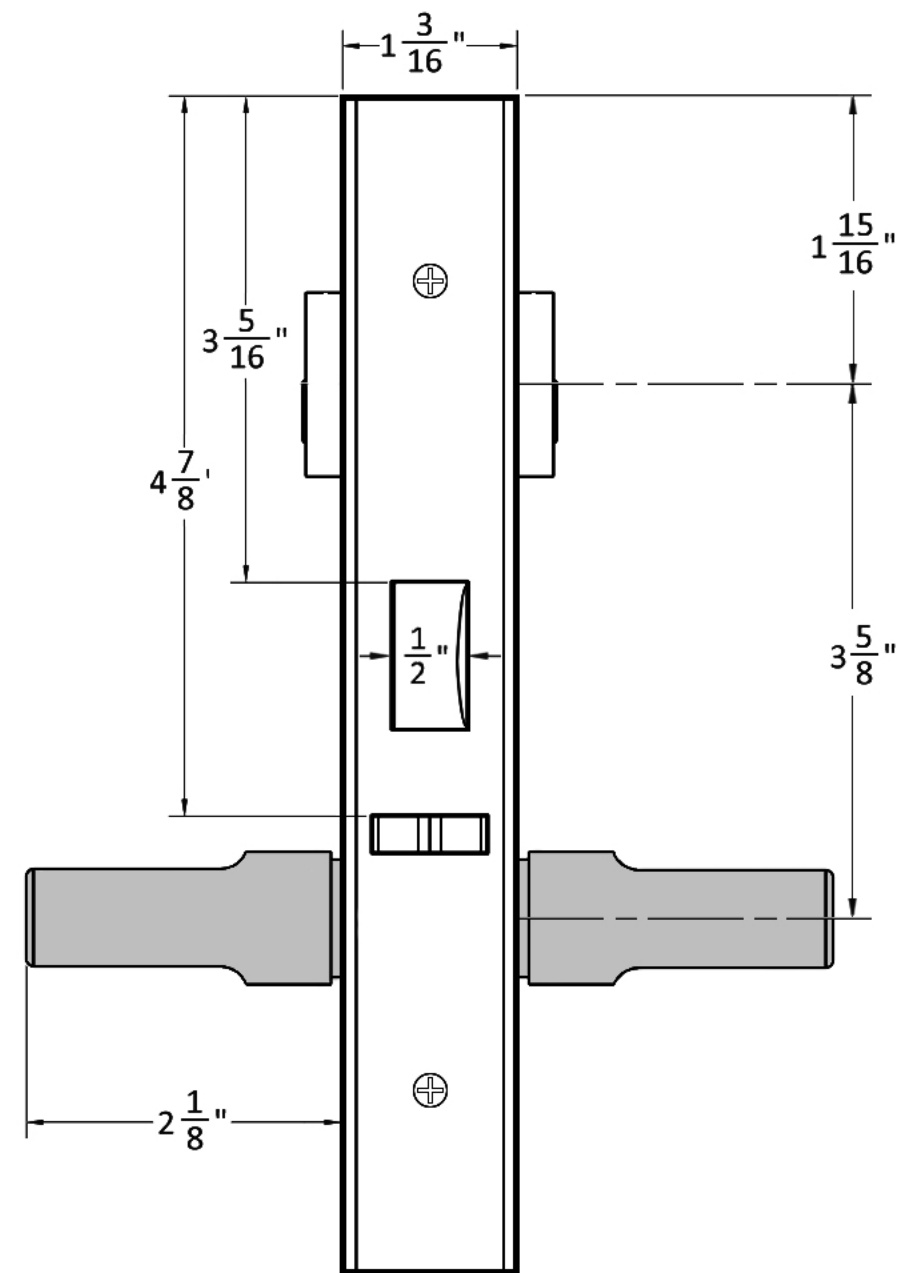

INSIDE

OUTSIDE

**A**  
**ACCURATE**  
 LOCK & HARDWARE  
 AMERICAN CRAFTED SINCE 1972

G1758 Entry Glass Patch with 18L Levers

Spec. G1758