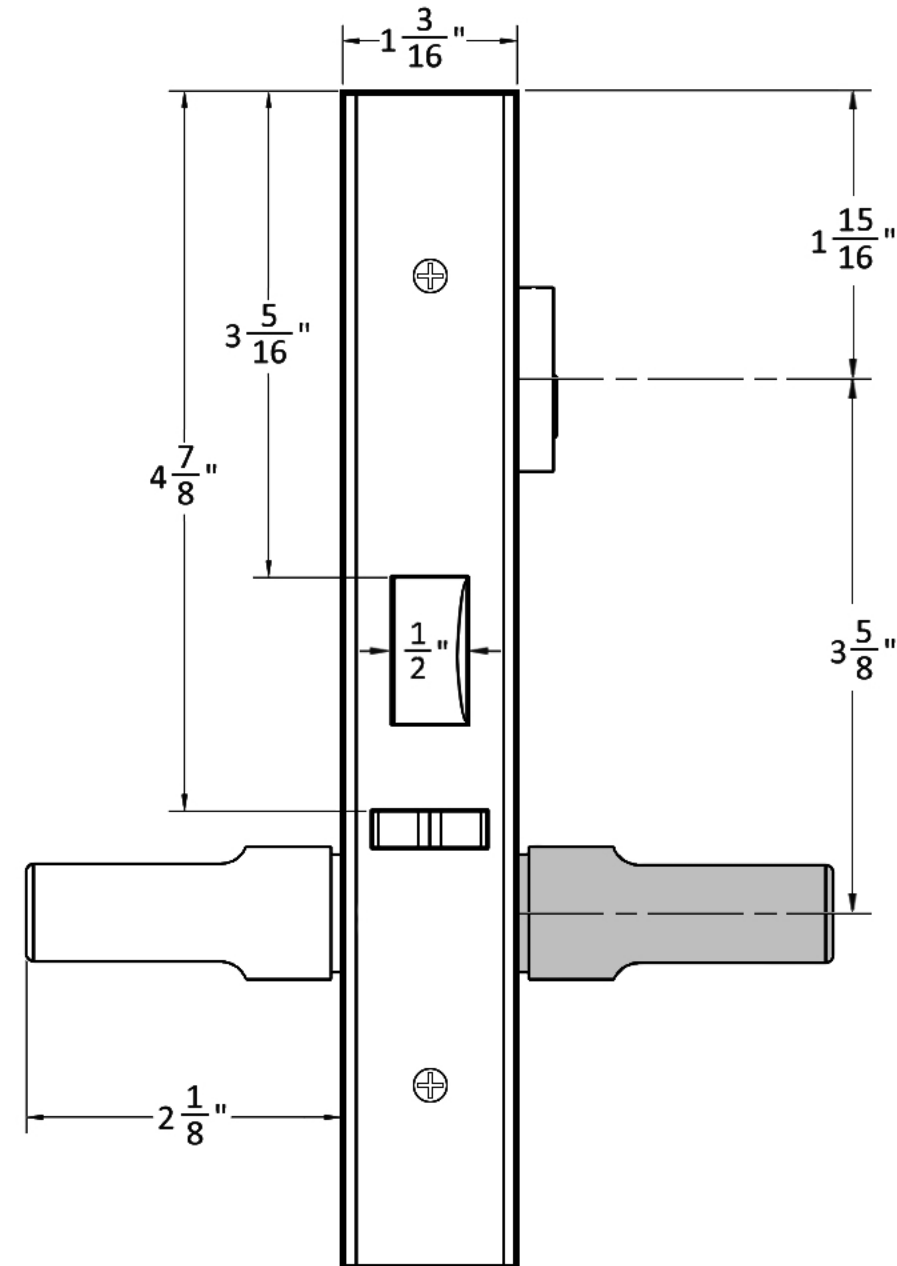

INSIDE

OUTSIDE

A
 ACCURATE
 LOCK & HARDWARE
 AMERICAN CRAFTED SINCE 1972

G1759 Entry Glass Patch with 18L Levers

Spec. G1759