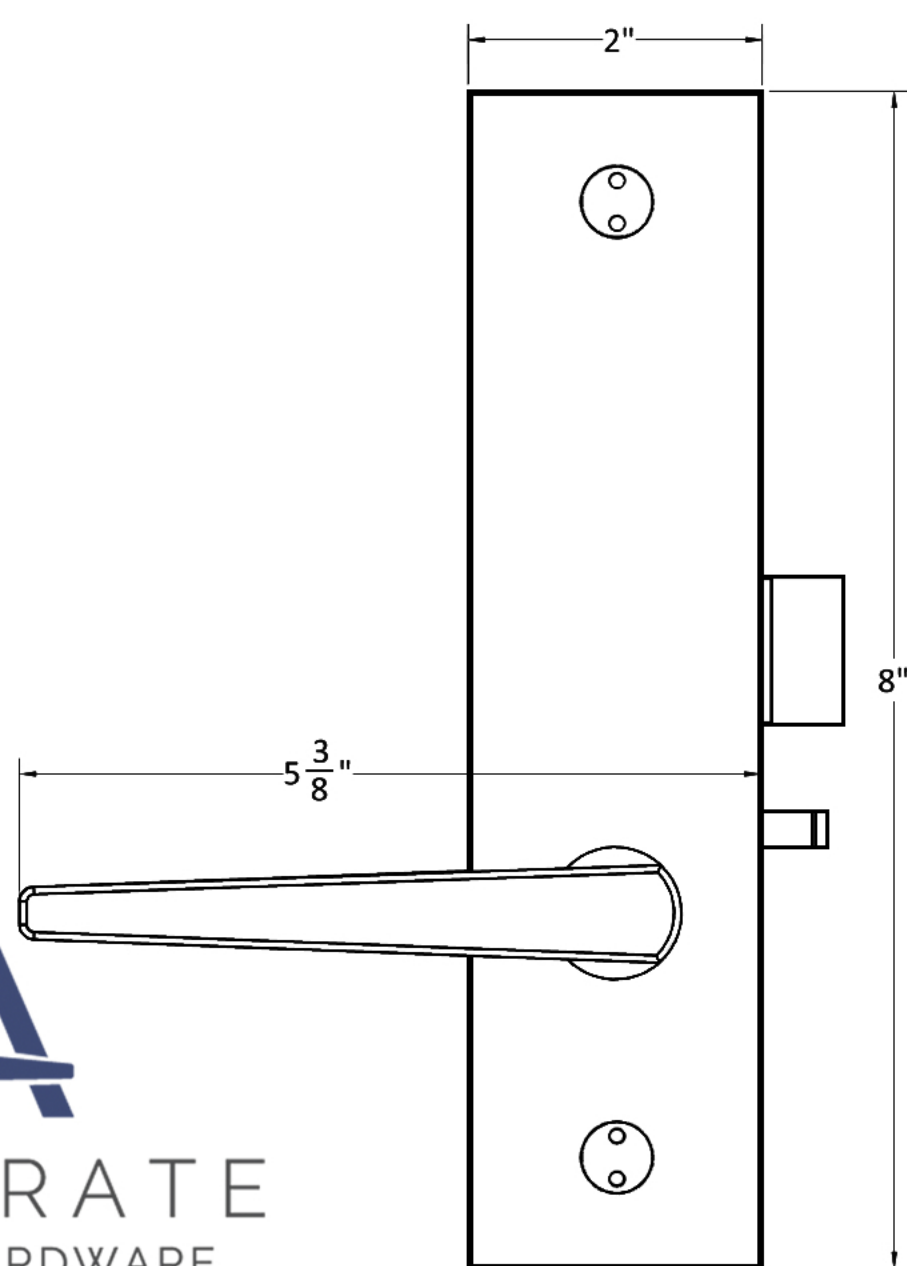

INSIDE

OUTSIDE

A
 ACCURATE
 LOCK & HARDWARE
 AMERICAN CRAFTED SINCE 1972

G1759 Entry Glass Patch with 18L Levers

Spec. G1759