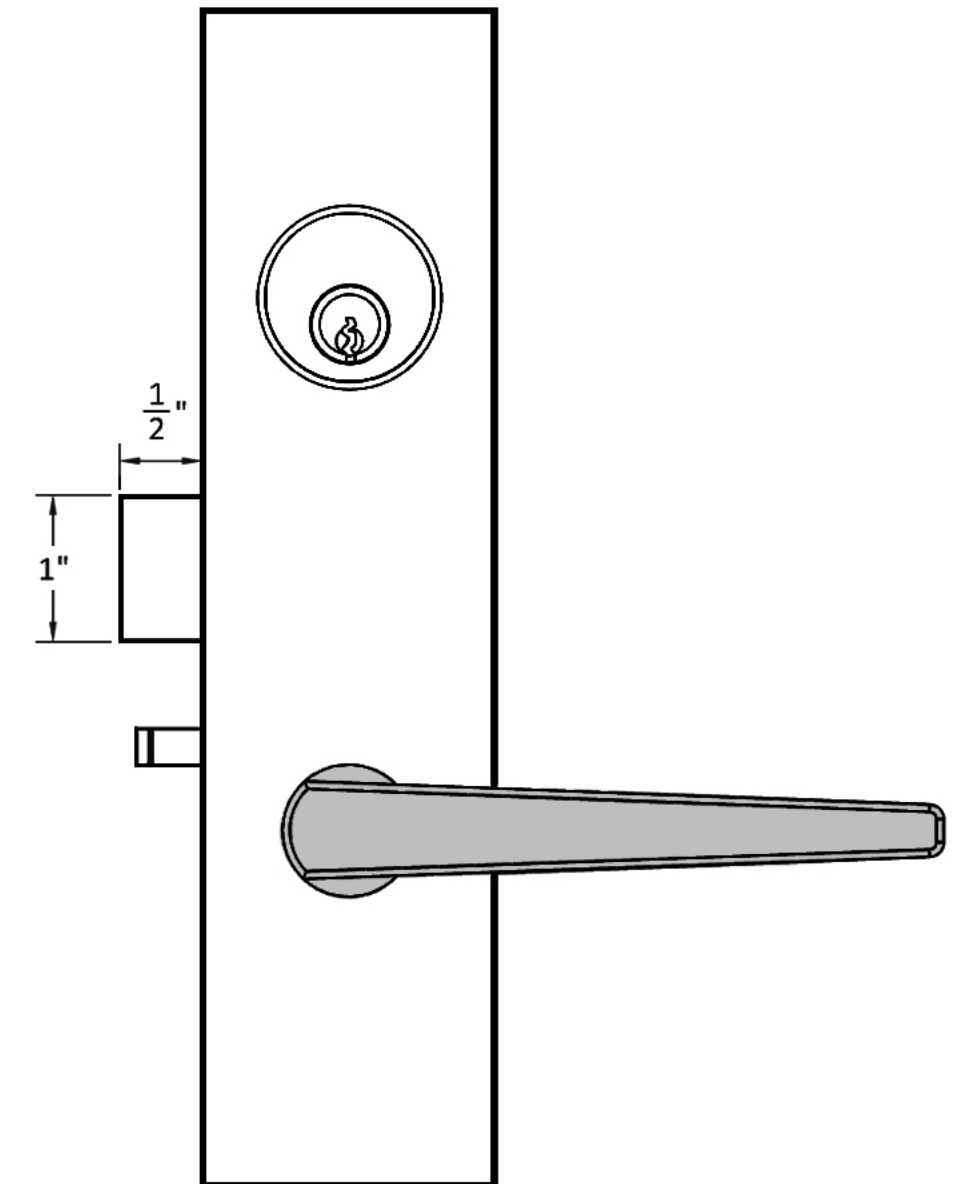

INSIDE

OUTSIDE

A
 ACCURATE
 LOCK & HARDWARE
 AMERICAN CRAFTED SINCE 1972

G1759 Entry Glass Patch with 18L Levers

Spec. G1759