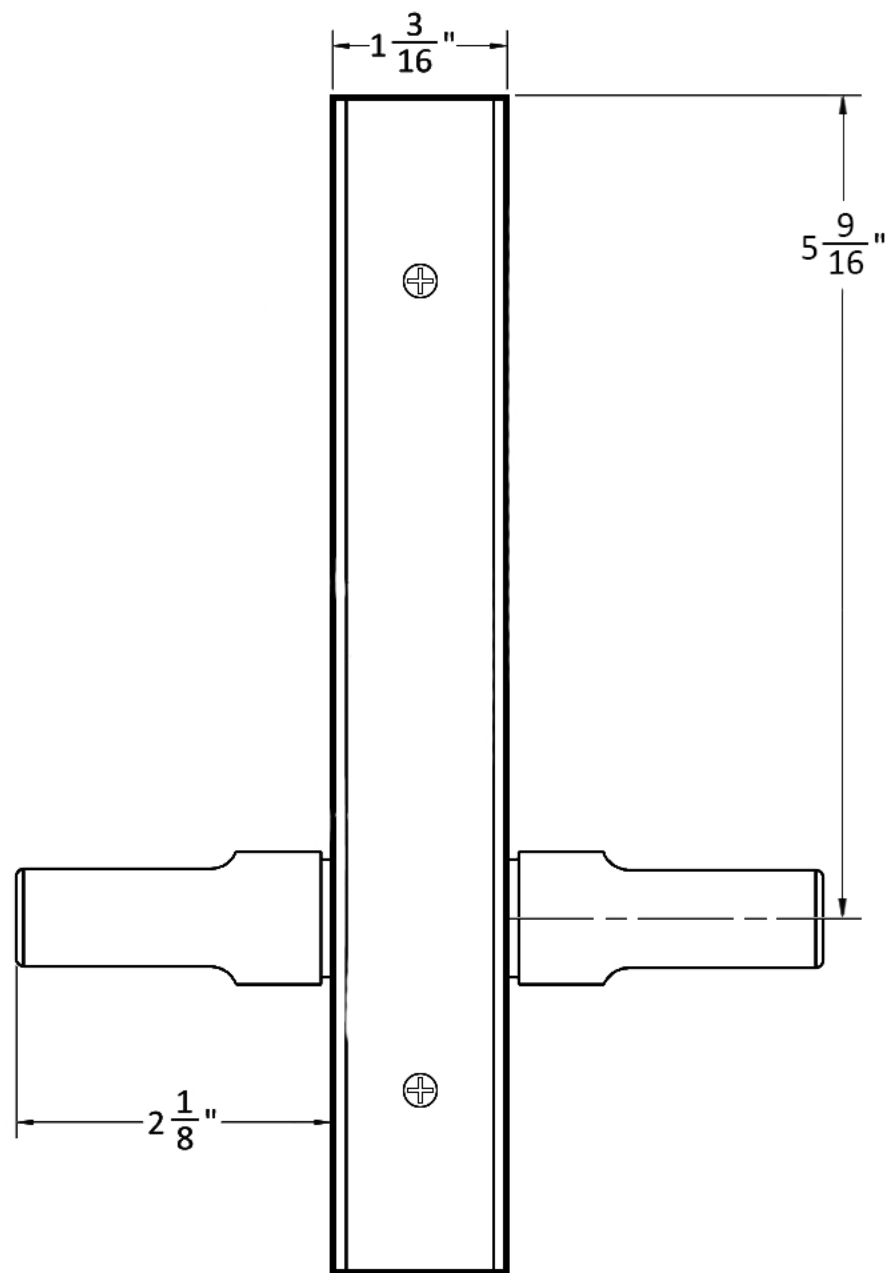

INSIDE

OUTSIDE

ACCURATE
 LOCK & HARDWARE
 AMERICAN CRAFTED SINCE 1972

GO1700ADL Entry Glass Patch with 18L Levers

Spec. GO1700ADL