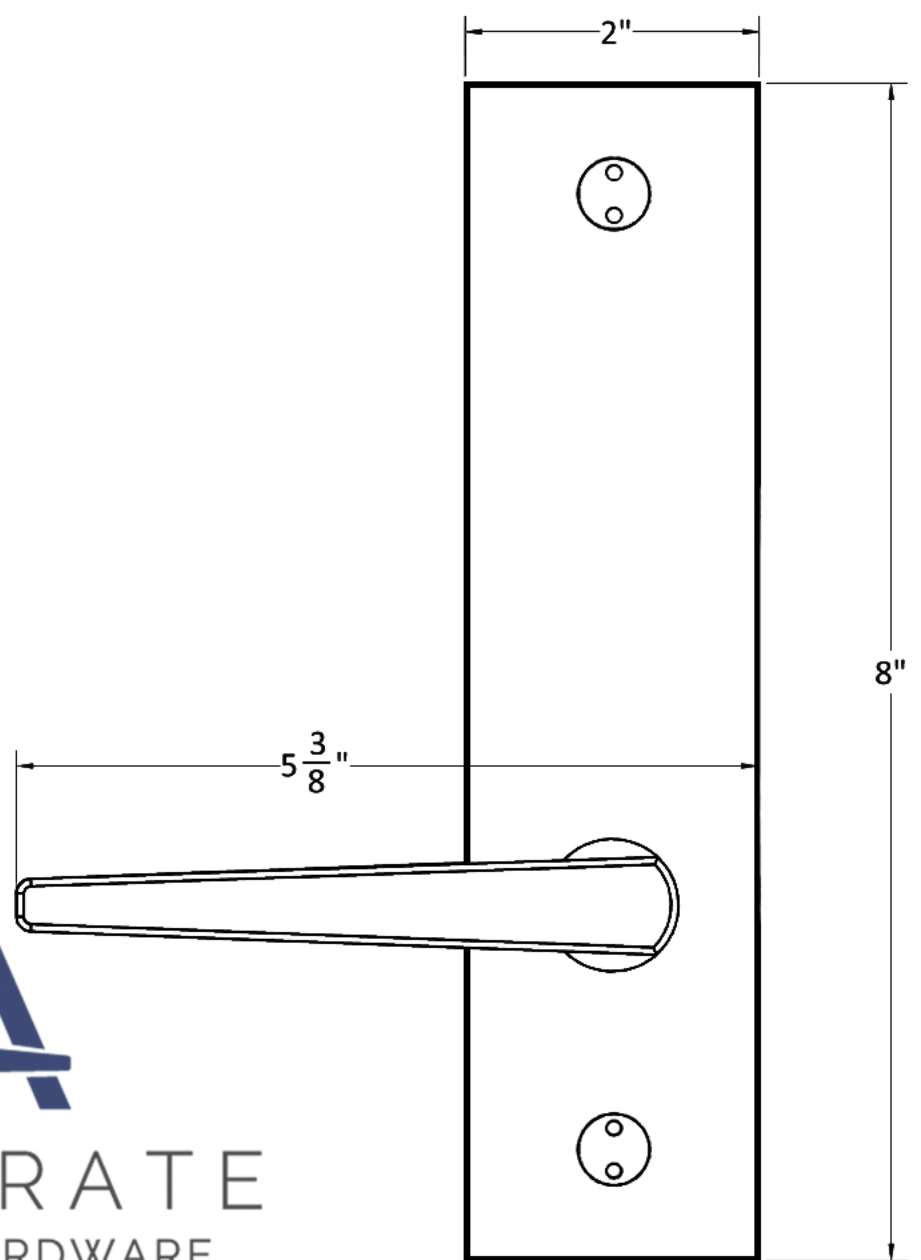

INSIDE

OUTSIDE

ACCURATE
 LOCK & HARDWARE
 AMERICAN CRAFTED SINCE 1972

GO1700ADL Entry Glass Patch with 18L Levers

Spec. GO1700ADL