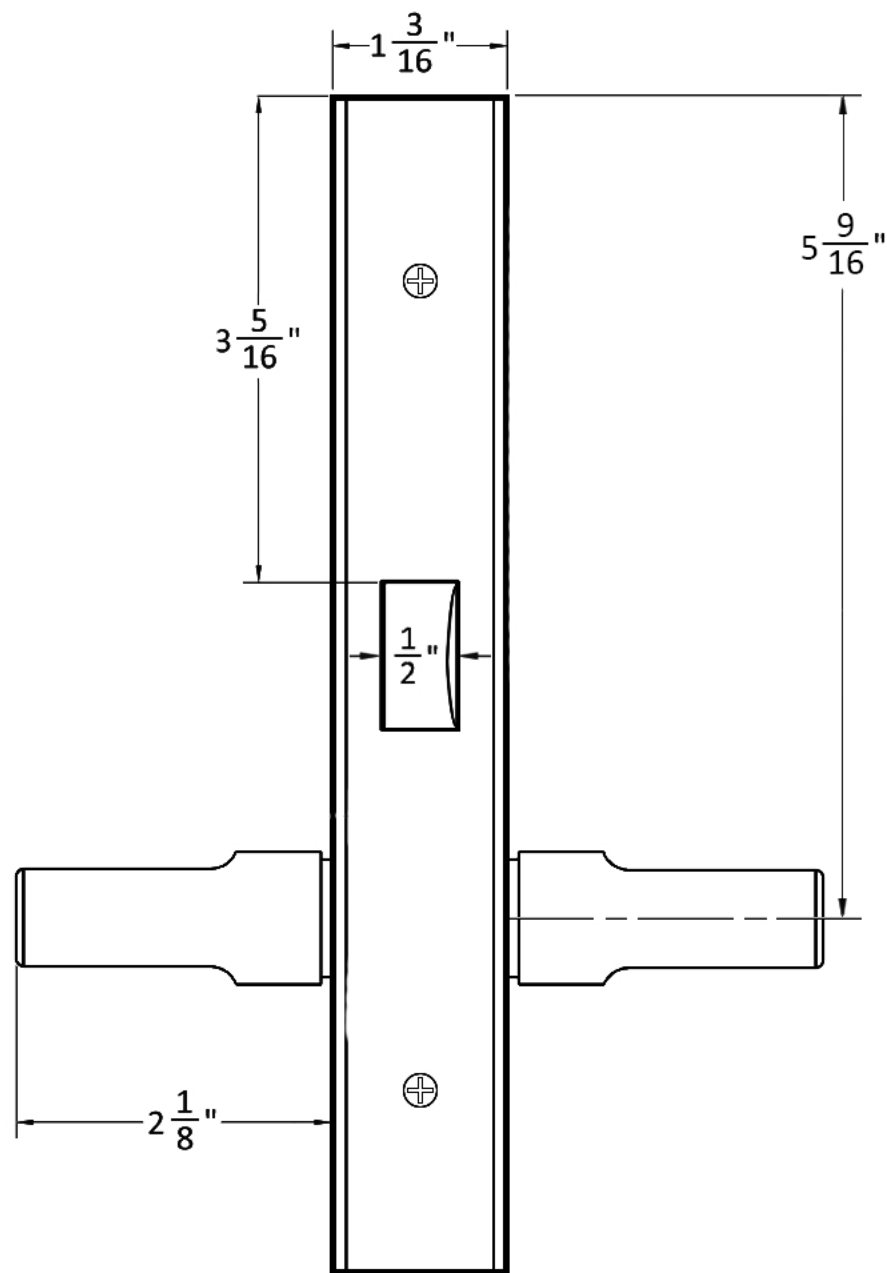

INSIDE

OUTSIDE

  
**ACCURATE**  
 LOCK & HARDWARE  
 AMERICAN CRAFTED SINCE 1972

GO1725 Entry Glass Patch with 18L Levers

Spec. GO1725