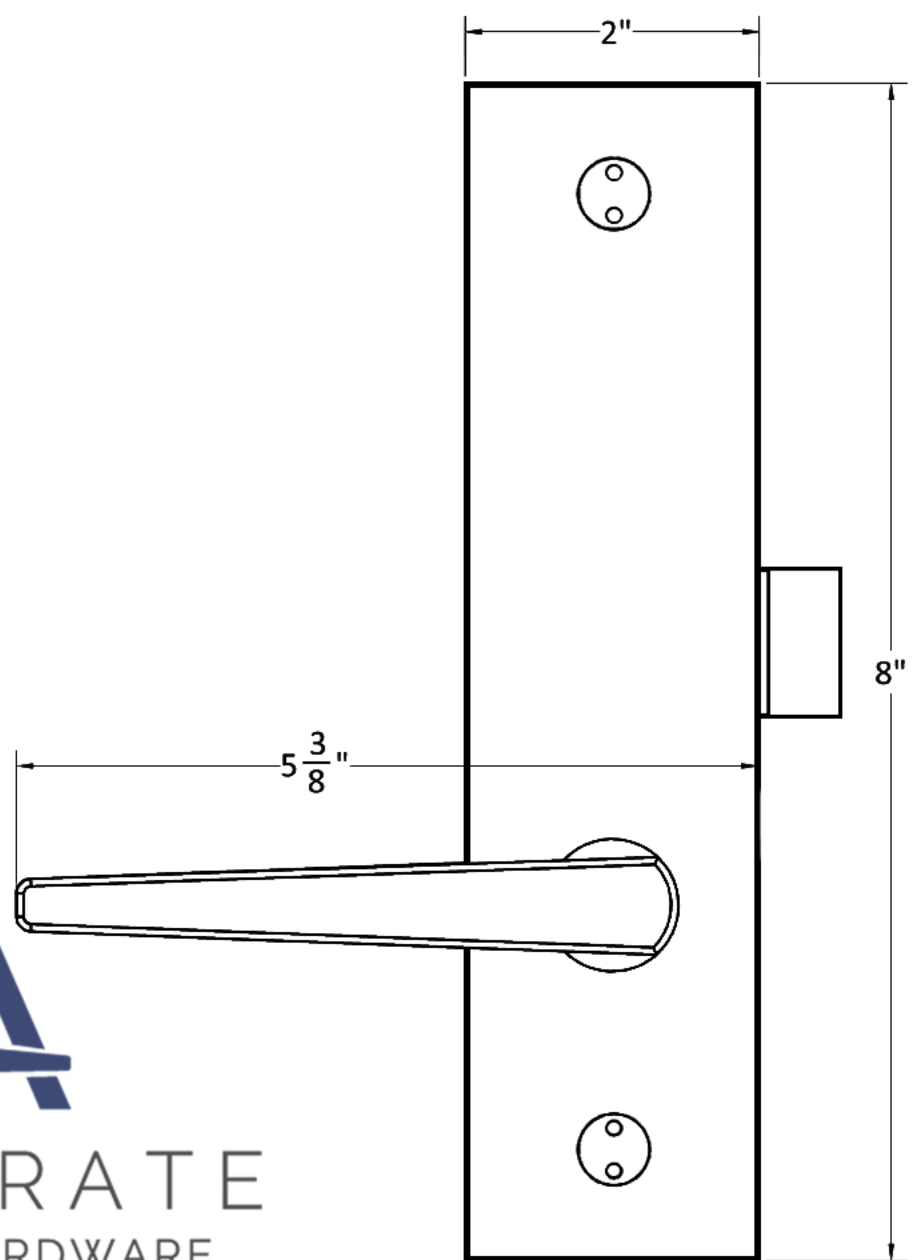

INSIDE

OUTSIDE

  
**ACCURATE**  
 LOCK & HARDWARE  
 AMERICAN CRAFTED SINCE 1972

GO1725 Entry Glass Patch with 18L Levers

Spec. GO1725