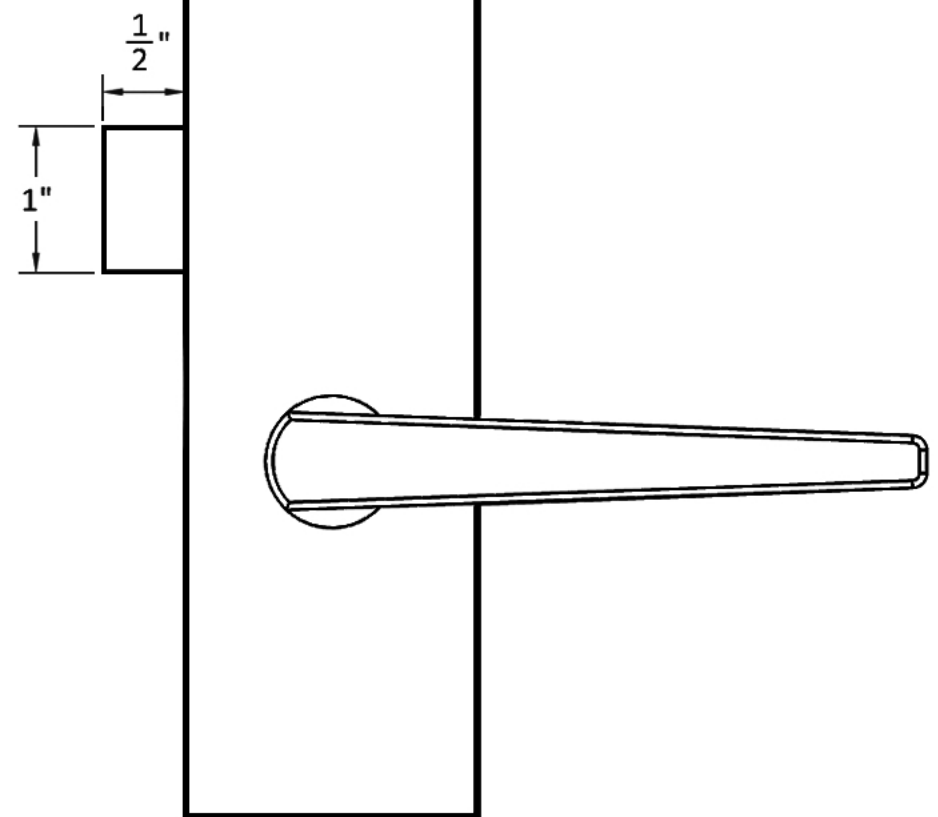

INSIDE

OUTSIDE

  
**ACCURATE**  
 LOCK & HARDWARE  
 AMERICAN CRAFTED SINCE 1972

GO1725 Entry Glass Patch with 18L Levers

Spec. GO1725