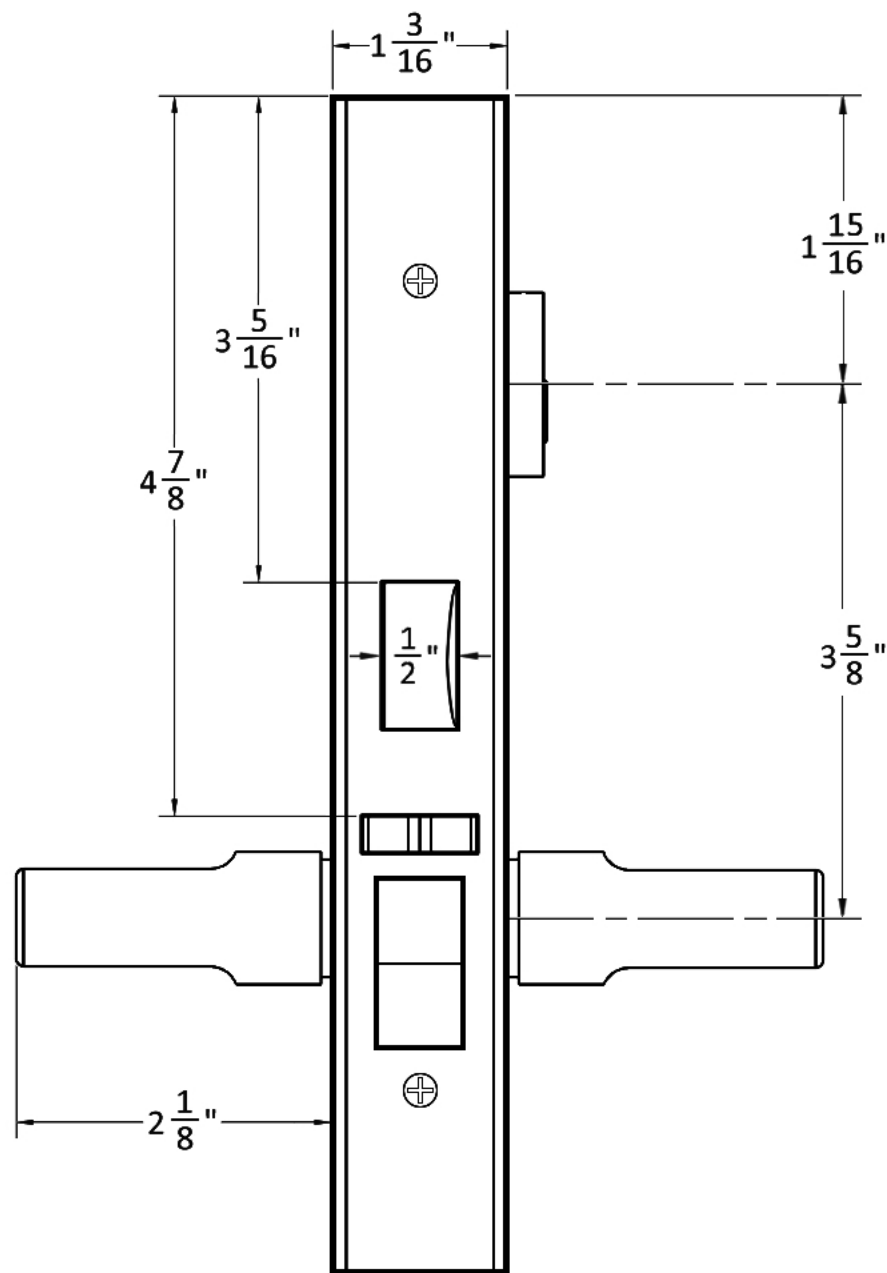

INSIDE

OUTSIDE

  
**ACCURATE**  
 LOCK & HARDWARE  
 AMERICAN CRAFTED SINCE 1972

GO1756 Entry Glass Patch with 18L Levers

Spec. GO1756