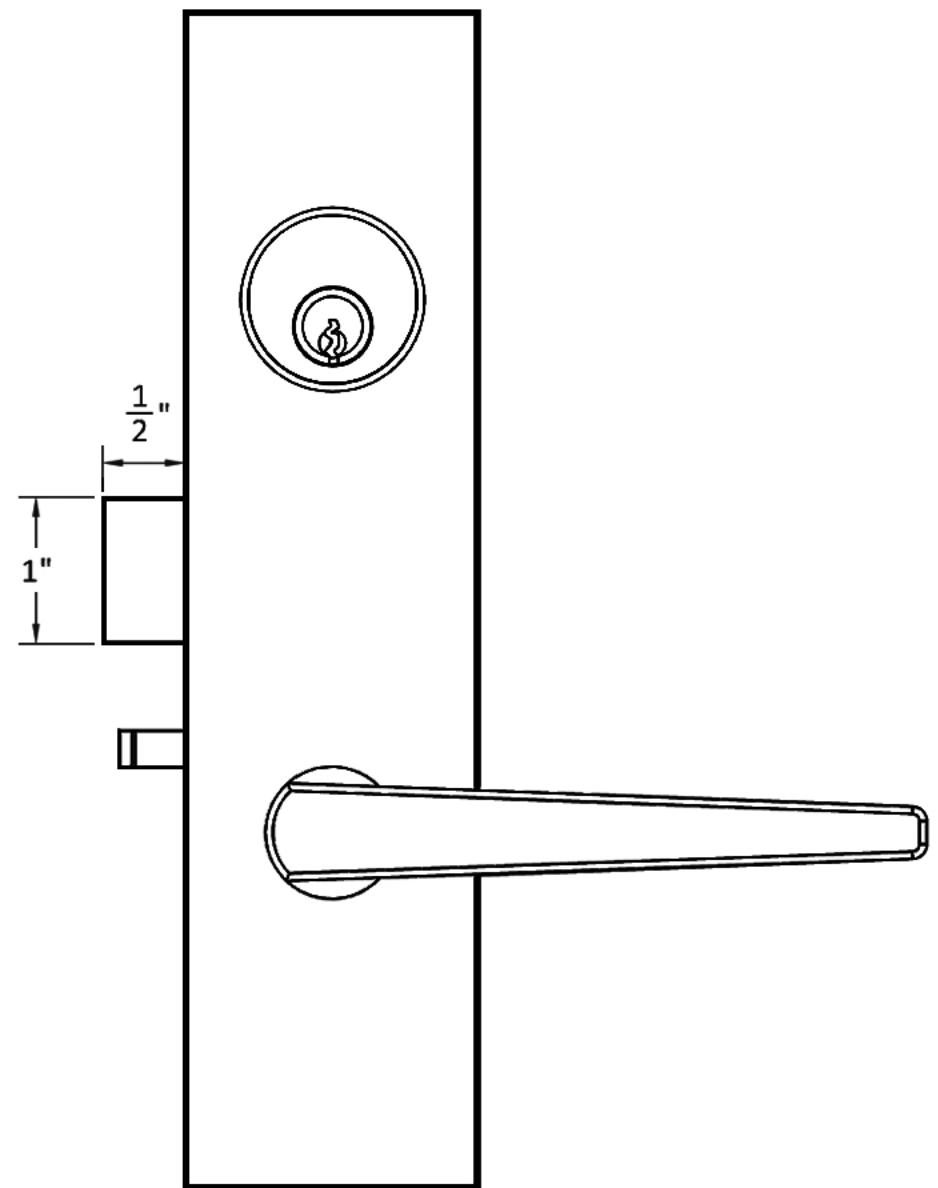

INSIDE

OUTSIDE

  
**ACCURATE**  
 LOCK & HARDWARE  
 AMERICAN CRAFTED SINCE 1972

GO1756 Entry Glass Patch with 18L Levers

Spec. GO1756