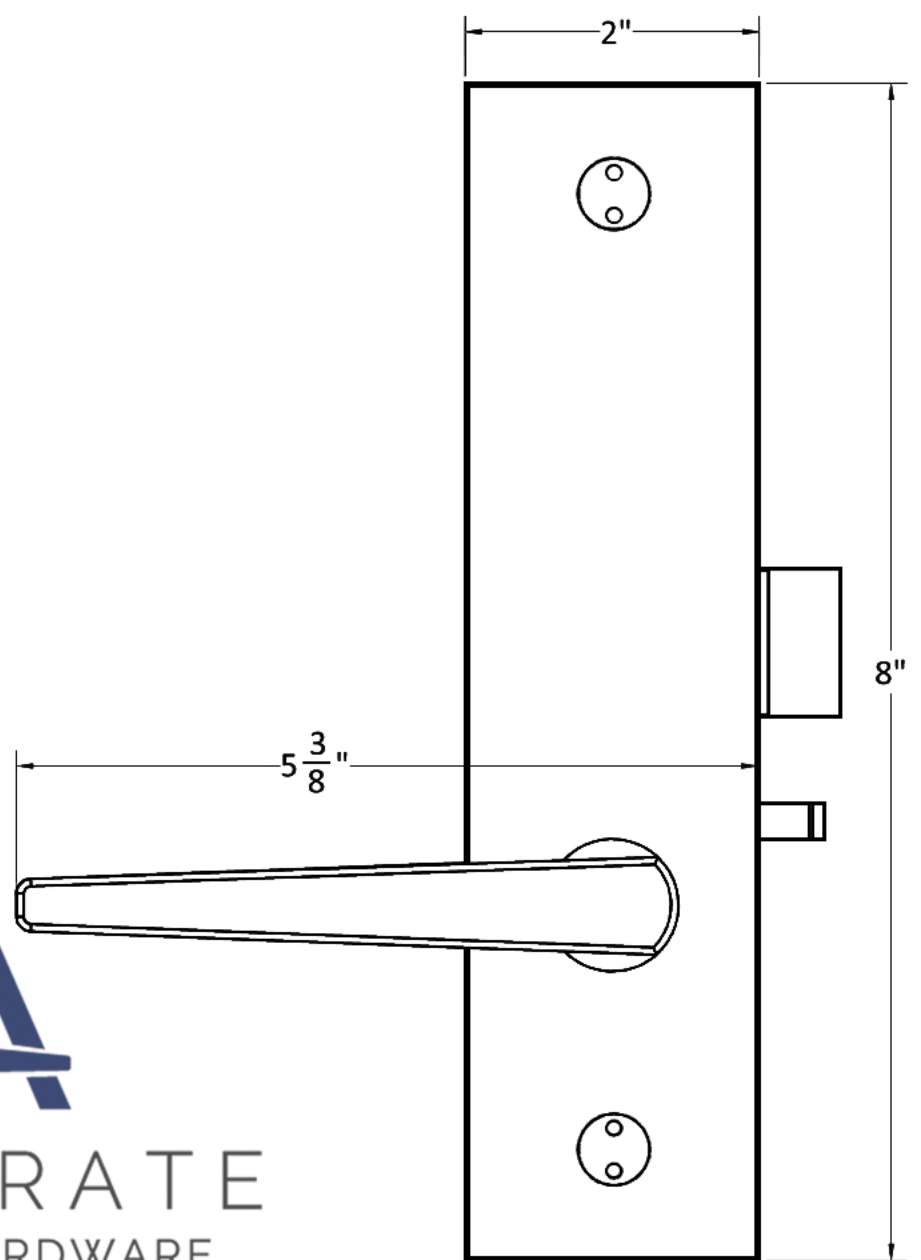

INSIDE

OUTSIDE

  
**ACCURATE**  
 LOCK & HARDWARE  
 AMERICAN CRAFTED SINCE 1972

GO1756 Entry Glass Patch with 18L Levers

Spec. GO1756