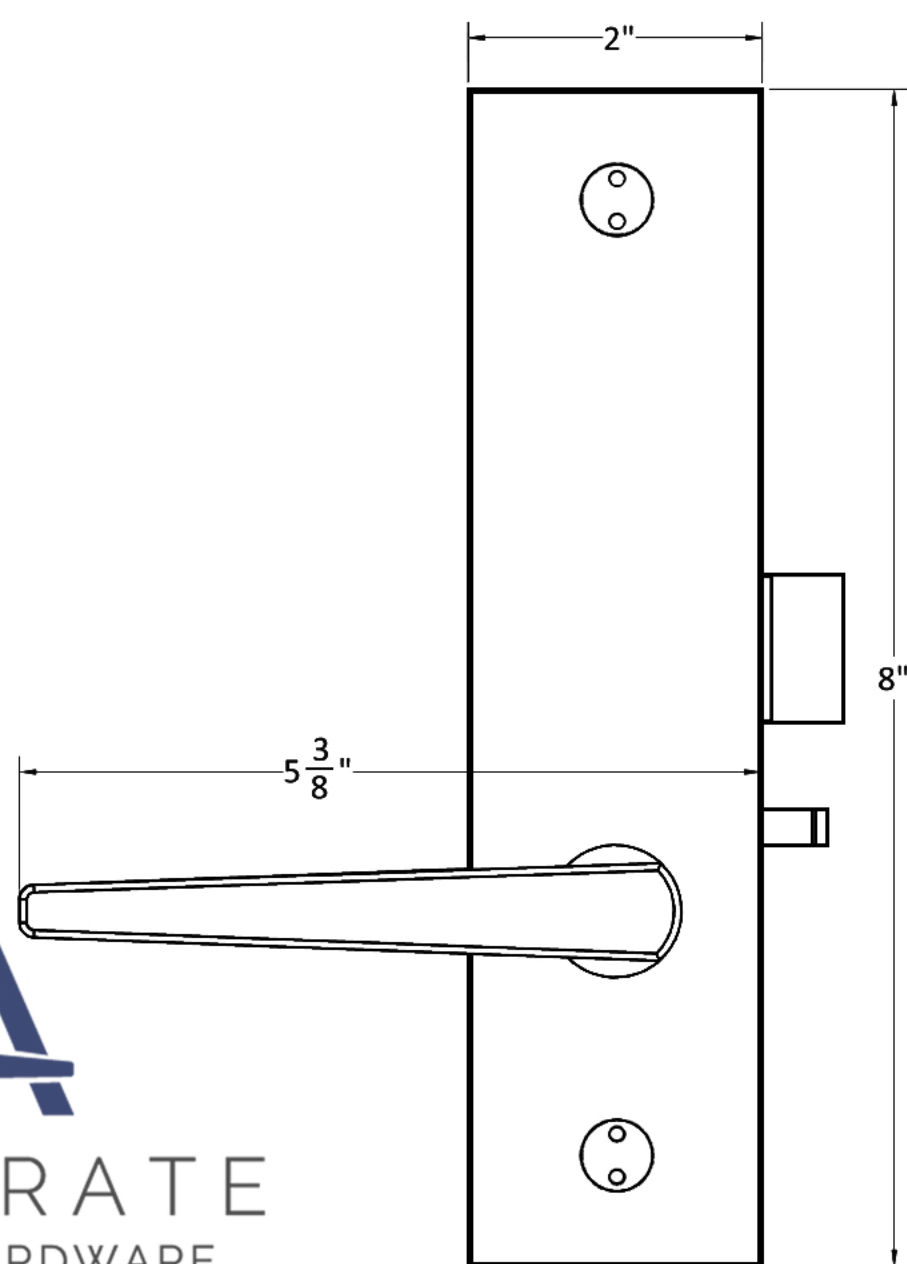

INSIDE

OUTSIDE

ACCURATE
 LOCK & HARDWARE
 AMERICAN CRAFTED SINCE 1972

GO1757 Entry Glass Patch with 18L Levers

Spec. GO1757