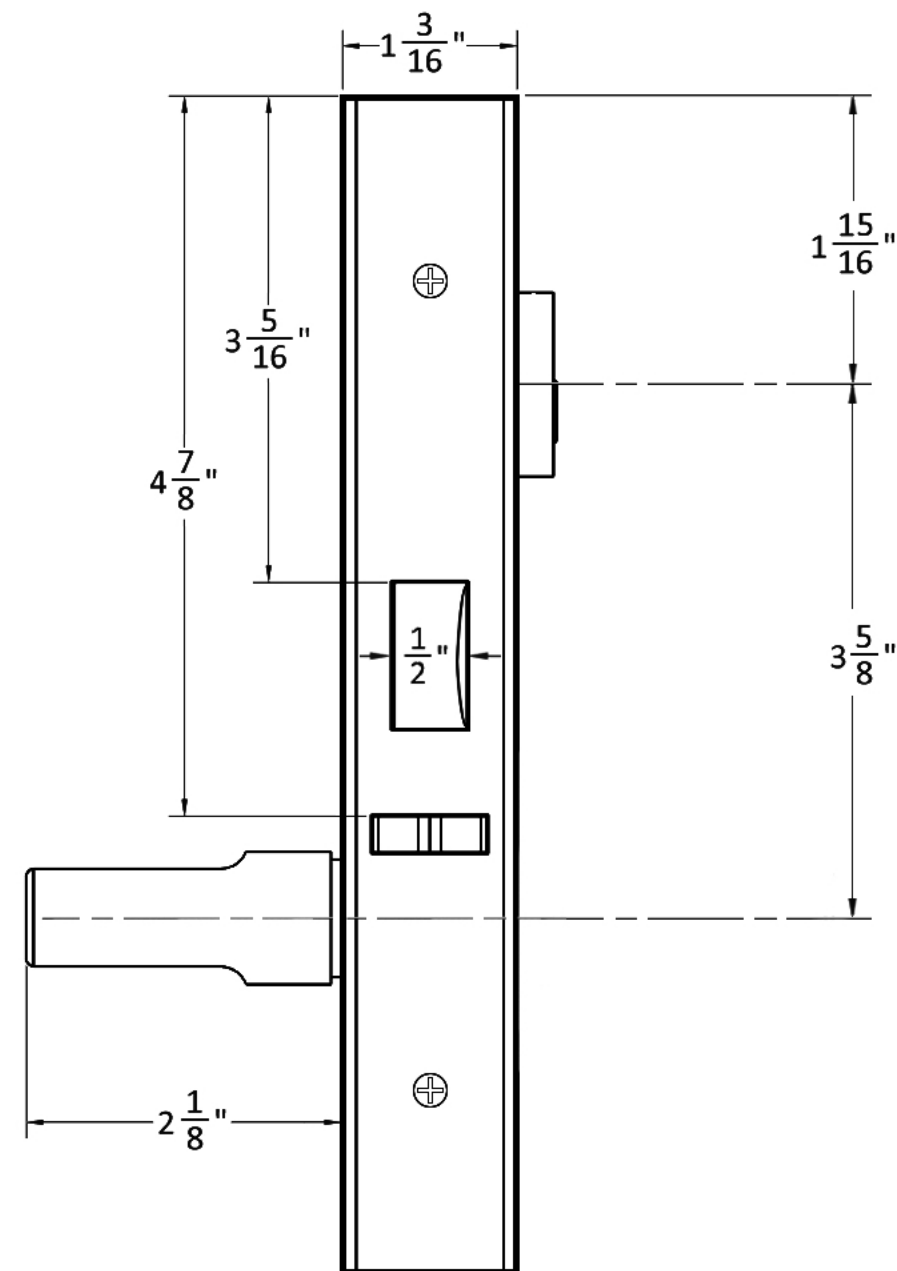

INSIDE

OUTSIDE

ACCURATE
 LOCK & HARDWARE
 AMERICAN CRAFTED SINCE 1972

GO1757 Entry Glass Patch with 18L Levers

Spec. GO1757