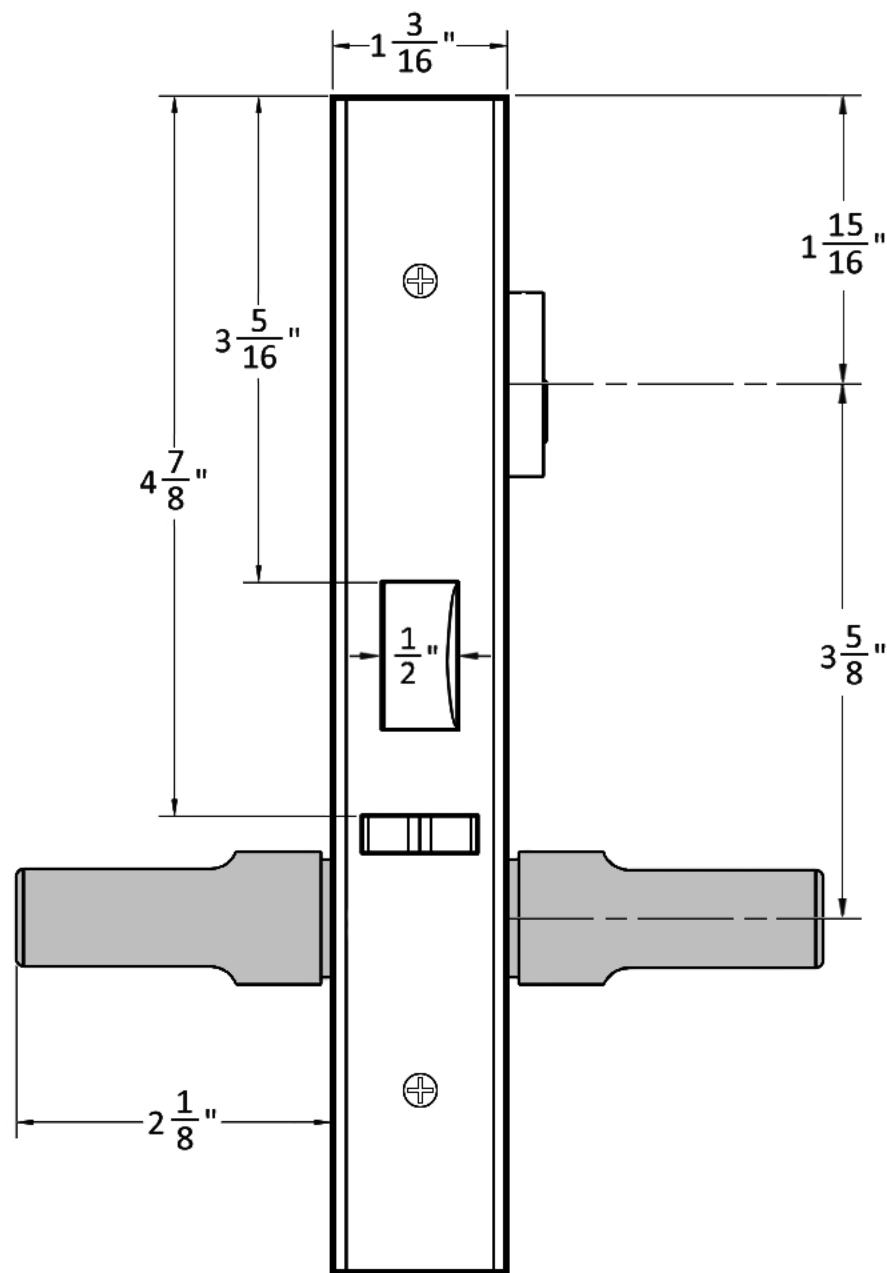

INSIDE

OUTSIDE

A
ACCURATE
LOCK & HARDWARE
AMERICAN CRAFTED SINCE 1972

GO1758 Entry Glass Patch with 18L Levers

Spec. GO1758