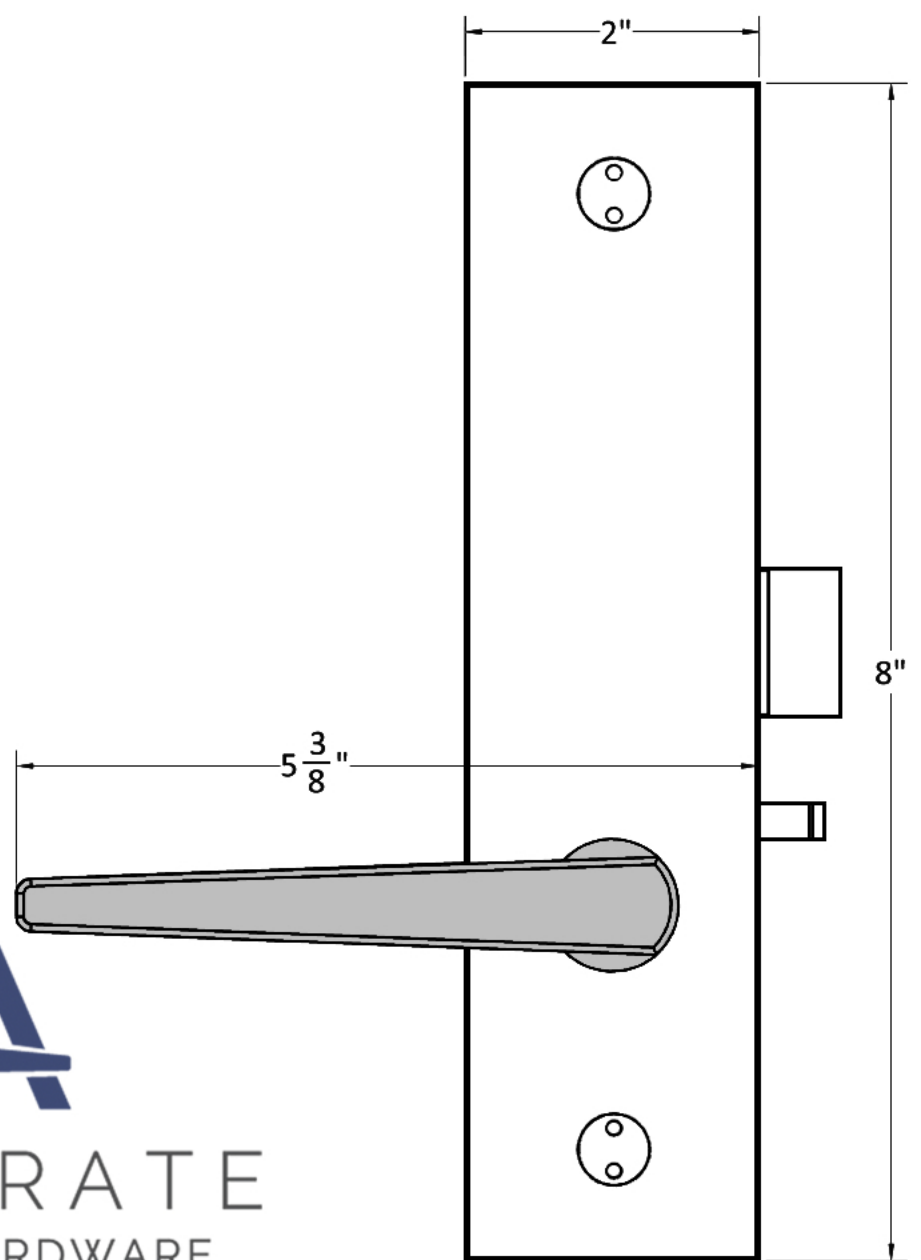

INSIDE

OUTSIDE

A
ACCURATE
LOCK & HARDWARE
AMERICAN CRAFTED SINCE 1972

GO1758 Entry Glass Patch with 18L Levers

Spec. GO1758