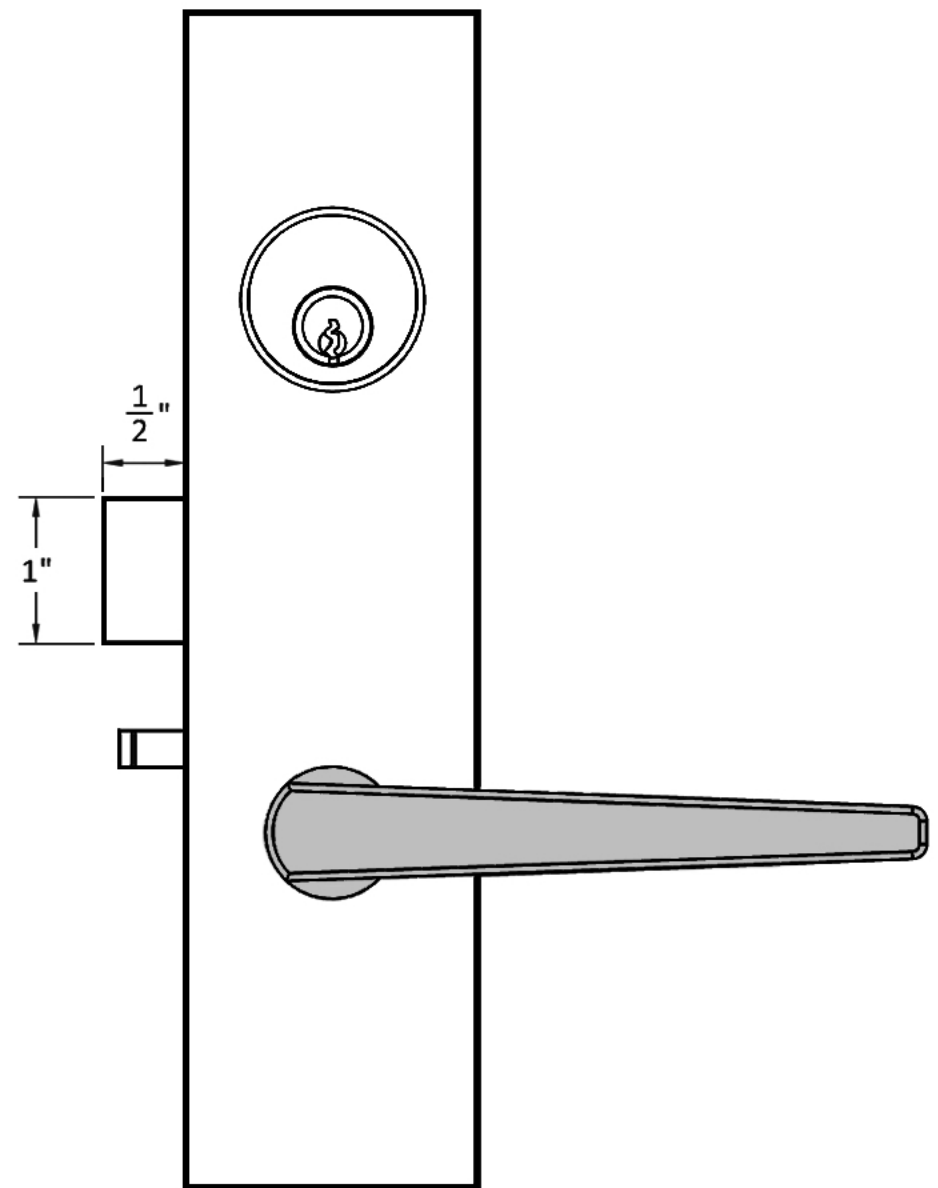

INSIDE

OUTSIDE

A
ACCURATE
LOCK & HARDWARE
AMERICAN CRAFTED SINCE 1972

GO1758 Entry Glass Patch with 18L Levers

Spec. GO1758