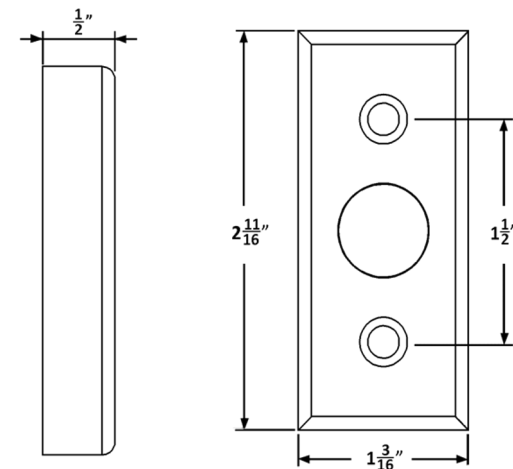

### 2R ROSE

Side

Inside

Outside

# Accurate Escutcheons

**1E-B**  
Blank

\* Dimensions may vary depending on trim

**1E-C**  
Cylinder

\* Dimensions may vary depending on trim

**1E-T**  
Thumb Turn

\* Dimensions may vary depending on trim