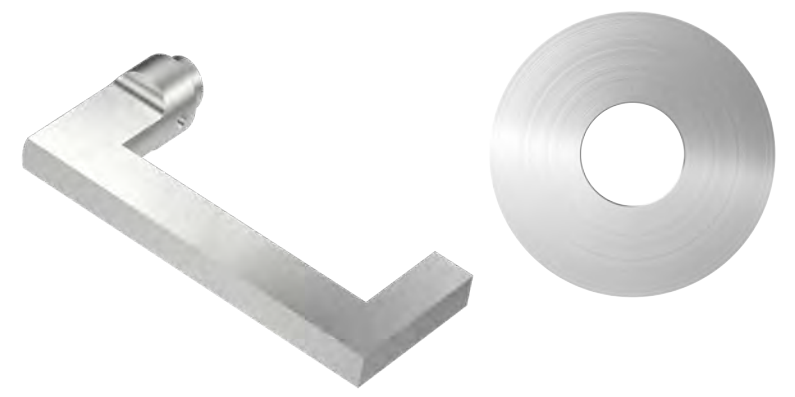

## Lever, Rose + Escutcheon Trim

MEETS CALIFORNIA ADA GUIDELINES

# Accurate Lever Trim | 20L Lever

20L/1E ESCUTCHEON

20L/1R ROSE