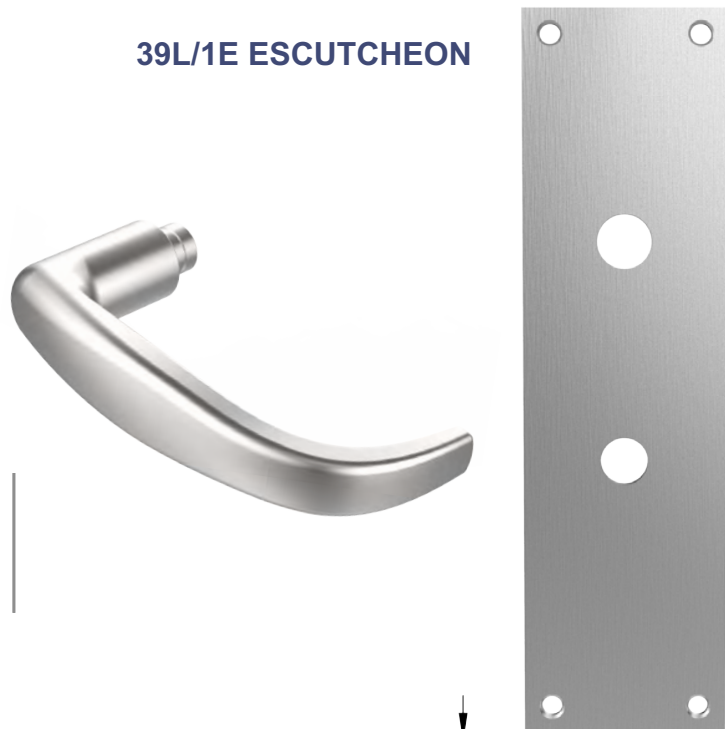

## Lever, Rose + Escutcheon Trim

MEETS CALIFORNIA ADA GUIDELINES

# Accurate Lever Trim | 20L Lever

20L/1E ESCUTCHEON

20L/1R ROSE

# Accurate Lever Trim | 39L Lever

39L/1E ESCUTCHEON

39L/1R ROSE

39L/2R/4R ROSE