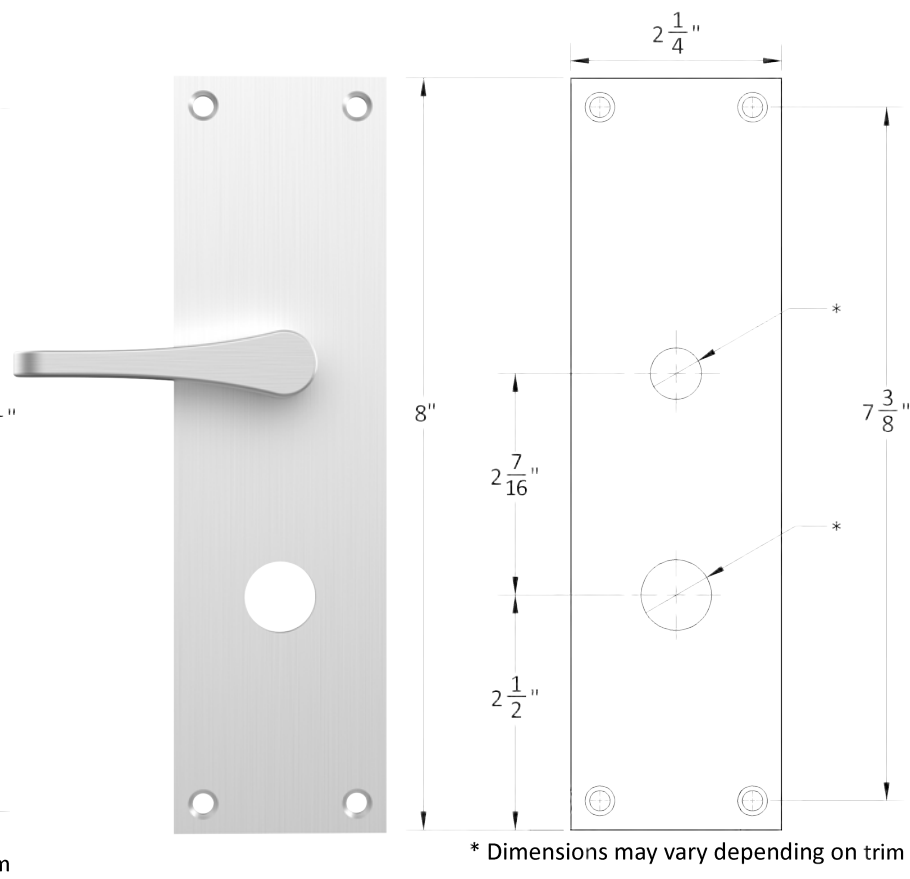

# Accurate Escutcheons

**1E-B**  
Blank

\* Dimensions may vary depending on trim

**1E-C**  
Cylinder

\* Dimensions may vary depending on trim

**1E-T**  
Thumb Turn

\* Dimensions may vary depending on trim

# Accurate Escutcheons

**1E-E**  
Emergency Coin Release

**1E-Oi**  
Occupancy Indicator

**1E-ADA**  
ADA Thumb Turn

**ACCURATE LOCK & HARDWARE  
MANUFACTURERS OF LOCKS AND  
CUSTOM ARCHITECTURAL HARDWARE**