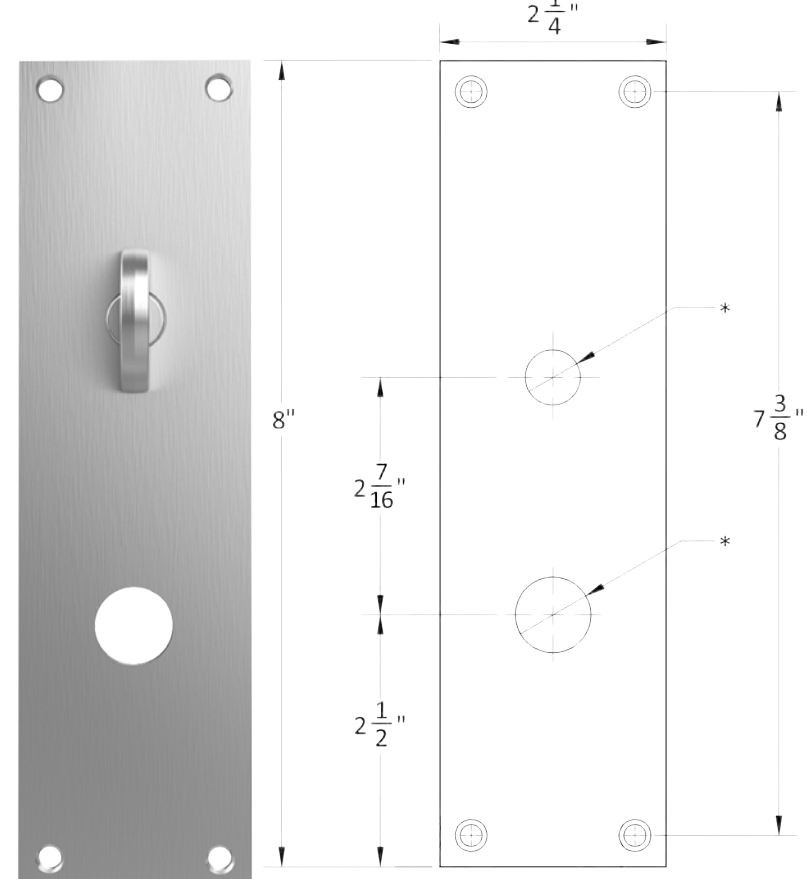

# Accurate Escutcheons

**1E-B**  
Blank

\* Dimensions may vary depending on trim

**1E-C**  
Cylinder

\* Dimensions may vary depending on trim

**1E-T**  
Thumb Turn

\* Dimensions may vary depending on trim