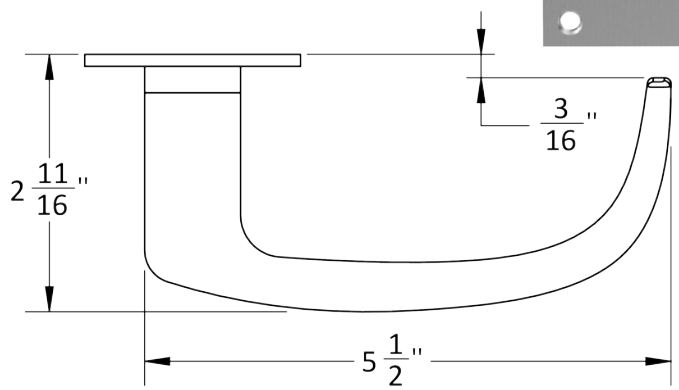

Accurate Lever Trim | 39L Lever

39L/1E ESCUTCHEON