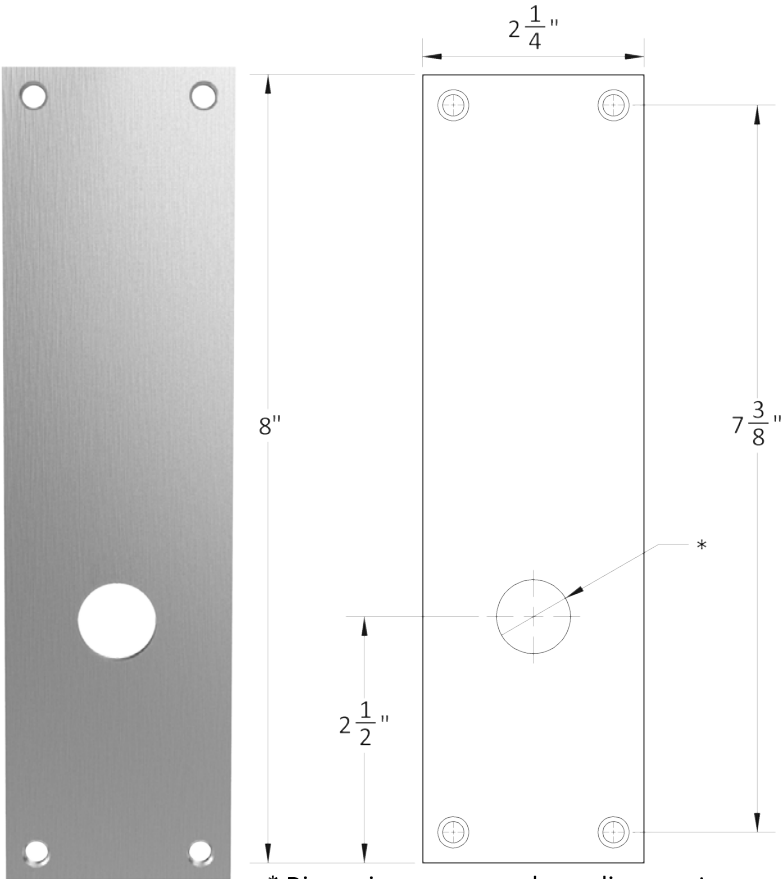

### 4R ROSE

Side

Inside

Outside

# Accurate Escutcheons

**1E-B**  
Blank

\* Dimensions may vary depending on trim

**1E-C**  
Cylinder

\* Dimensions may vary depending on trim

**1E-T**  
Thumb Turn

\* Dimensions may vary depending on trim