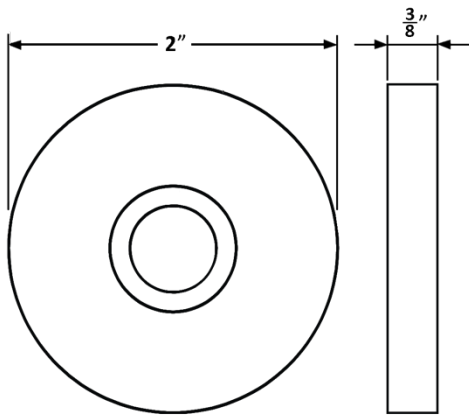

Accurate Roses

1R ROSE

Front