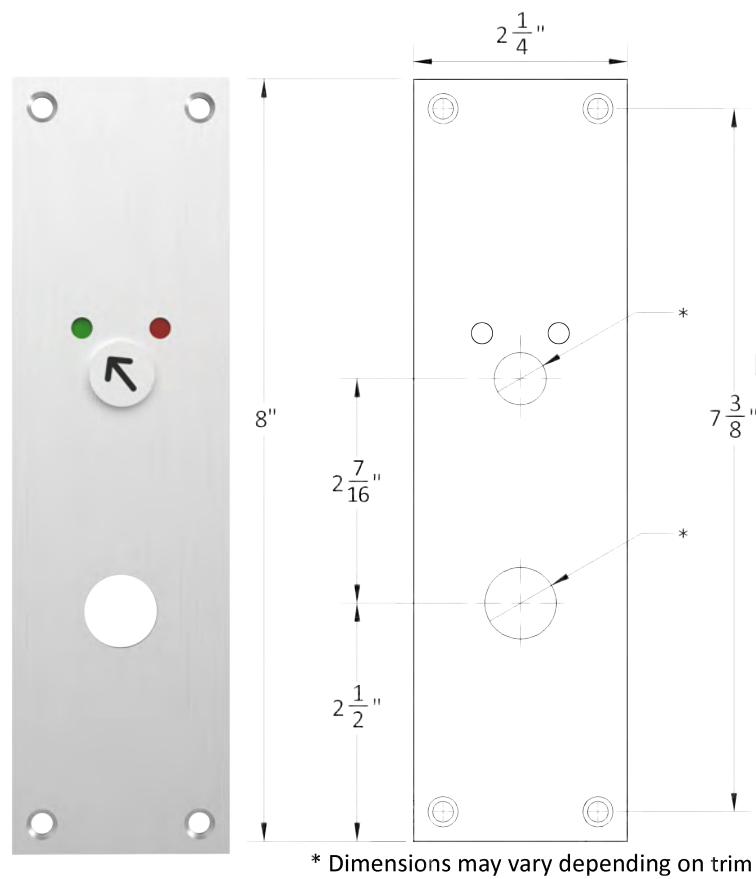

# Accurate Escutcheons

**1E-B**  
Blank

\* Dimensions may vary depending on trim

**1E-C**  
Cylinder

\* Dimensions may vary depending on trim

**1E-T**  
Thumb Turn

\* Dimensions may vary depending on trim

# Accurate Escutcheons

**1E-E**  
Emergency Coin Release

**1E-Oi**  
Occupancy Indicator

**1E-ADA**  
ADA Thumb Turn

**ACCURATE LOCK & HARDWARE  
MANUFACTURERS OF LOCKS AND  
CUSTOM ARCHITECTURAL HARDWARE**