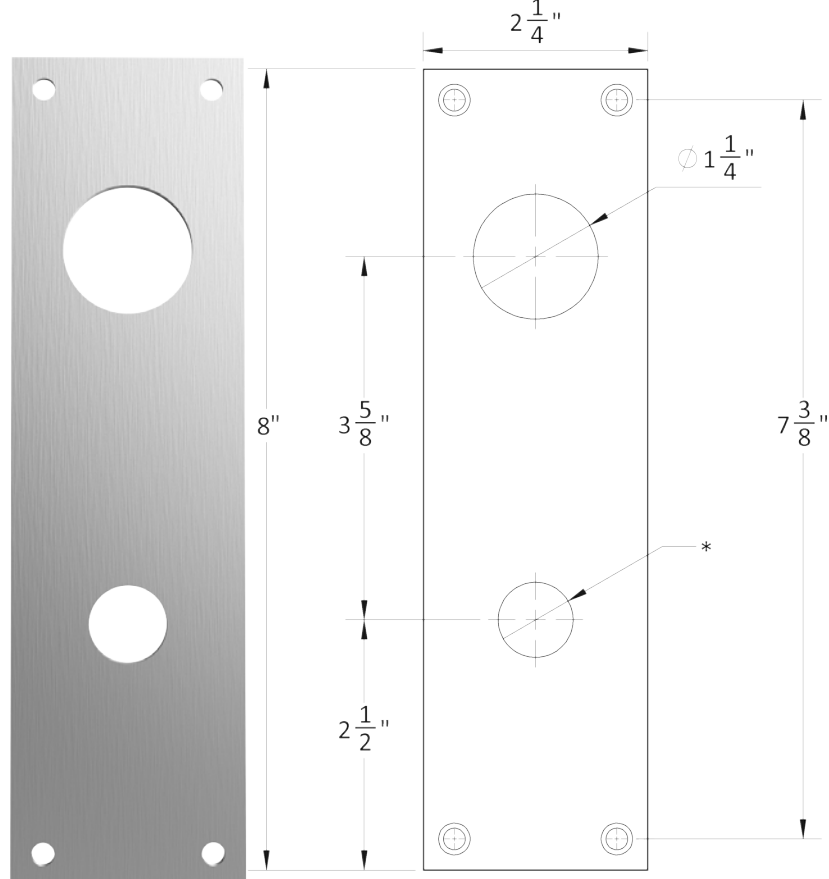

### 4R ROSE

Side

Inside

Outside

# Accurate Escutcheons

**1E-B**  
Blank

\* Dimensions may vary depending on trim

**1E-C**  
Cylinder

\* Dimensions may vary depending on trim

**1E-T**  
Thumb Turn

\* Dimensions may vary depending on trim