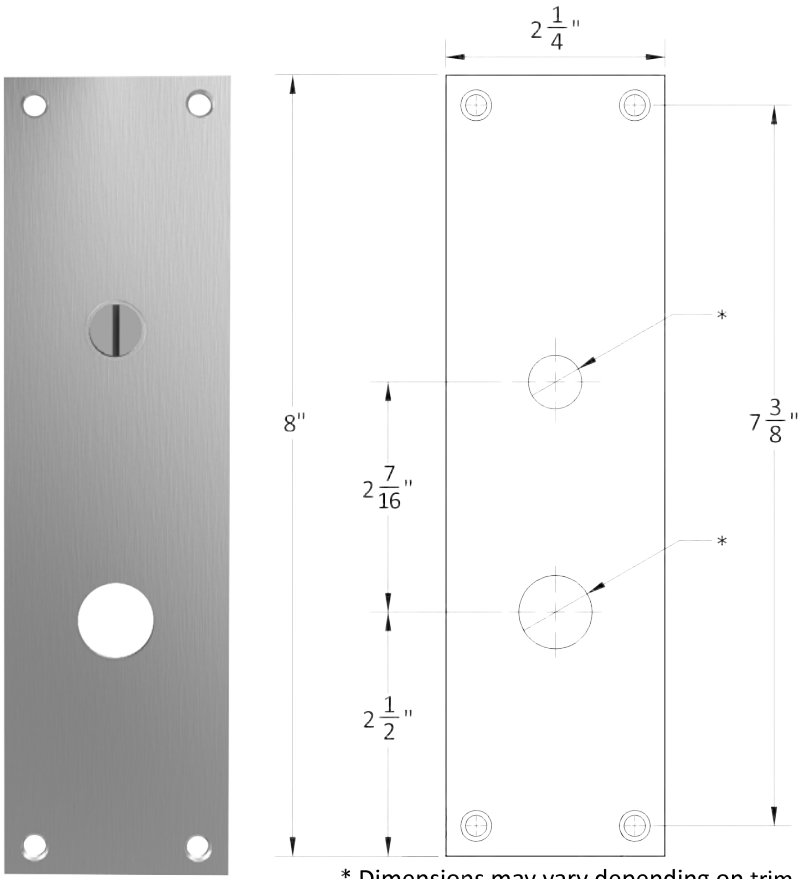

Accurate Escutcheons

1E-E
Emergency Coin Release