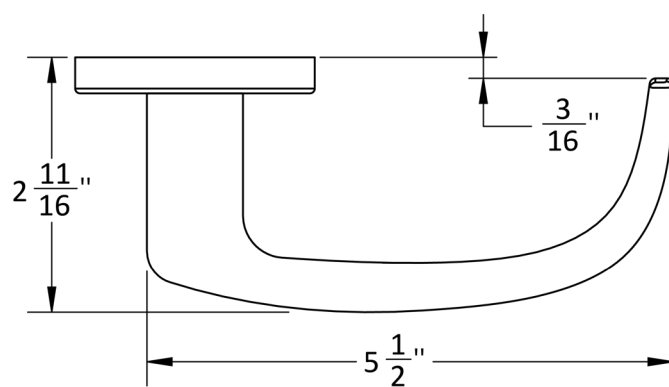

24L/2R ROSE

Accurate Lever Trim | 39L Lever

39L/1E ESCUTCHEON

39L/1R ROSE

39L/2R/4R ROSE

Accurate Roses

1R ROSE

Front

Side

SILENTPAC™ LEVER DAMPENING DISC CAN BE SPECIFIED WITH THE 1R ROSE VISIT SILENTPACSOLUTIONS.COM

2R ROSE

Side

Inside

Outside

4R ROSE

Side

Inside

Outside

Accurate Escutcheons

1E-B
Blank

* Dimensions may vary depending on trim

1E-C
Cylinder

* Dimensions may vary depending on trim

1E-T
Thumb Turn