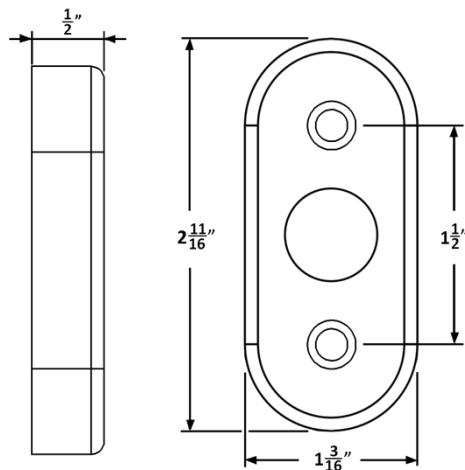

24L/2R ROSE

Accurate Lever Trim | 39L Lever

39L/1E ESCUTCHEON

39L/1R ROSE

39L/2R/4R ROSE

Accurate Roses

1R ROSE

Front

Side

SILENTPAC™ LEVER DAMPENING DISC CAN BE SPECIFIED WITH THE 1R ROSE VISIT SILENTPACSOLUTIONS.COM

2R ROSE

Side

Inside

Outside

4R ROSE

Side

Inside

Outside

Accurate Escutcheons

1E-B
Blank

* Dimensions may vary depending on trim

1E-C
Cylinder

* Dimensions may vary depending on trim

1E-T
Thumb Turn