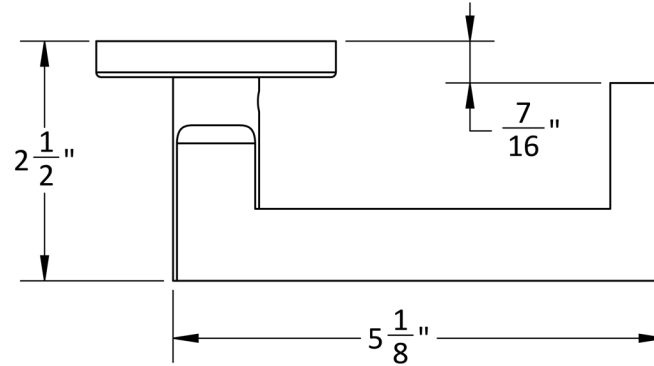

ACCURATE LOCK & HARDWARE

AMERICAN CRAFTED SINCE 1972

Lever, Rose + Escutcheon Trim

MEETS CALIFORNIA ADA GUIDELINES

Accurate Lever Trim | 20L Lever

20L/1E ESCUTCHEON

20L/1R ROSE

Accurate Lever Trim | 24L Lever

24L/2R ROSE

Accurate Lever Trim | 39L Lever

39L/1E ESCUTCHEON

39L/1R ROSE

39L/2R/4R ROSE

Accurate Roses

1R ROSE

Front

Side

SILENTPAC™ LEVER DAMPENING DISC CAN BE SPECIFIED WITH THE 1R ROSE VISIT SILENTPACSOLUTIONS.COM

2R ROSE

Side

Inside

Outside

4R ROSE

Side

Inside

Outside

Accurate Escutcheons

1E-B
Blank

* Dimensions may vary depending on trim

1E-C
Cylinder

* Dimensions may vary depending on trim

1E-T
Thumb Turn