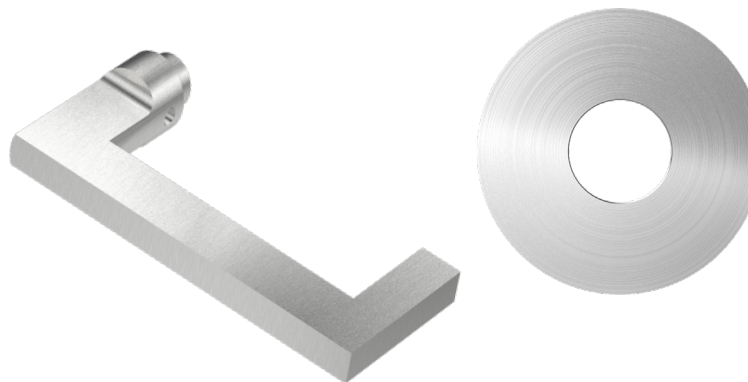

ACCURATE LOCK & HARDWARE

AMERICAN CRAFTED SINCE 1972

Lever, Rose + Escutcheon Trim

MEETS CALIFORNIA ADA GUIDELINES

Accurate Lever Trim | 20L Lever

20L/1E ESCUTCHEON

20L/1R ROSE

Accurate Lever Trim | 24L Lever

24L/2R ROSE

Accurate Lever Trim | 39L Lever

39L/1E ESCUTCHEON

39L/1R ROSE

39L/2R/4R ROSE

Accurate Roses

1R ROSE

Front

Side

SILENTPAC™ LEVER DAMPENING DISC CAN BE SPECIFIED WITH THE 1R ROSE VISIT SILENTPACSOLUTIONS.COM

2R ROSE

Side

Inside

Outside

4R ROSE

Side

Inside

Outside

Accurate Escutcheons

1E-B
Blank

* Dimensions may vary depending on trim

1E-C
Cylinder

* Dimensions may vary depending on trim

1E-T
Thumb Turn