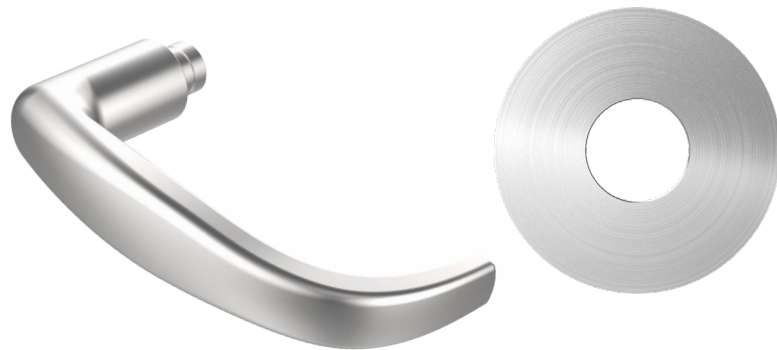

ACCURATE LOCK & HARDWARE

AMERICAN CRAFTED SINCE 1972

Lever, Rose + Escutcheon Trim

MEETS CALIFORNIA ADA GUIDELINES

Accurate Lever Trim | 20L Lever

20L/1E ESCUTCHEON

20L/1R ROSE

Accurate Lever Trim | 24L Lever

24L/2R ROSE

Accurate Lever Trim | 39L Lever

39L/1E ESCUTCHEON

39L/1R ROSE

39L/2R/4R ROSE

Accurate Roses

1R ROSE

Front

Side

SILENTPAC™ LEVER DAMPENING DISC CAN BE SPECIFIED WITH THE 1R ROSE VISIT SILENTPACSOLUTIONS.COM

2R ROSE

Side

Inside

Outside

4R ROSE

Side

Inside

Outside

Accurate Escutcheons

1E-B
Blank

* Dimensions may vary depending on trim

1E-C
Cylinder

* Dimensions may vary depending on trim

1E-T
Thumb Turn