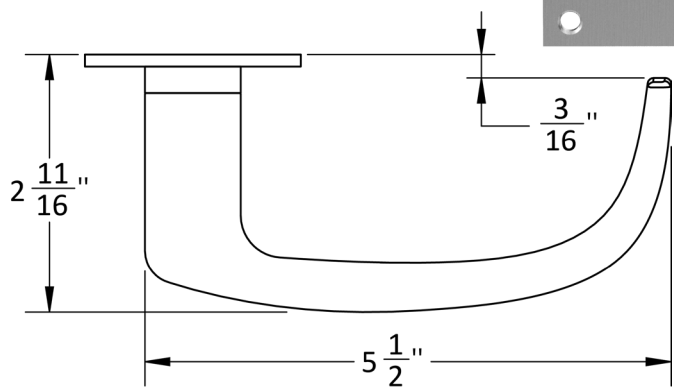

24L/2R ROSE

Accurate Lever Trim | 39L Lever

39L/1E ESCUTCHEON

39L/1R ROSE

39L/2R/4R ROSE

Accurate Roses

1R ROSE

Front

Side

SILENTPAC™ LEVER DAMPENING DISC CAN BE SPECIFIED WITH THE 1R ROSE VISIT SILENTPACSOLUTIONS.COM

2R ROSE

Side

Inside

Outside

4R ROSE

Side

Inside

Outside

Accurate Escutcheons

1E-B
Blank

* Dimensions may vary depending on trim

1E-C
Cylinder

* Dimensions may vary depending on trim

1E-T
Thumb Turn