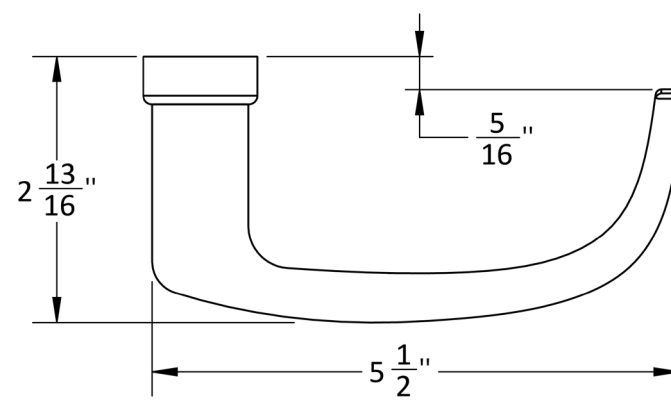

24L/2R ROSE

Accurate Lever Trim | 39L Lever

39L/1E ESCUTCHEON

39L/1R ROSE

39L/2R/4R ROSE

Accurate Roses

1R ROSE

Front

Side

SILENTPAC™ LEVER DAMPENING DISC CAN BE SPECIFIED WITH THE 1R ROSE VISIT SILENTPACSOLUTIONS.COM

2R ROSE

Side

Inside

Outside

4R ROSE

Side

Inside

Outside

Accurate Escutcheons

1E-B
Blank

* Dimensions may vary depending on trim

1E-C
Cylinder

* Dimensions may vary depending on trim

1E-T
Thumb Turn