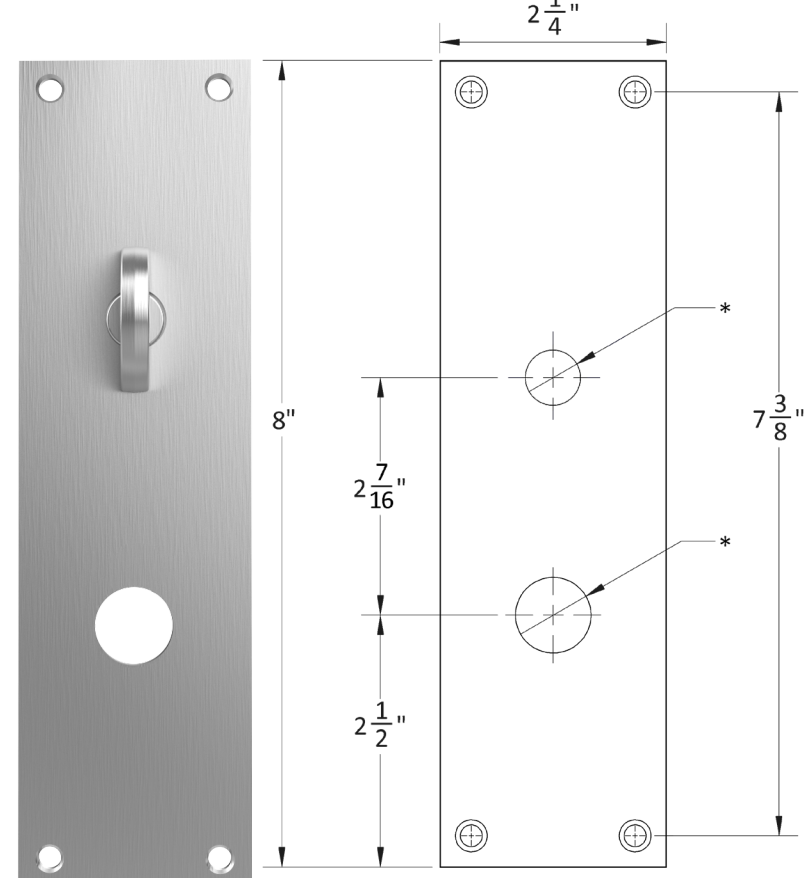

Inside

Outside

Accurate Escutcheons

1E-B
Blank

* Dimensions may vary depending on trim

1E-C
Cylinder

* Dimensions may vary depending on trim

1E-T
Thumb Turn

* Dimensions may vary depending on trim

Accurate Escutcheons

1E-E
Emergency Coin Release

* Dimensions may vary depending on trim

1E-Oi
Occupancy Indicator

* Dimensions may vary depending on trim

1E-ADA
ADA Thumb Turn