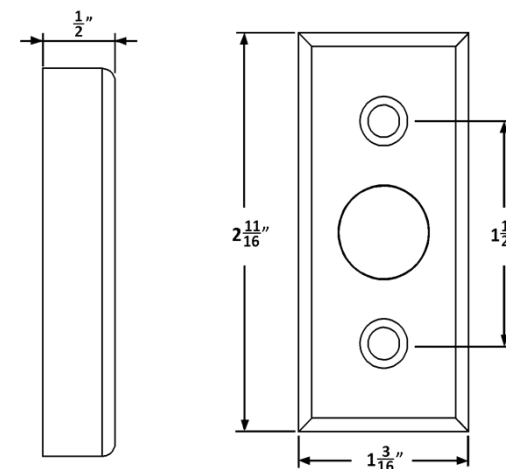

Side

SILENTPAC™ LEVER DAMPENING DISC CAN BE SPECIFIED WITH THE 1R ROSE VISIT SILENTPACSOLUTIONS.COM

2R ROSE

Side

Inside

Outside

4R ROSE

Side

Inside

Outside

Accurate Escutcheons

1E-B
Blank

* Dimensions may vary depending on trim

1E-C
Cylinder

* Dimensions may vary depending on trim

1E-T
Thumb Turn