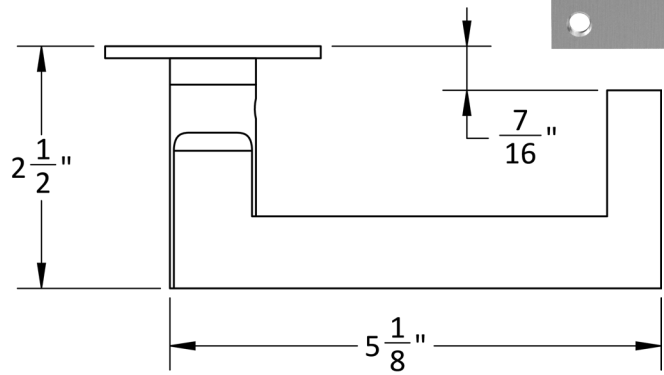

ACCURATE LOCK & HARDWARE

AMERICAN CRAFTED SINCE 1972

Lever, Rose + Escutcheon Trim

MEETS CALIFORNIA ADA GUIDELINES

Accurate Lever Trim | 20L Lever

20L/1E ESCUTCHEON

20L/1R ROSE

Accurate Lever Trim | 24L Lever

24L/2R ROSE

Accurate Lever Trim | 39L Lever

39L/1E ESCUTCHEON

39L/1R ROSE

39L/2R/4R ROSE

Accurate Roses

1R ROSE

Front

Side

SILENTPAC™ LEVER DAMPENING DISC CAN BE SPECIFIED WITH THE 1R ROSE VISIT SILENTPACSOLUTIONS.COM

2R ROSE

Side

Inside

Outside

4R ROSE

Side

Inside

Outside

Accurate Escutcheons

1E-B
Blank

* Dimensions may vary depending on trim

1E-C
Cylinder

* Dimensions may vary depending on trim

1E-T
Thumb Turn