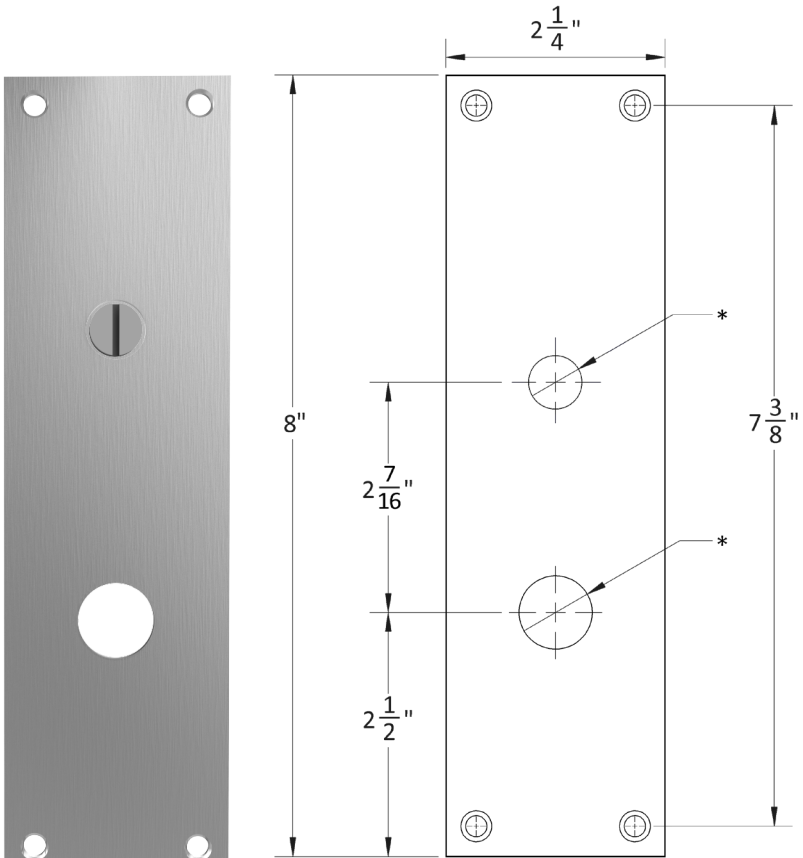

Inside

Outside

Accurate Escutcheons

1E-B
Blank

* Dimensions may vary depending on trim

1E-C
Cylinder

* Dimensions may vary depending on trim

1E-T
Thumb Turn

* Dimensions may vary depending on trim

Accurate Escutcheons

1E-E
Emergency Coin Release

* Dimensions may vary depending on trim

1E-Oi
Occupancy Indicator

* Dimensions may vary depending on trim

1E-ADA
ADA Thumb Turn