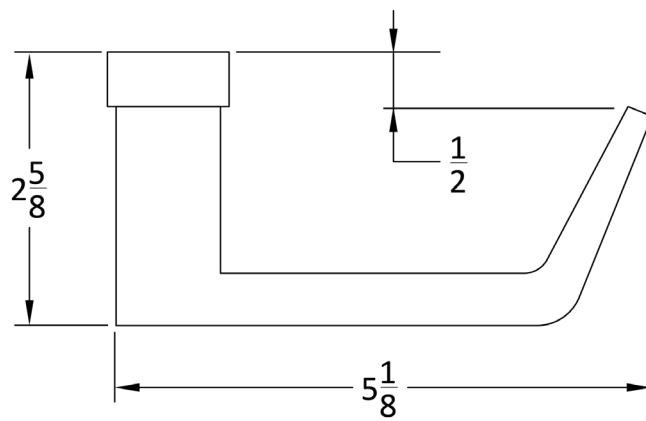

ACCURATE LOCK & HARDWARE

AMERICAN CRAFTED SINCE 1972

Lever, Rose + Escutcheon Trim

MEETS CALIFORNIA ADA GUIDELINES

Accurate Lever Trim | 20L Lever

20L/1E ESCUTCHEON

20L/1R ROSE

Accurate Lever Trim | 24L Lever

24L/2R ROSE

Accurate Lever Trim | 39L Lever

39L/1E ESCUTCHEON

39L/1R ROSE

39L/2R/4R ROSE

Accurate Roses

1R ROSE

Front

Side

SILENTPAC™ LEVER DAMPENING DISC CAN BE SPECIFIED WITH THE 1R ROSE VISIT SILENTPACSOLUTIONS.COM

2R ROSE

Side

Inside

Outside

4R ROSE

Side

Inside

Outside

Accurate Escutcheons

1E-B
Blank

* Dimensions may vary depending on trim

1E-C
Cylinder

* Dimensions may vary depending on trim

1E-T
Thumb Turn