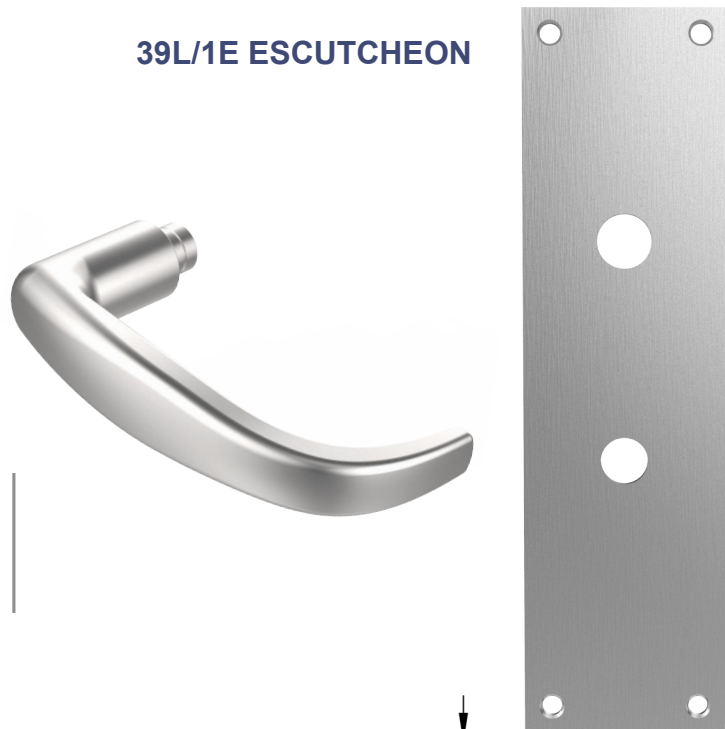

ACCURATE LOCK & HARDWARE

AMERICAN CRAFTED SINCE 1972

Lever, Rose + Escutcheon Trim

MEETS CALIFORNIA ADA GUIDELINES

Accurate Lever Trim | 20L Lever

20L/1E ESCUTCHEON

20L/1R ROSE

Accurate Lever Trim | 24L Lever

24L/2R ROSE

Accurate Lever Trim | 39L Lever

39L/1E ESCUTCHEON

39L/1R ROSE

39L/2R/4R ROSE

Accurate Roses

1R ROSE

Front

Side

SILENTPAC™ LEVER DAMPENING DISC CAN BE SPECIFIED WITH THE 1R ROSE VISIT SILENTPACSOLUTIONS.COM

2R ROSE

Side

Inside

Outside

4R ROSE

Side

Inside

Outside

Accurate Escutcheons

1E-B
Blank

* Dimensions may vary depending on trim

1E-C
Cylinder

* Dimensions may vary depending on trim

1E-T
Thumb Turn