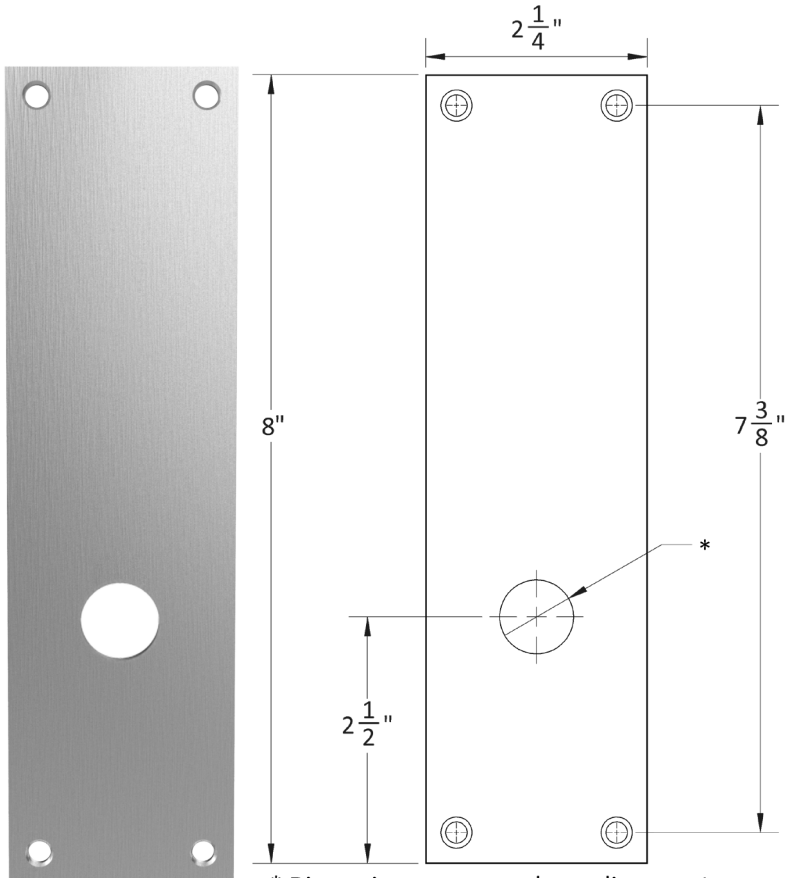

Side

SILENTPAC™ LEVER DAMPENING DISC CAN BE SPECIFIED WITH THE 1R ROSE VISIT SILENTPACSOLUTIONS.COM

2R ROSE

Side

Inside

Outside

4R ROSE

Side

Inside

Outside

Accurate Escutcheons

1E-B
Blank

* Dimensions may vary depending on trim

1E-C
Cylinder

* Dimensions may vary depending on trim

1E-T
Thumb Turn