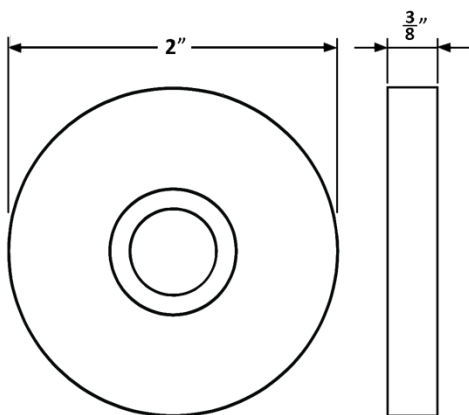

24L/2R ROSE

Accurate Lever Trim | 39L Lever

39L/1E ESCUTCHEON

39L/1R ROSE

39L/2R/4R ROSE

Accurate Roses

1R ROSE

Front

Side

SILENTPAC™ LEVER DAMPENING DISC CAN BE SPECIFIED WITH THE 1R ROSE VISIT SILENTPACSOLUTIONS.COM

2R ROSE

Side

Inside

Outside

4R ROSE

Side

Inside

Outside

Accurate Escutcheons

1E-B
Blank

* Dimensions may vary depending on trim

1E-C
Cylinder

* Dimensions may vary depending on trim

1E-T
Thumb Turn