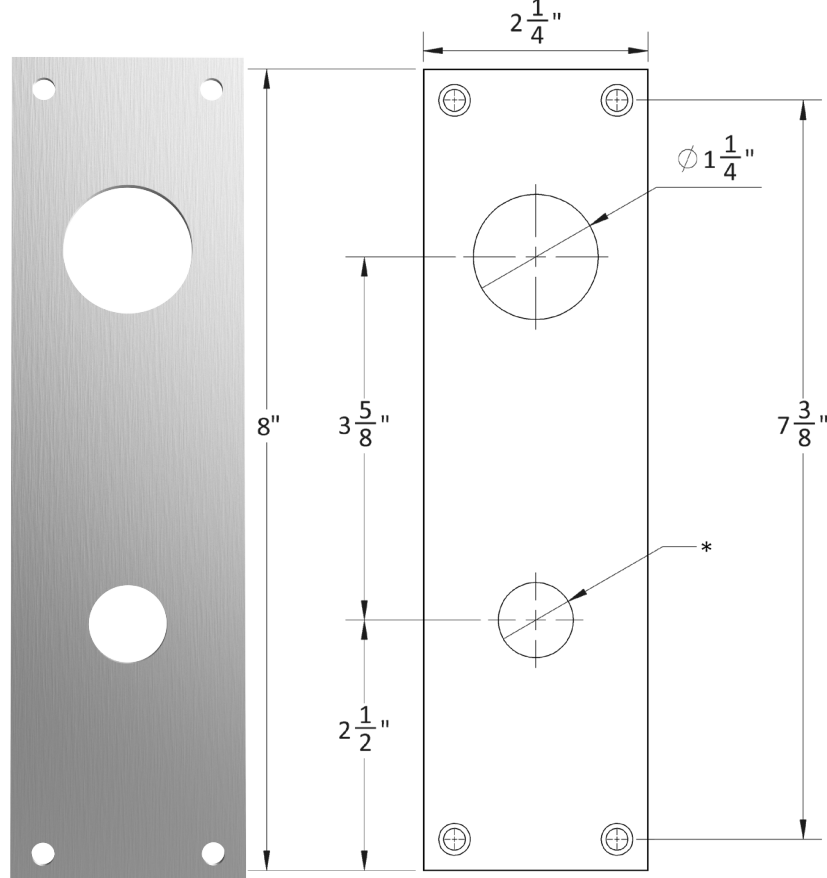

Inside

Outside

Accurate Escutcheons

1E-B
Blank

* Dimensions may vary depending on trim

1E-C
Cylinder

* Dimensions may vary depending on trim

1E-T
Thumb Turn

* Dimensions may vary depending on trim

Accurate Escutcheons

1E-E
Emergency Coin Release

* Dimensions may vary depending on trim

1E-Oi
Occupancy Indicator

* Dimensions may vary depending on trim

1E-ADA
ADA Thumb Turn