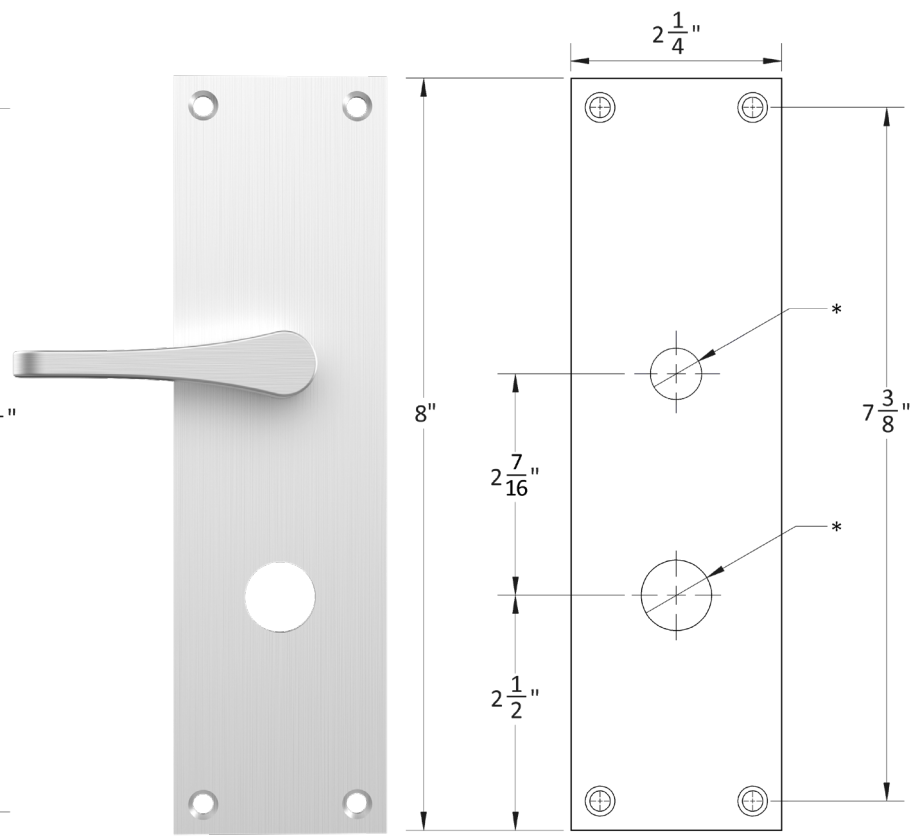

Inside

Outside

Accurate Escutcheons

1E-B
Blank

* Dimensions may vary depending on trim

1E-C
Cylinder

* Dimensions may vary depending on trim

1E-T
Thumb Turn

* Dimensions may vary depending on trim

Accurate Escutcheons

1E-E
Emergency Coin Release

* Dimensions may vary depending on trim

1E-Oi
Occupancy Indicator

* Dimensions may vary depending on trim

1E-ADA
ADA Thumb Turn