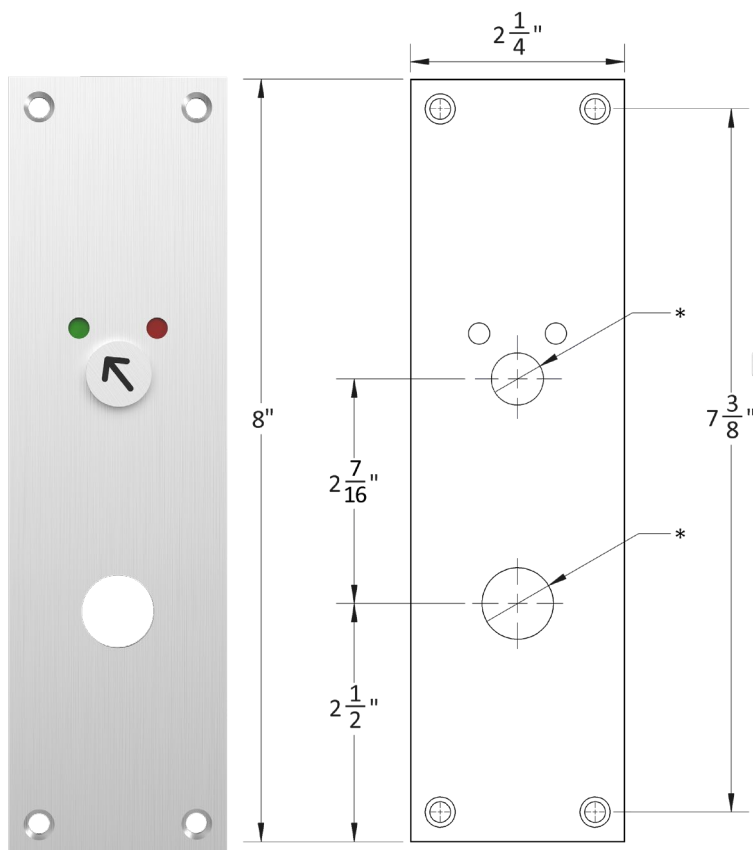

Inside

Outside

Accurate Escutcheons

1E-B
Blank

* Dimensions may vary depending on trim

1E-C
Cylinder

* Dimensions may vary depending on trim

1E-T
Thumb Turn

* Dimensions may vary depending on trim

Accurate Escutcheons

1E-E
Emergency Coin Release

* Dimensions may vary depending on trim

1E-Oi
Occupancy Indicator

* Dimensions may vary depending on trim

1E-ADA
ADA Thumb Turn