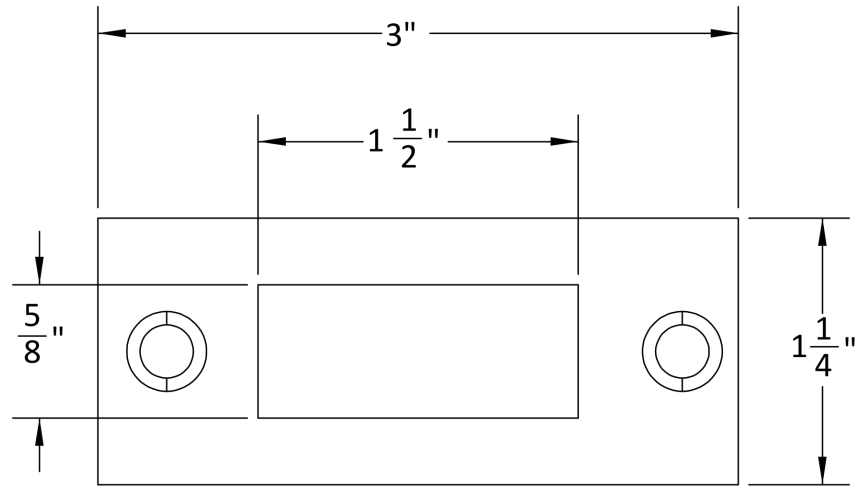

ACCURATE LOCK & HARDWARE

AMERICAN CRAFTED SINCE 1972

8790

DUST PROOF STRIKE 1" THROW

8790 Dust Proof Strike

1" THROW

- Used in floor bolting situations where the deadbolt is thrown through the bottom rail into the floor.
- Minimizes the amount of debris that would normally collect when a flat strike is used in the floor.
- Features a spring plunger which sits flush with the floor when the door is unlocked thus preventing large objects from obstructing the strike hole.

8790

8790 Dust Proof Strike Dimensions

8790

**ACCURATE LOCK & HARDWARE
MANUFACTURERS OF LOCKS AND
CUSTOM ARCHITECTURAL HARDWARE**

1 Annie Place | Stamford, CT 06902

P: 203.348.8865

F: 203.348.5234

E: sales@accuratelockandhardware.com