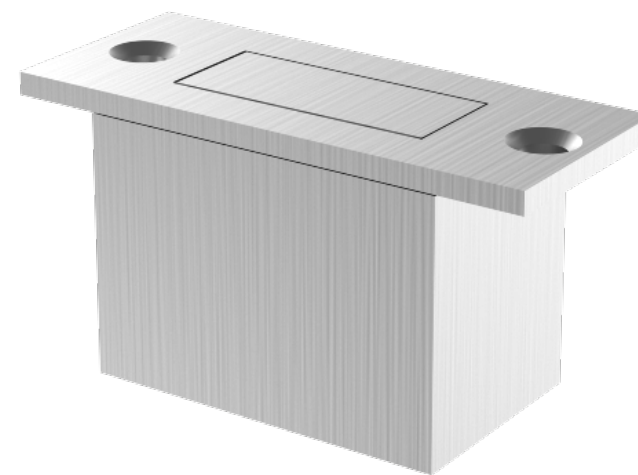

ACCURATE LOCK & HARDWARE

AMERICAN CRAFTED SINCE 1972

8790

DUST PROOF STRIKE 1" THROW

8790 Dust Proof Strike

1" THROW

- Used in floor bolting situations where the deadbolt is thrown through the bottom rail into the floor.
- Minimizes the amount of debris that would normally collect when a flat strike is used in the floor.
- Features a spring plunger which sits flush with the floor when the door is unlocked thus preventing large objects from obstructing the strike hole.

8790

8790 Dust Proof Strike Dimensions

8790

**ACCURATE LOCK & HARDWARE
MANUFACTURERS OF LOCKS AND
CUSTOM ARCHITECTURAL HARDWARE**

1 Annie Place | Stamford, CT 06902

P: 203.348.8865

F: 203.348.5234

E: sales@accuratelockandhardware.com