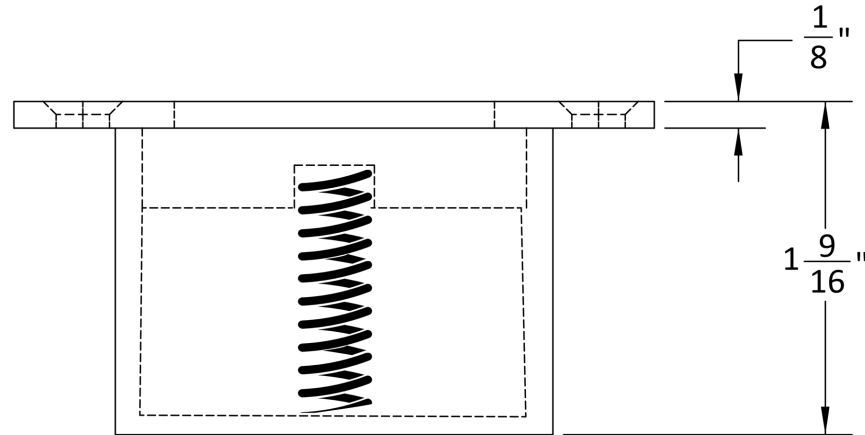

ACCURATE LOCK & HARDWARE

AMERICAN CRAFTED SINCE 1972

8790

DUST PROOF STRIKE 1" THROW

8790 Dust Proof Strike

1" THROW

- Used in floor bolting situations where the deadbolt is thrown through the bottom rail into the floor.
- Minimizes the amount of debris that would normally collect when a flat strike is used in the floor.
- Features a spring plunger which sits flush with the floor when the door is unlocked thus preventing large objects from obstructing the strike hole.

8790

8790 Dust Proof Strike Dimensions

8790

**ACCURATE LOCK & HARDWARE
MANUFACTURERS OF LOCKS AND
CUSTOM ARCHITECTURAL HARDWARE**

1 Annie Place | Stamford, CT 06902

P: 203.348.8865

F: 203.348.5234

E: sales@accuratelockandhardware.com