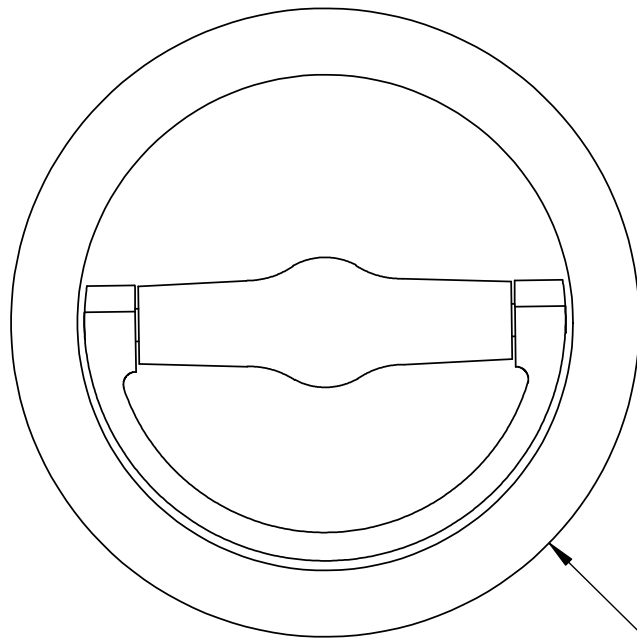

SHOWN
WITH 8MM
SPINDLE

#6 MOUNTING SCREWS

Ø 3"

ACCURATE

LOCK & HARDWARE

AMERICAN CRAFTED SINCE 1972

23DR Round Drop Ring Pull
Concealed Fasteners

Spec.23DR