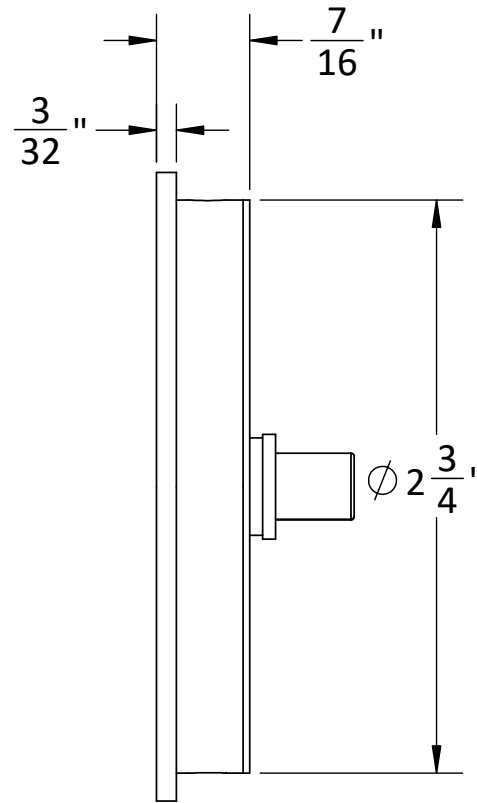

SHOWN
WITH 8MM
SPINDLE

#6 MOUNTING SCREWS

Ø 3"

ACCURATE

LOCK & HARDWARE

AMERICAN CRAFTED SINCE 1972

23DR Round Drop Ring Pull
Concealed Fasteners

Spec.23DR