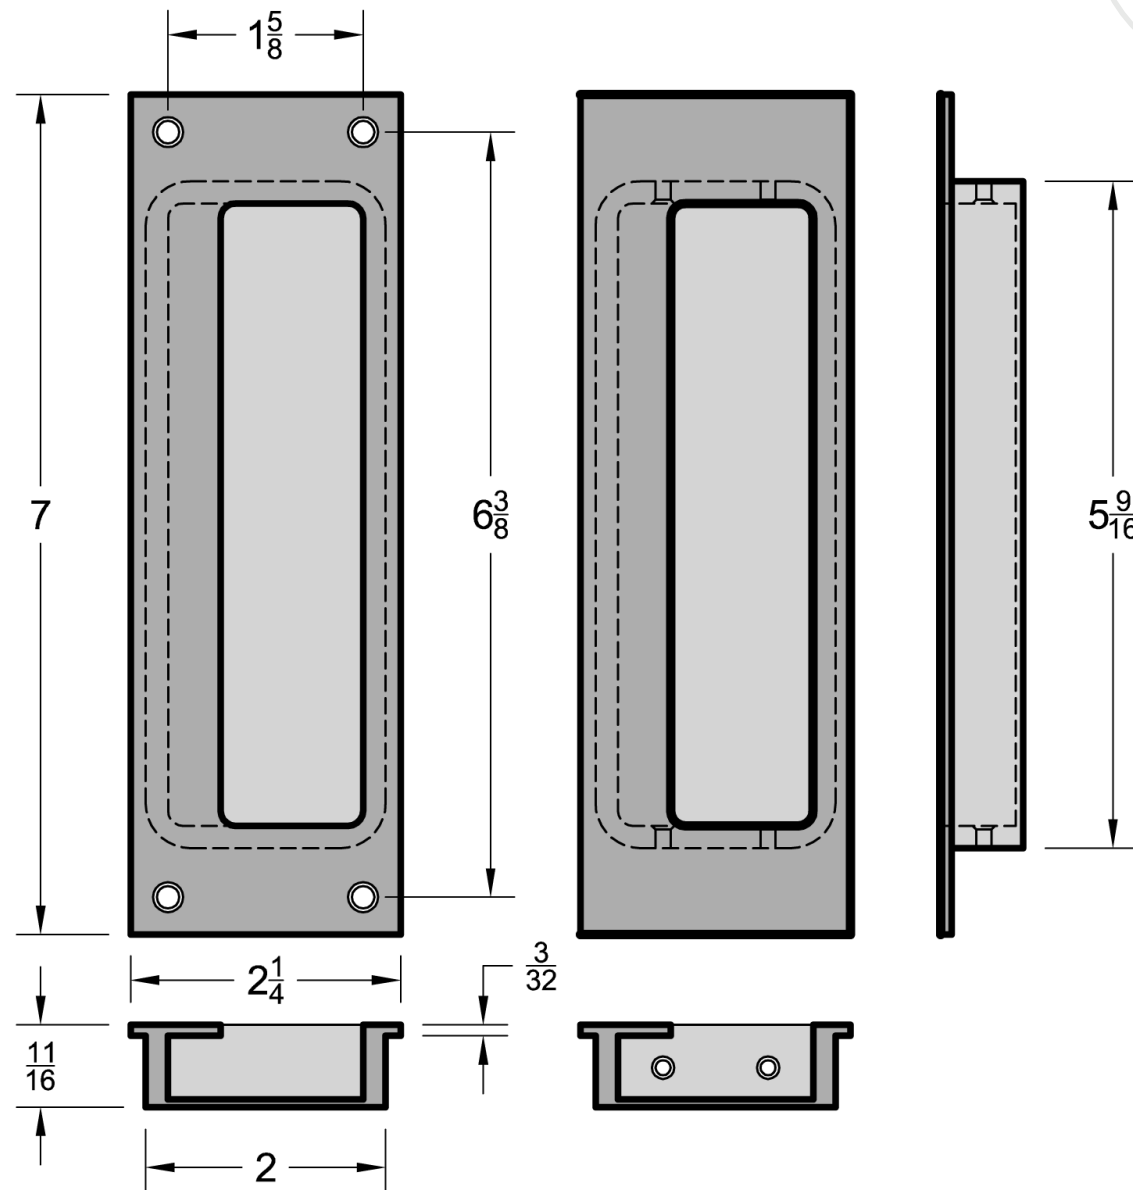

FC7001

7" RECTANGULAR FLUSH PULL, CONCEALED SCREWS

- Premium flush pulls machined out of solid brass
- Most architectural finishes available
- For use on pocket, sliding, or swinging doors