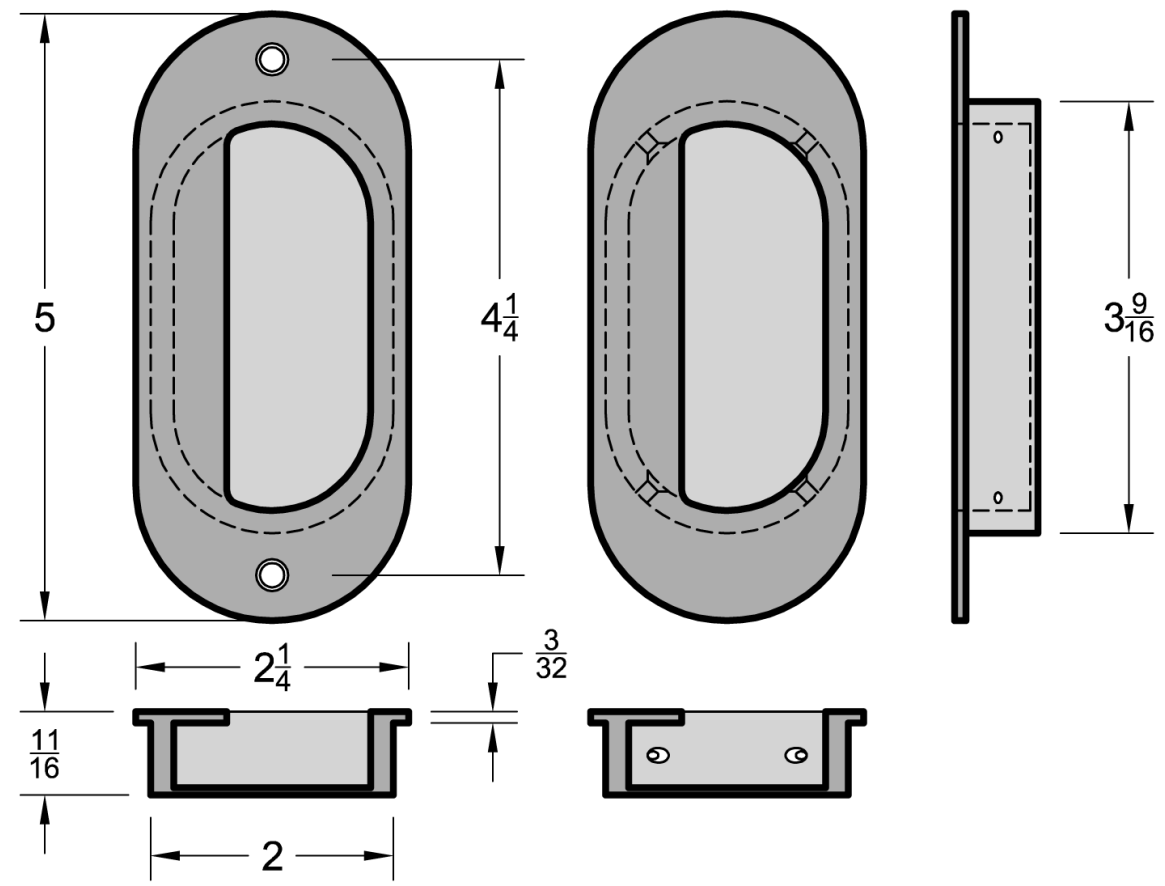

FC5002

5" OBROUND FLUSH PULL, CONCEALED SCREWS

- Premium flush pulls machined out of solid brass
- Most architectural finishes available
- For use on pocket, sliding, or swinging doors