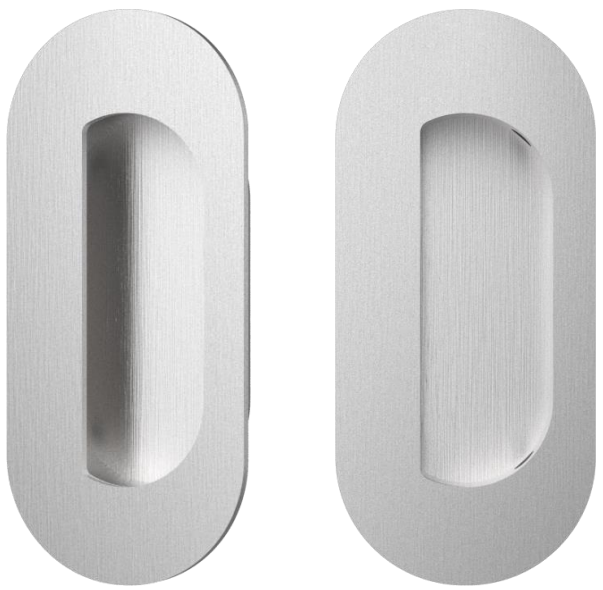

ACCURATE LOCK & HARDWARE

AMERICAN CRAFTED SINCE 1972

FE5002 FLUSH PULL

EXPOSED FASTENERS

| | | |
|--------|------|-------|
| BRASS | US15 | 22pcs |
| FC3004 | | |

FC5002

5" OBROUND FLUSH PULL, CONCEALED SCREWS

- Premium flush pulls machined out of solid brass
- Most architectural finishes available
- For use on pocket, sliding, or swinging doors

**ACCURATE LOCK & HARDWARE
MANUFACTURERS OF LOCKS AND
CUSTOM ARCHITECTURAL HARDWARE**