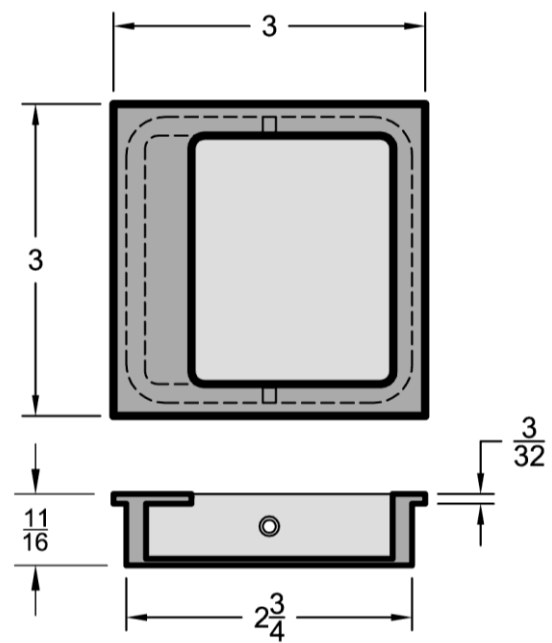

FC3003

3" SQUARE FLUSH PULL, CONCEALED SCREWS

- Premium flush pulls machined out of solid brass
- Most architectural finishes available
- For use on pocket, sliding, or swinging doors