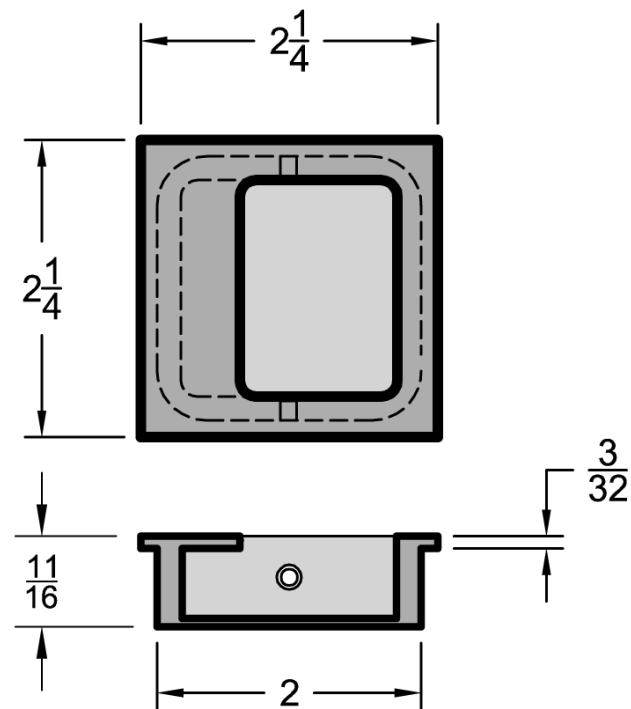

ACCURATE

LOCK & HARDWARE

AMERICAN CRAFTED SINCE 1972

FC2143 FLUSH PULL

CONCEALED FASTENERS

FC2143

2 ¼" SQUARE. FLUSH PULL, CONCEALED SCREWS

- Premium flush pulls machined out of solid brass
- Most architectural finishes available
- For use on pocket, sliding, or swinging doors