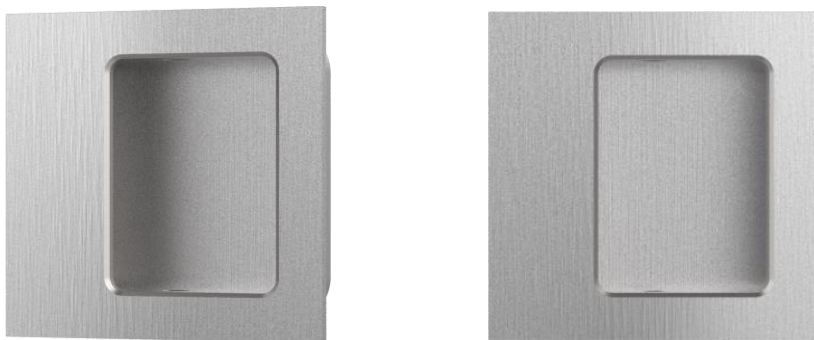

ACCURATE

LOCK & HARDWARE

AMERICAN CRAFTED SINCE 1972

FC2143 FLUSH PULL

CONCEALED FASTENERS

FC2143

2 ¼" SQUARE. FLUSH PULL, CONCEALED SCREWS

- Premium flush pulls machined out of solid brass
- Most architectural finishes available
- For use on pocket, sliding, or swinging doors