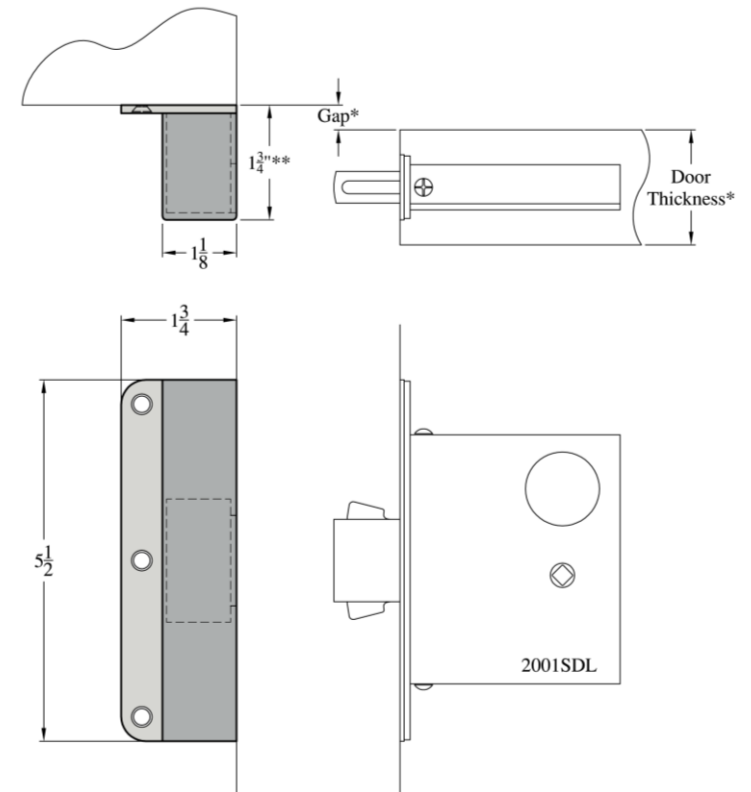

ACCURATE LOCK & HARDWARE

AMERICAN CRAFTED SINCE 1972

2001BSTK

BARN DOOR STRIKE

BRASS	US15	22pcs
FC3004		

BARN DOOR STRIKES

Barn doors have become increasingly popular for optimizing space, but offering privacy options could be a challenge, especially on single door openings. Accurate's sliding door locks (2001, 9100SDL) can be furnished with a special wall mounted strike.

9100BSTK

Barn door strike (to oppose 9100SDL/SL9100 locks)

2001BSTK

Barn door strike (to oppose 2001 locks)

Please specify: Lock No. x BSTK x Door Thickness x Gap x FINISH

2001BSTK shown

ACCURATE LOCK & HARDWARE
MANUFACTURERS OF LOCKS AND
CUSTOM ARCHITECTURAL HARDWARE