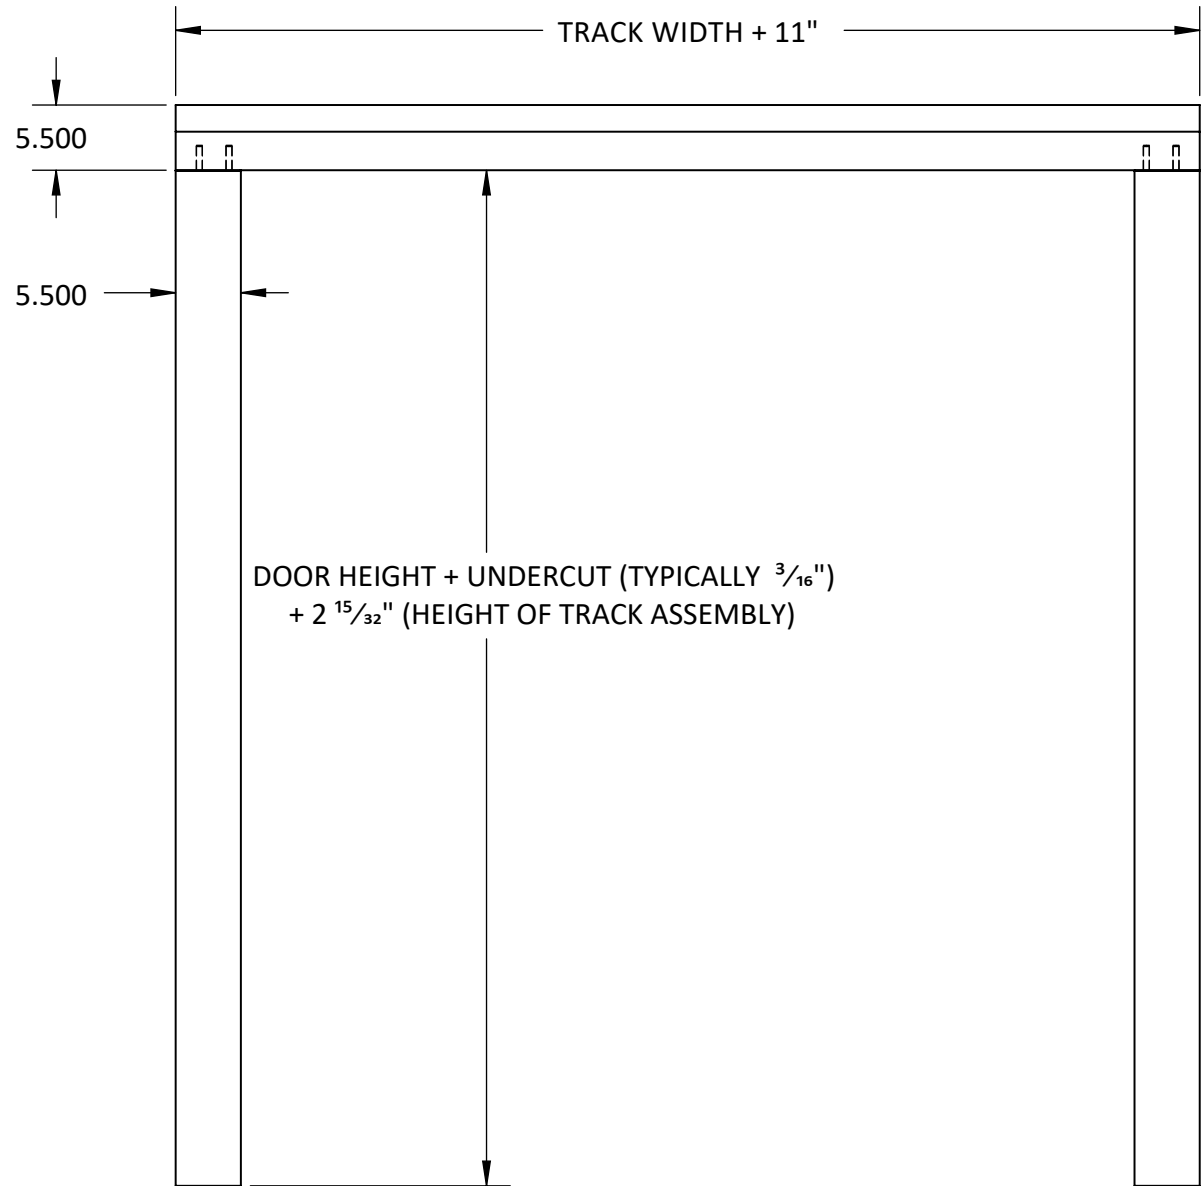

$2\frac{1}{2}$ "

45°

ACCURATE

LOCK & HARDWARE

AMERICAN CRAFTED SINCE 1972

LR-SDS Fast Frame Kit Specs

Spec.LR-SDS-FF