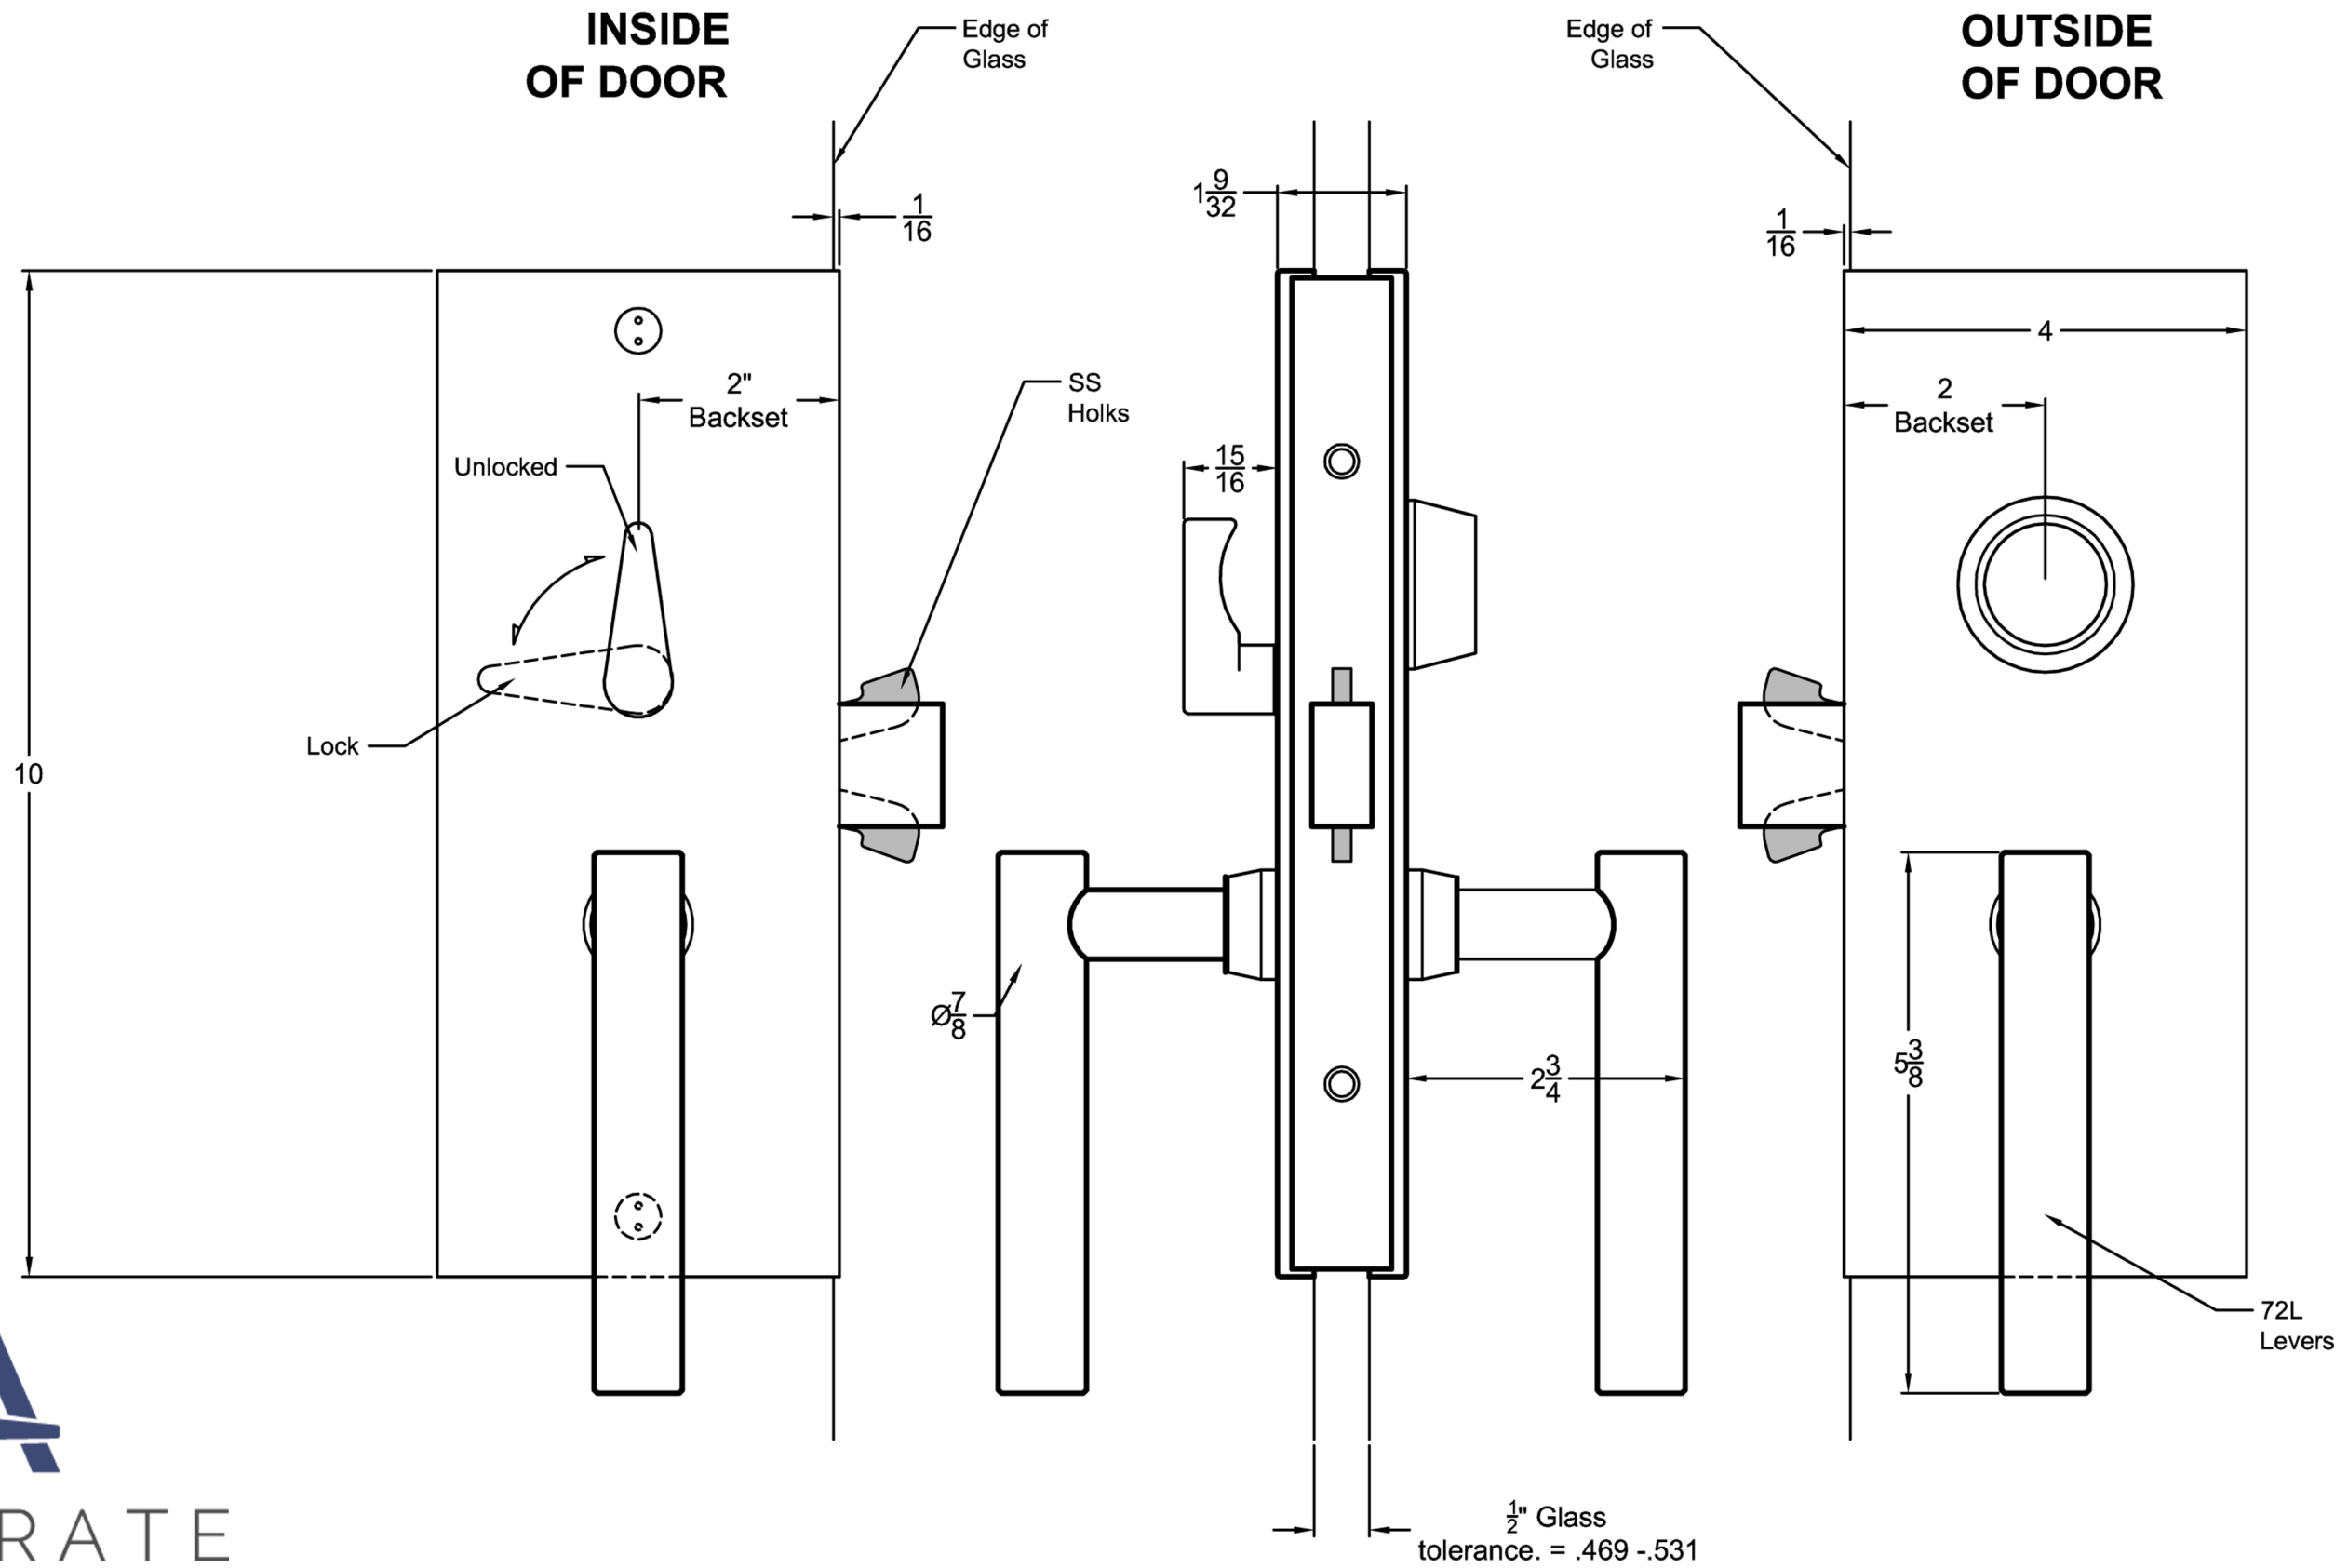

**INSIDE  
OF DOOR**

**OUTSIDE  
OF DOOR**

GS87-3 Entry Sliding Glass Patch

Spec.GS87-3