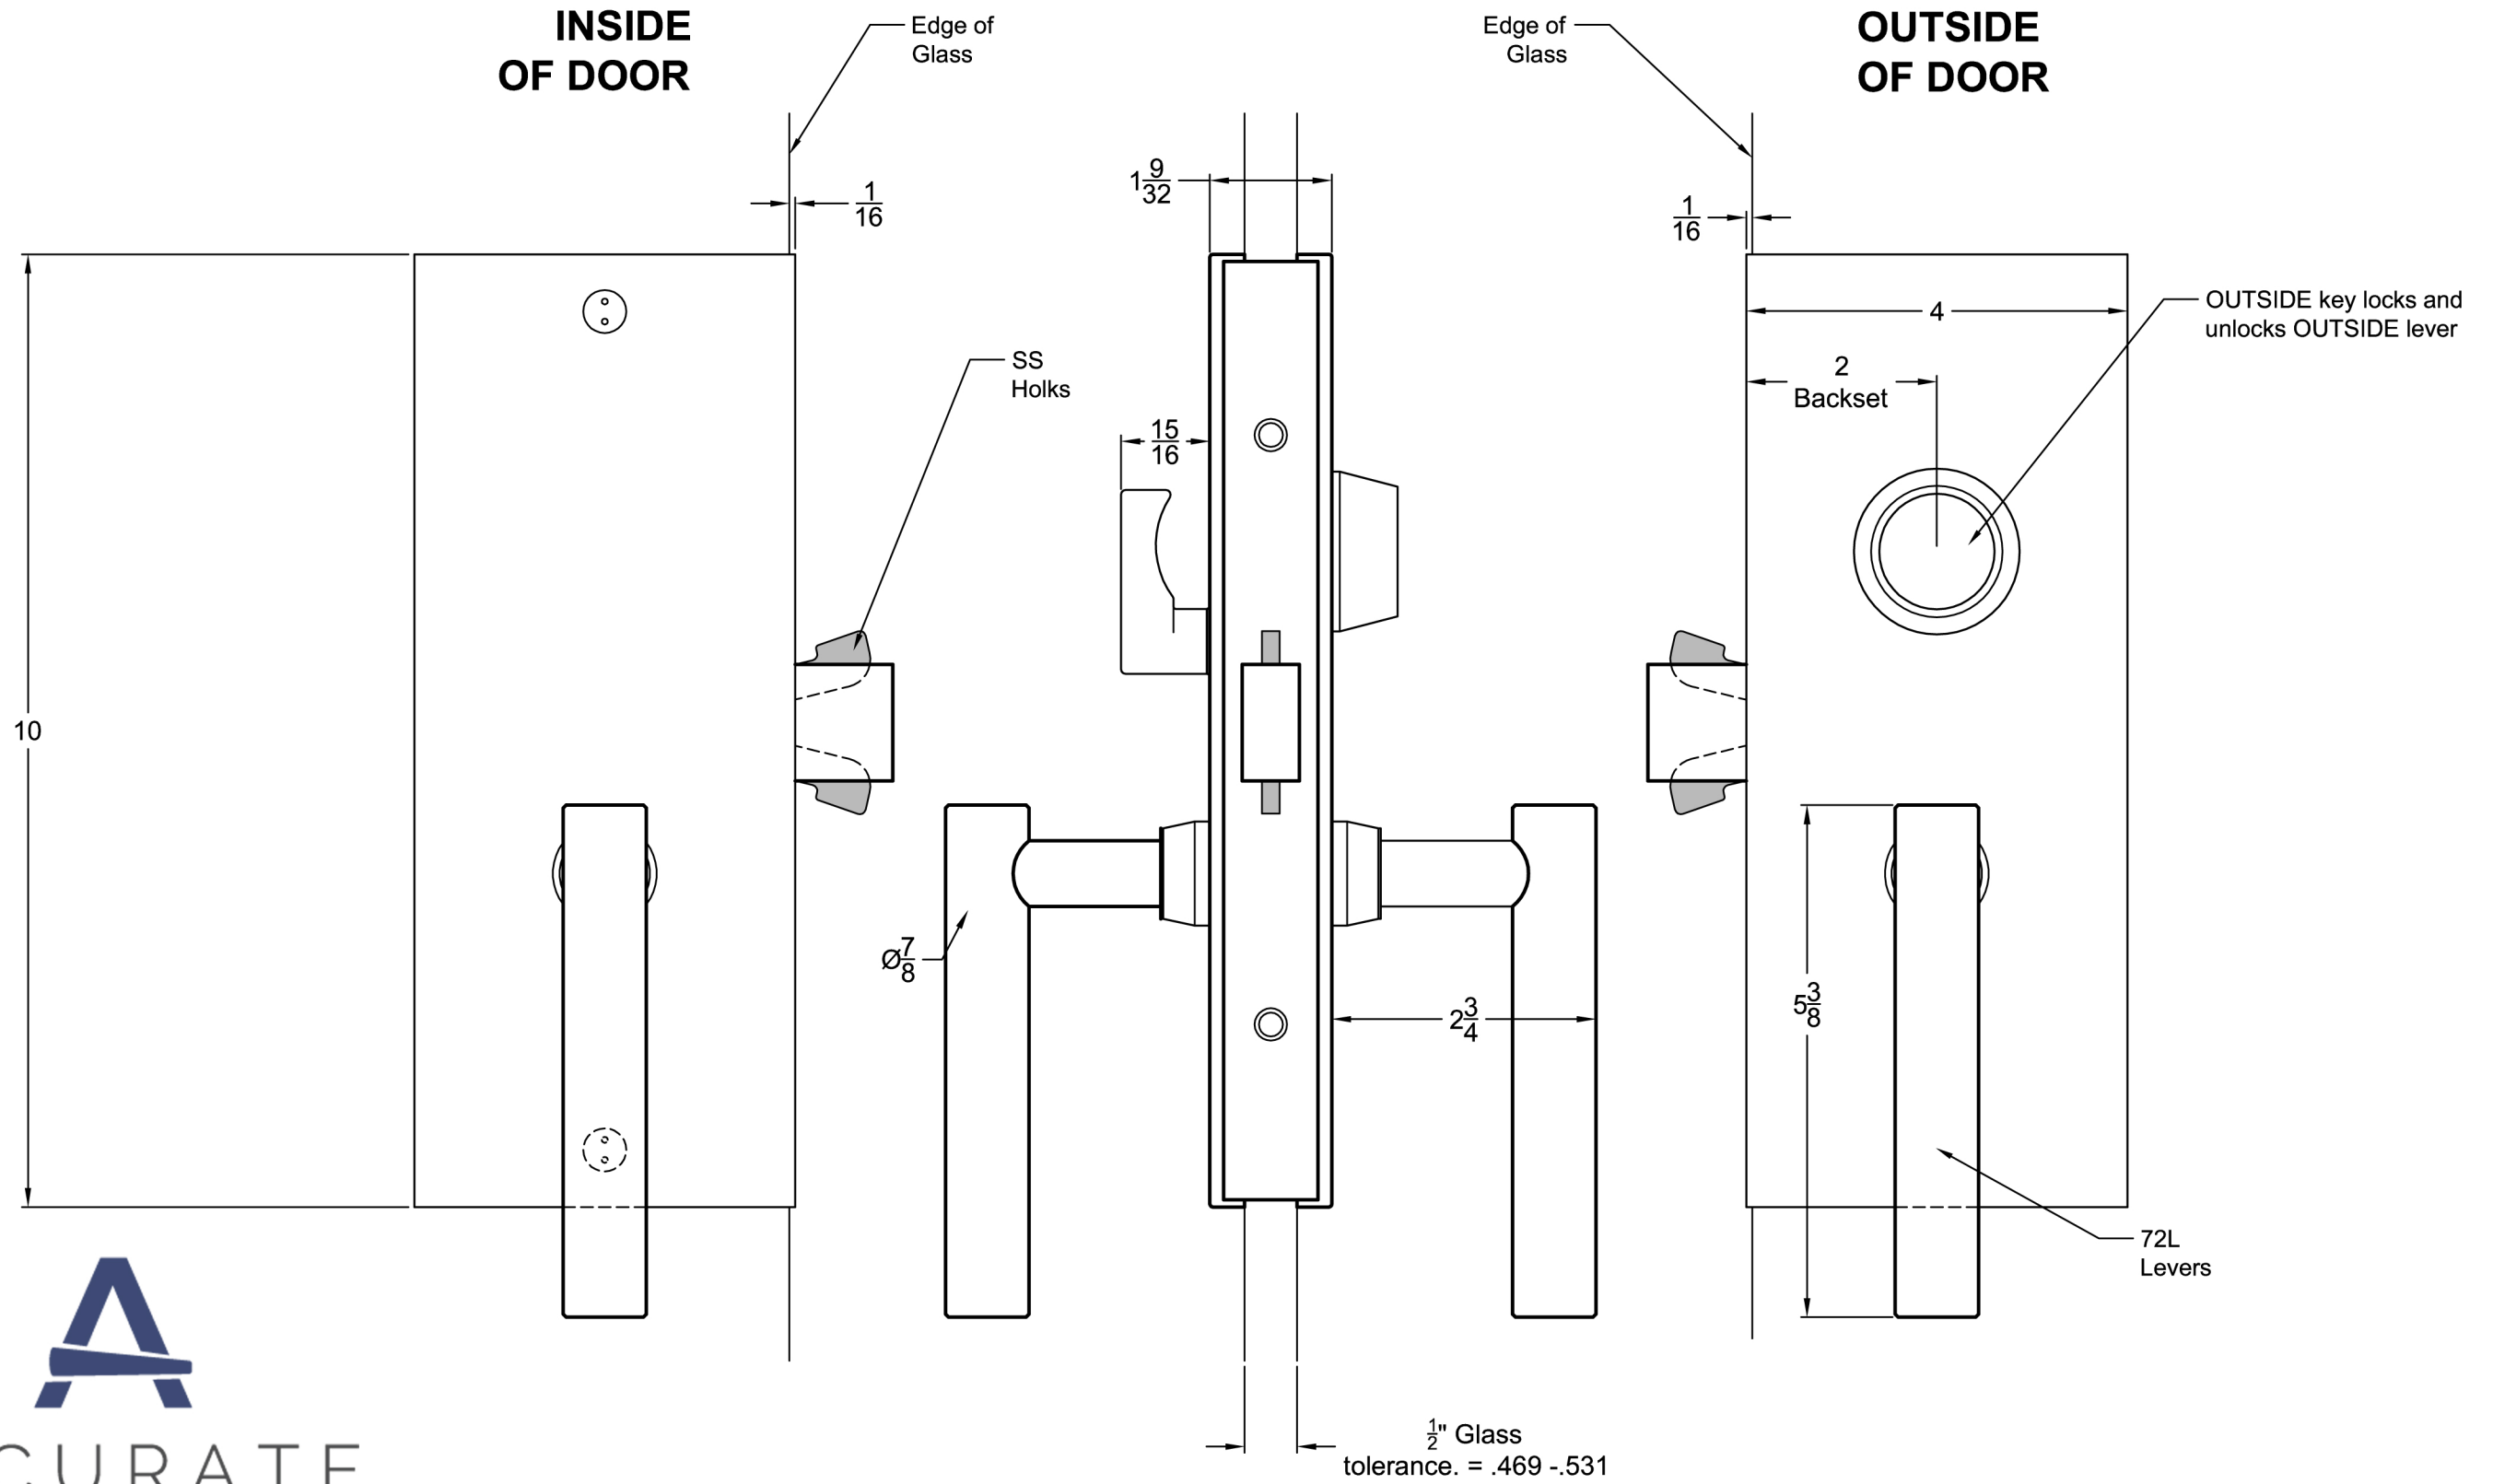

**INSIDE
OF DOOR**

**OUTSIDE
OF DOOR**

A
ACCURATE
LOCK & HARDWARE
AMERICAN CRAFTED SINCE 1972

GS87-3ST Classroom Sliding Glass Patch

Spec.GS87-3ST