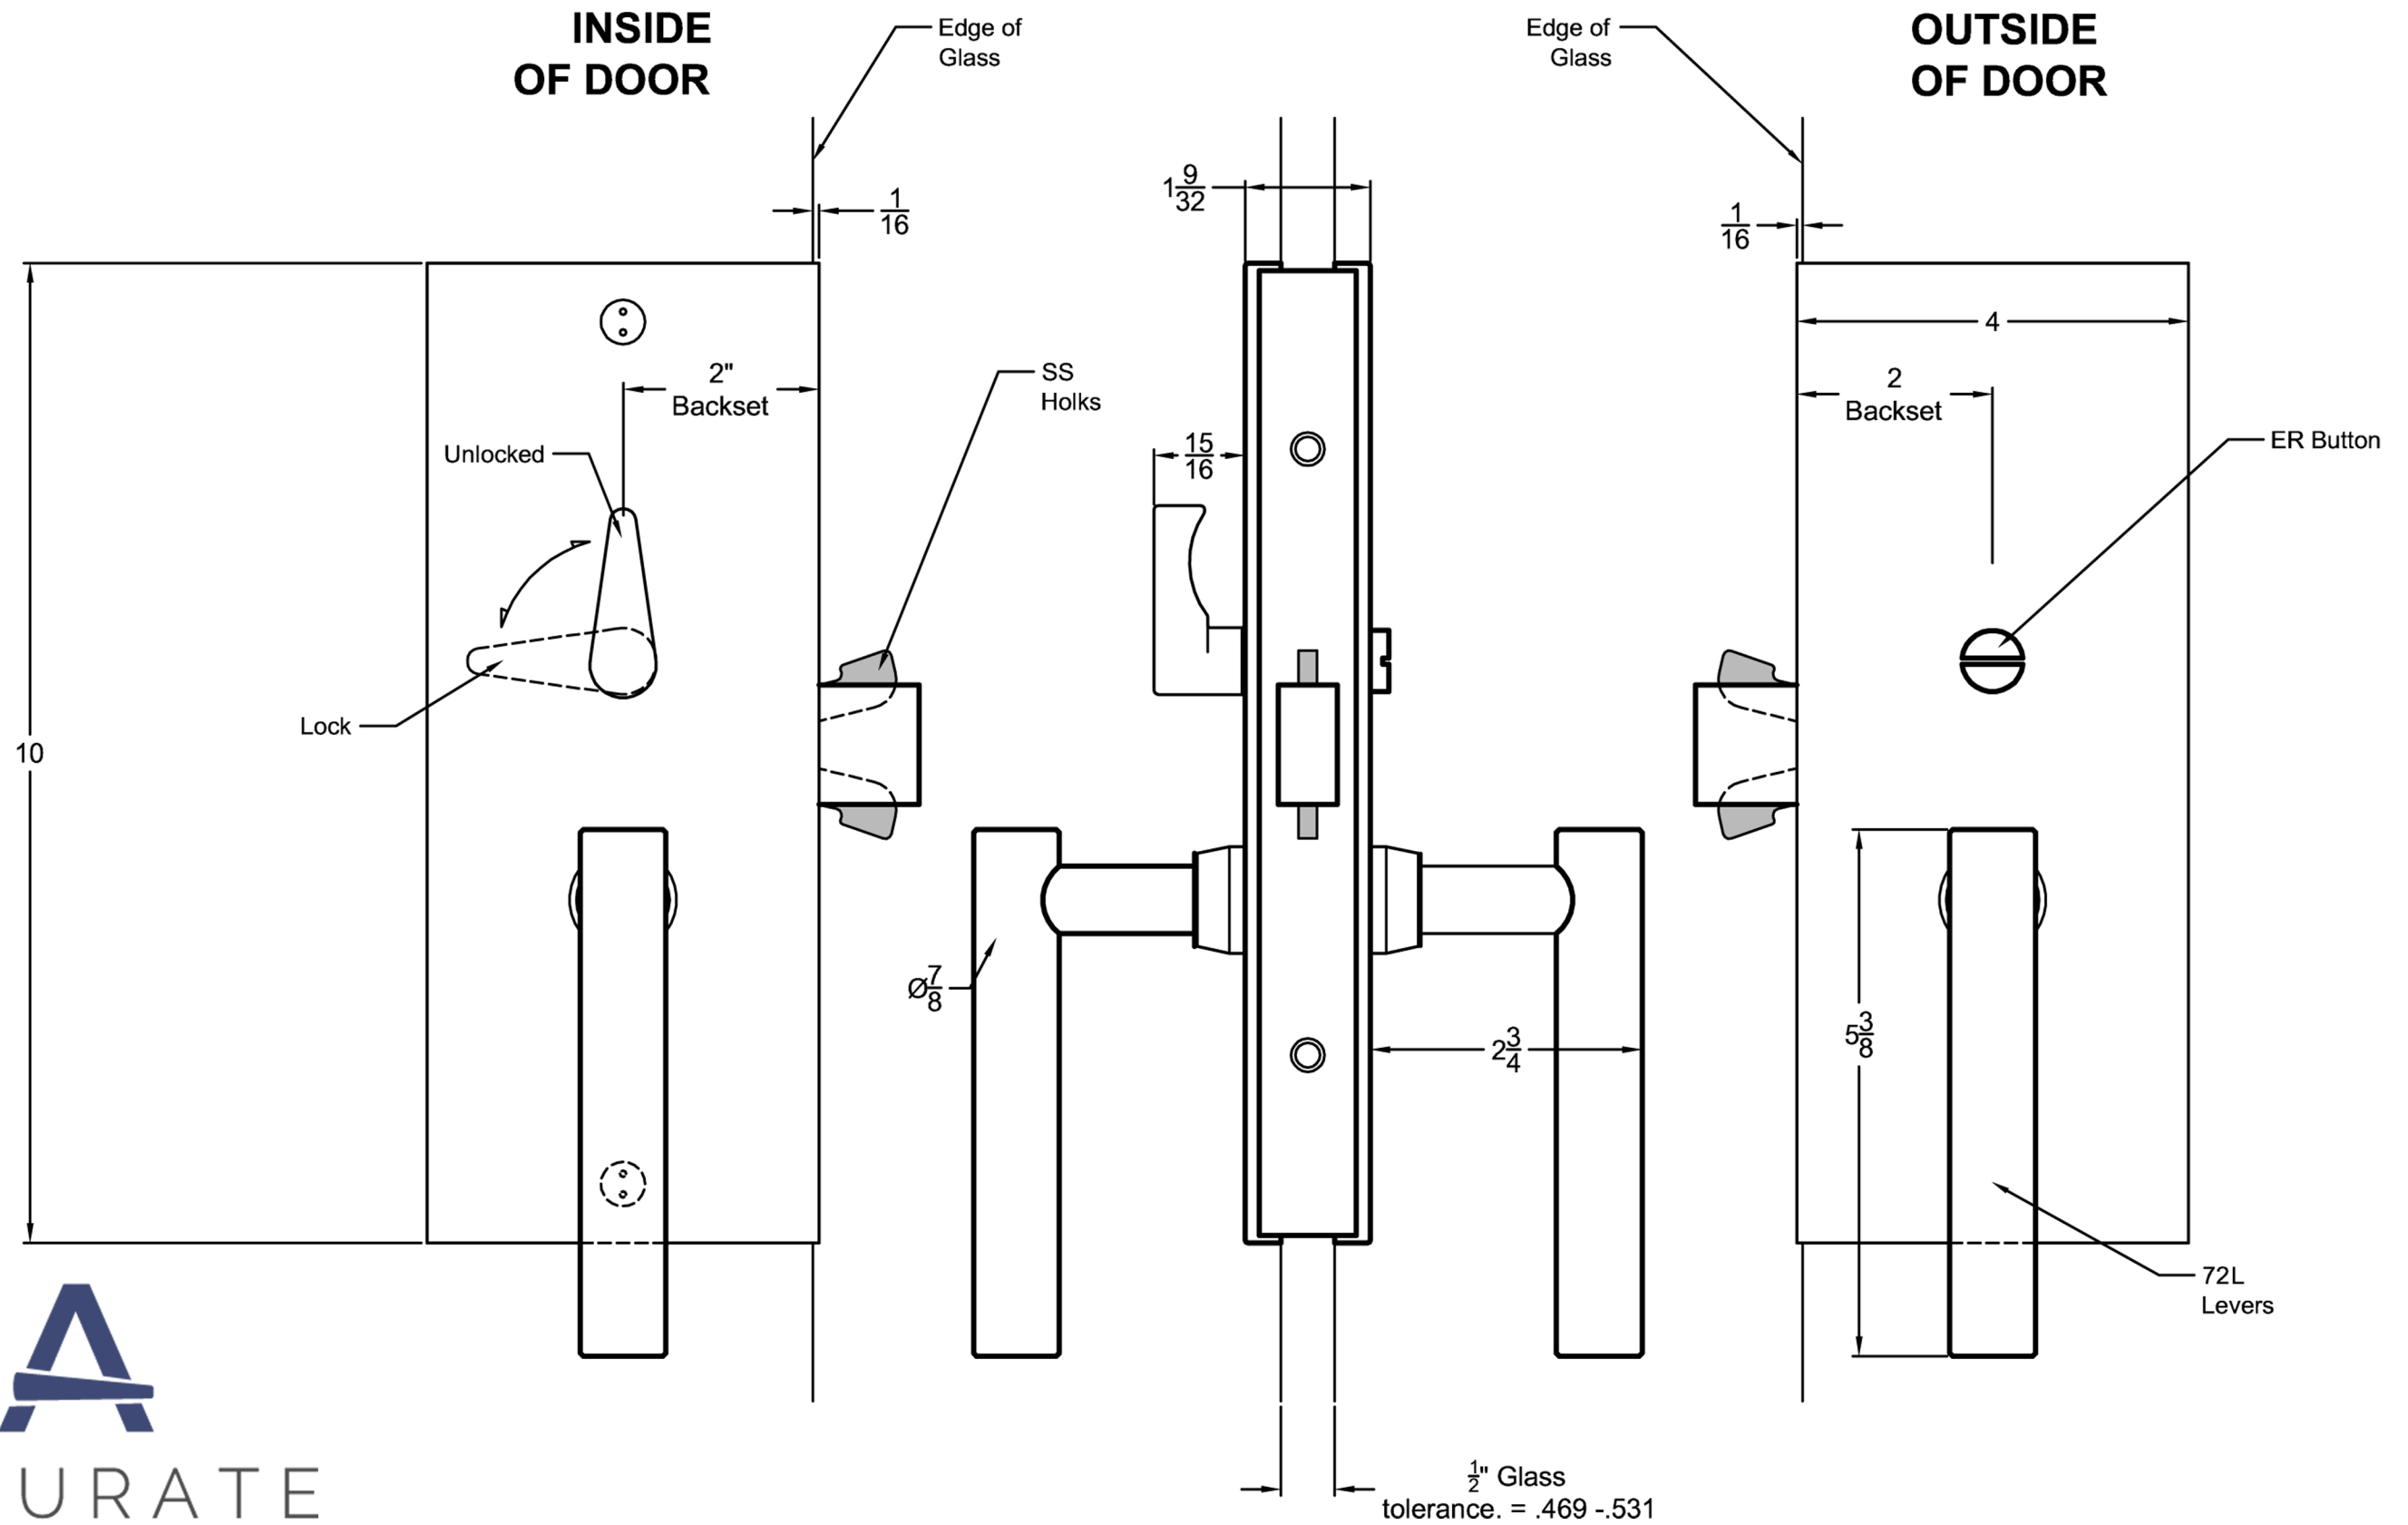

**INSIDE
OF DOOR**

**OUTSIDE
OF DOOR**

ACCURATE
LOCK & HARDWARE
AMERICAN CRAFTED SINCE 1972

GS87-5 Privacy Sliding Glass Patch

Spec.GS87-5