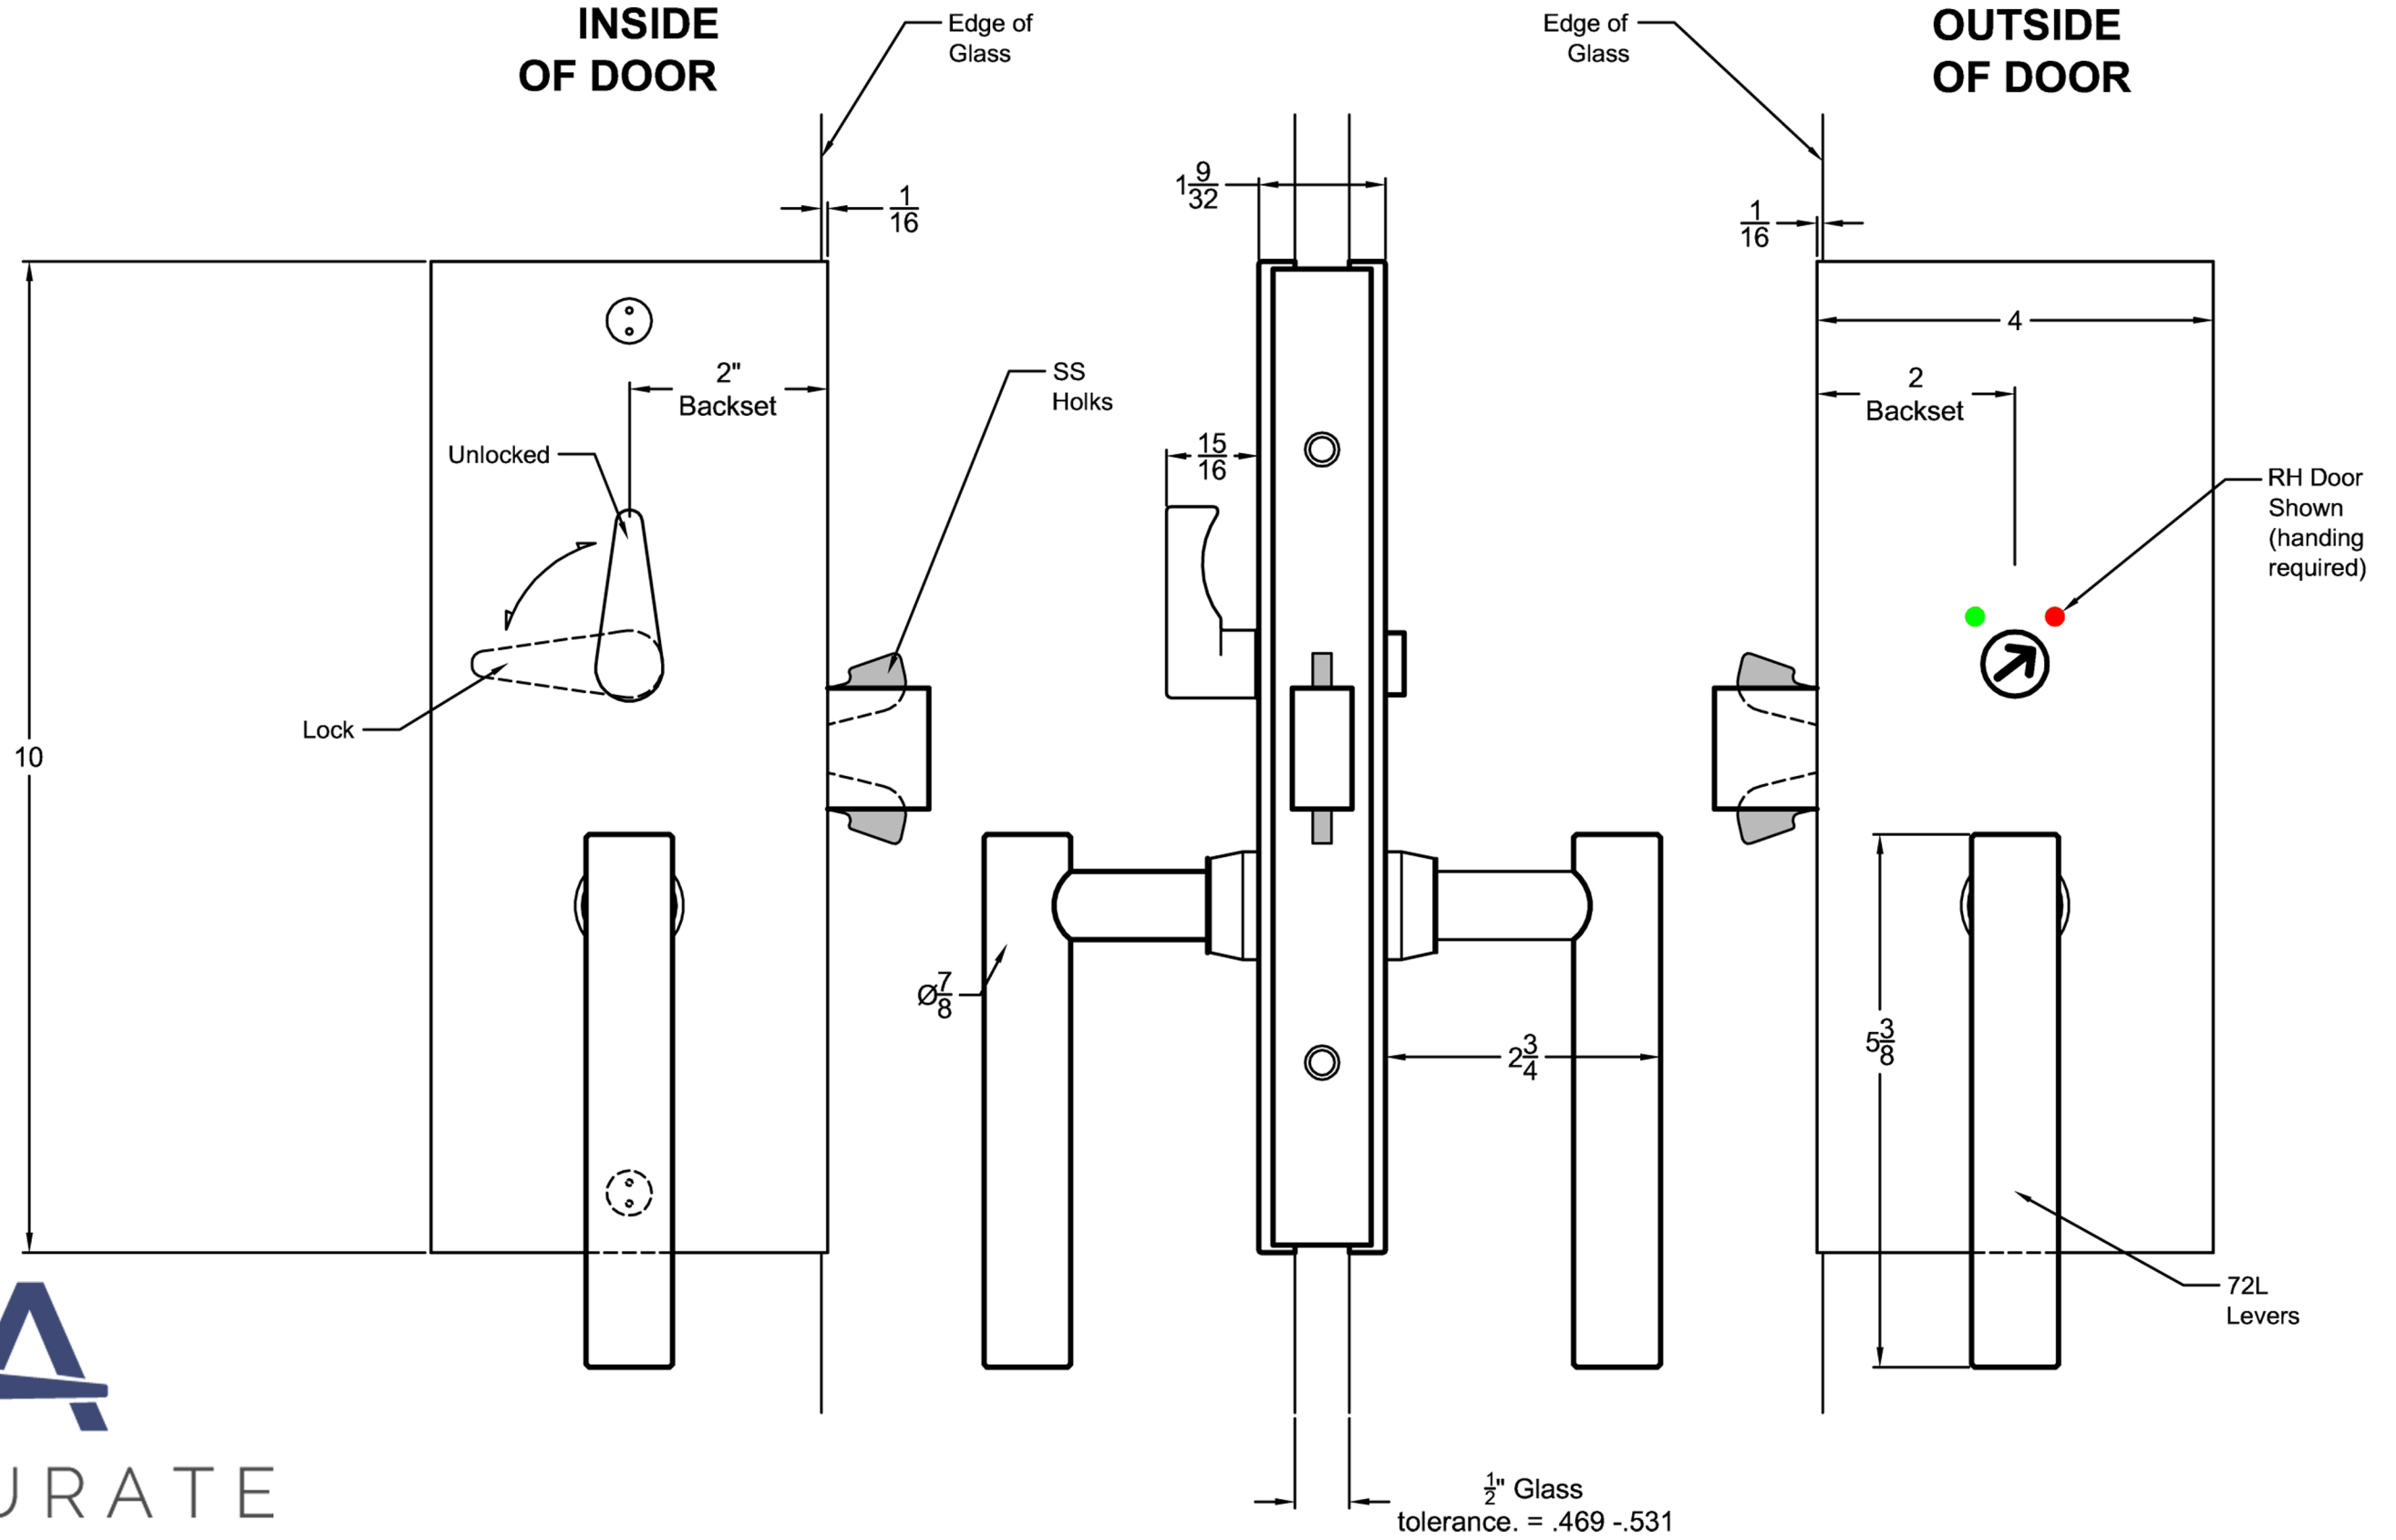

**INSIDE
OF DOOR**

**OUTSIDE
OF DOOR**

ACCURATE
LOCK & HARDWARE
AMERICAN CRAFTED SINCE 1972

GS87-5i Privacy Sliding Glass Patch

Spec.GS87-5i