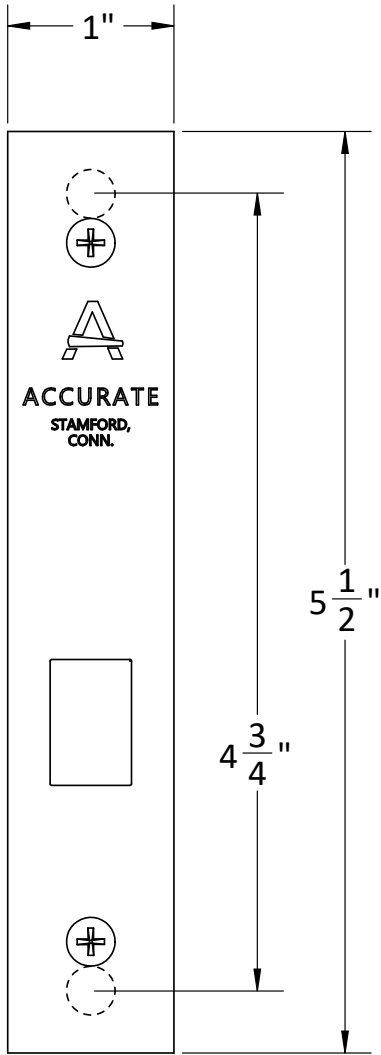

**ACCURATE**  
 LOCK & HARDWARE  
 AMERICAN CRAFTED SINCE 1972

9524LLB Bit Key Deadlock

Spec.9524LLB