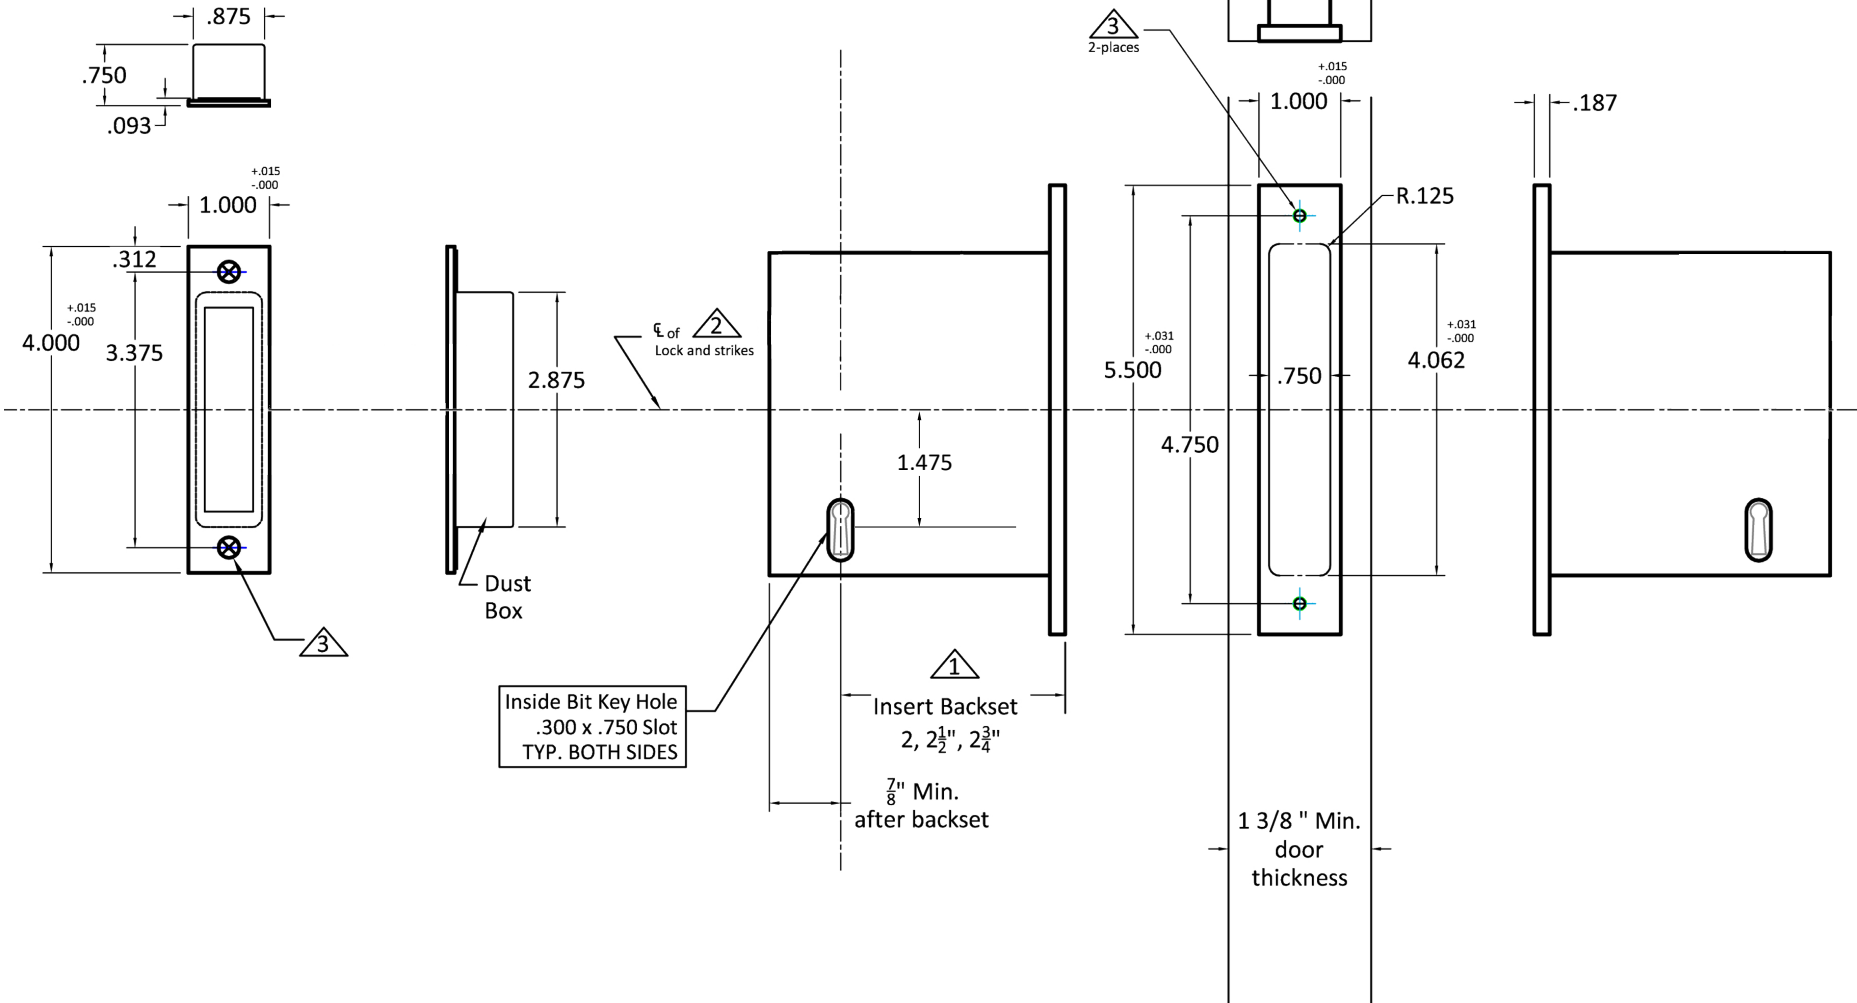

INSIDE
OF DOOR

OUTSIDE
OF DOOR

Standard 9524LLB Bit Key Deadlock
All Backsets

T-ALH.9524LLB