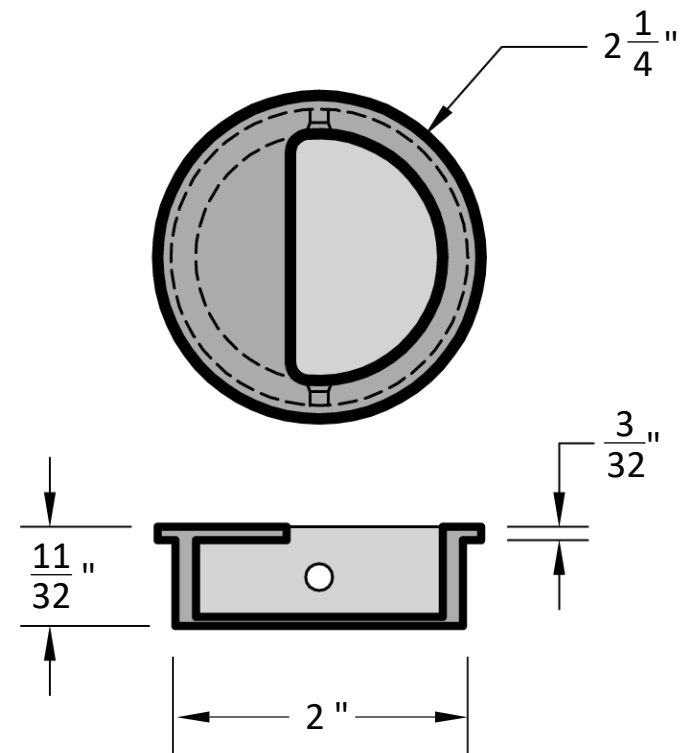

FC2144

2 ¼" ROUND FLUSH PULL, CONCEALED SCREWS

- Premium flush pulls machined out of solid brass
- Most architectural finishes available
- For use on pocket, sliding, or swinging doors