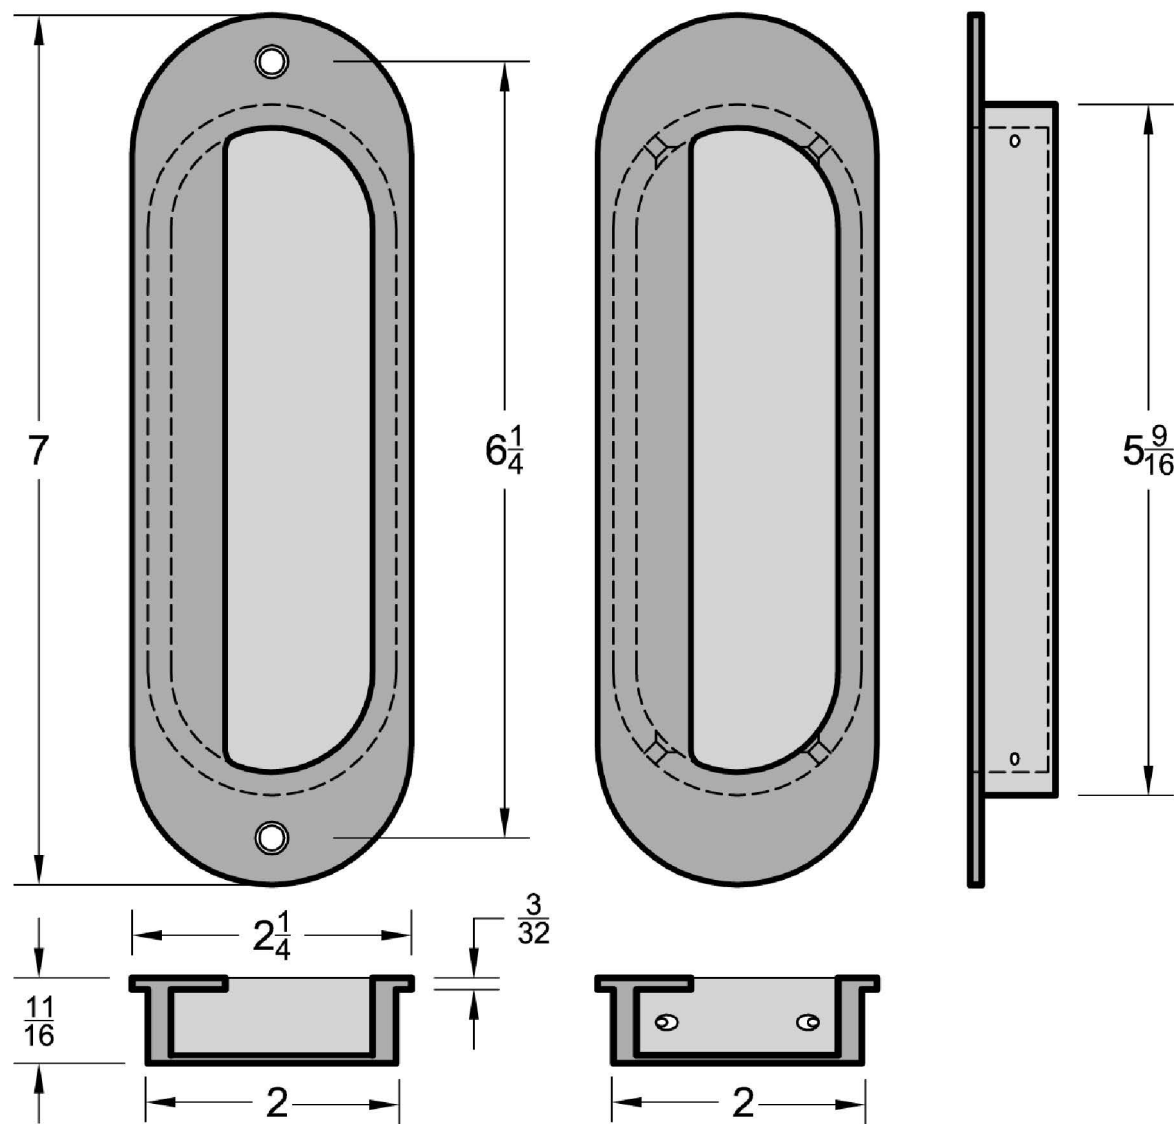

FC7002

7" OBOUND FLUSH PULL, CONCEALED SCREWS

- Premium flush pulls machined out of solid brass
- Most architectural finishes available
- For use on pocket, sliding, or swinging doors