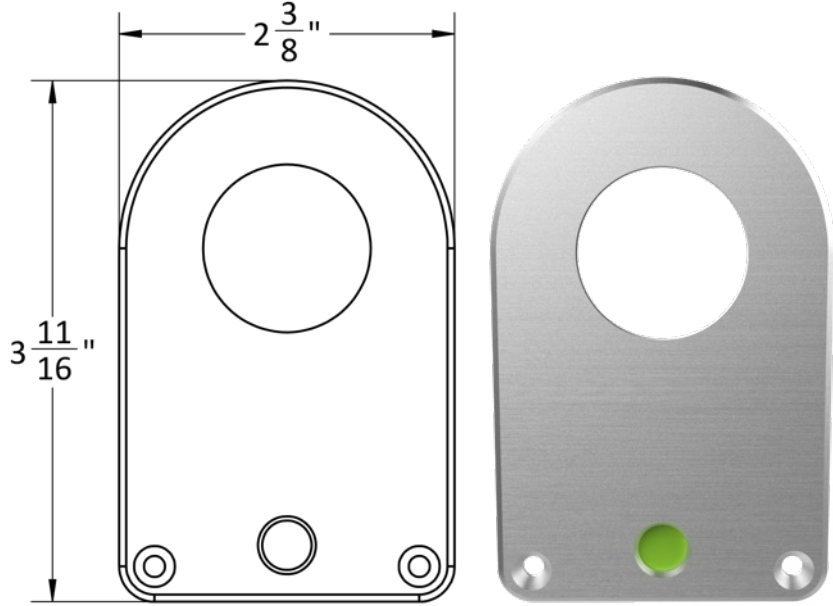

Accurate Pull Handles

TO PAIR WITH M8800ELR

7200P-S-10
SINGLE RIGID PULL

7200P-10
DOUBLE SIDED PULL

*10" minimum center to center dimension. Custom sizes available.

Accurate Through-Bolting Option

SSD SINGLE SIDED DISC

Facilitates through-bolting for half sided trim shown with 2R rose.

Must be attached to lock prior to installation.

SSD SINGLE SIDED
THROUGH-BOLTING DISC

2R ROSE

SSD DISC

Accurate Escutcheons

1E-B
Blank

* Dimensions may vary depending on trim

7200ERi
Emergency Coin Release with Indicator

Accurate Accessories

7200Ci
Occupancy Indicator

7200SCi
Occupancy Indicator

M9143SCi
Occupancy Indicator to pair with
M9143ELR

Accurate Thumb Grip

5000TG

INTERIOR TRIM
Shown with 19L Lever