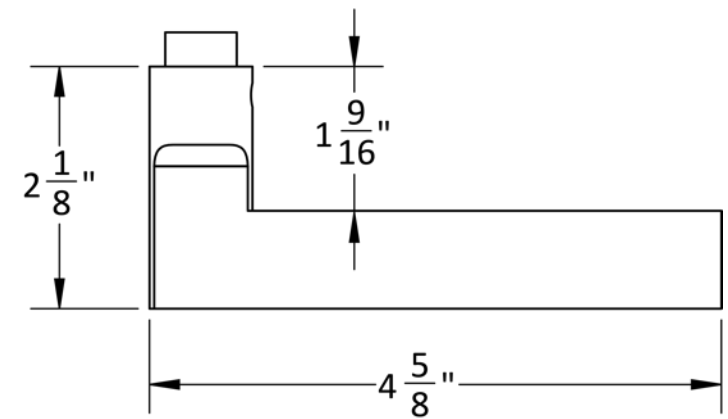

Accurate Levers

17L LEVER

18L LEVER

19L LEVER