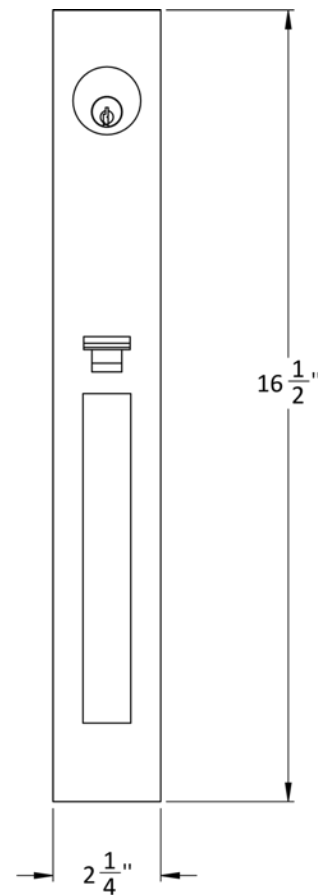

EXTERIOR TRIM