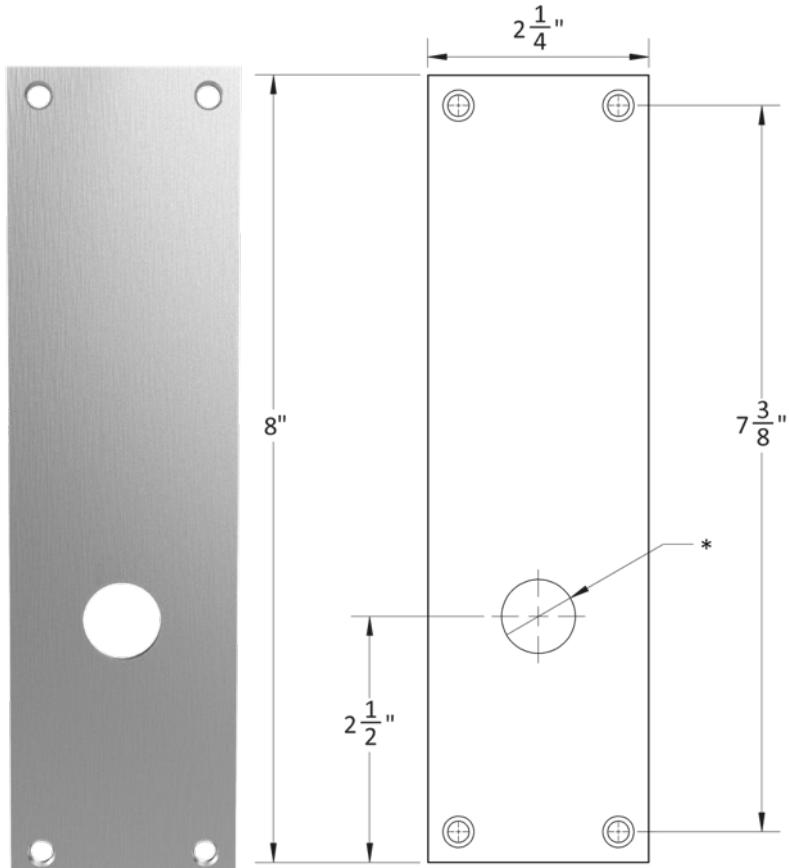

4R ROSE

Side

Inside

Outside

Accurate Pull Handles

**7200P-S
SINGLE SIDED PULL**

**7200P
DOUBLE SIDED PULL**

*For back to back installation, for 1-3/4" thick doors, unless specified, can be customized.

Accurate Pull Handles

TO PAIR WITH M8800ELR

7200P-S-10
SINGLE RIGID PULL

7200P-10
DOUBLE SIDED PULL

*10" minimum center to center dimension. Custom sizes available.

Accurate Through-Bolting Option

SSD SINGLE SIDED DISC

Facilitates through-bolting for half sided trim shown with 2R rose.

Must be attached to lock prior to installation.

SSD SINGLE SIDED
THROUGH-BOLTING DISC

2R ROSE

SSD DISC

Accurate Escutcheons

1E-B
Blank

* Dimensions may vary depending on trim

1E-C
Cylinder

* Dimensions may vary depending on trim

1E-T
Thumb Turn

* Dimensions may vary depending on trim

Accurate Escutcheons

1E-E
Emergency Coin Release

* Dimensions may vary depending on trim

1E-Oi
Occupancy Indicator