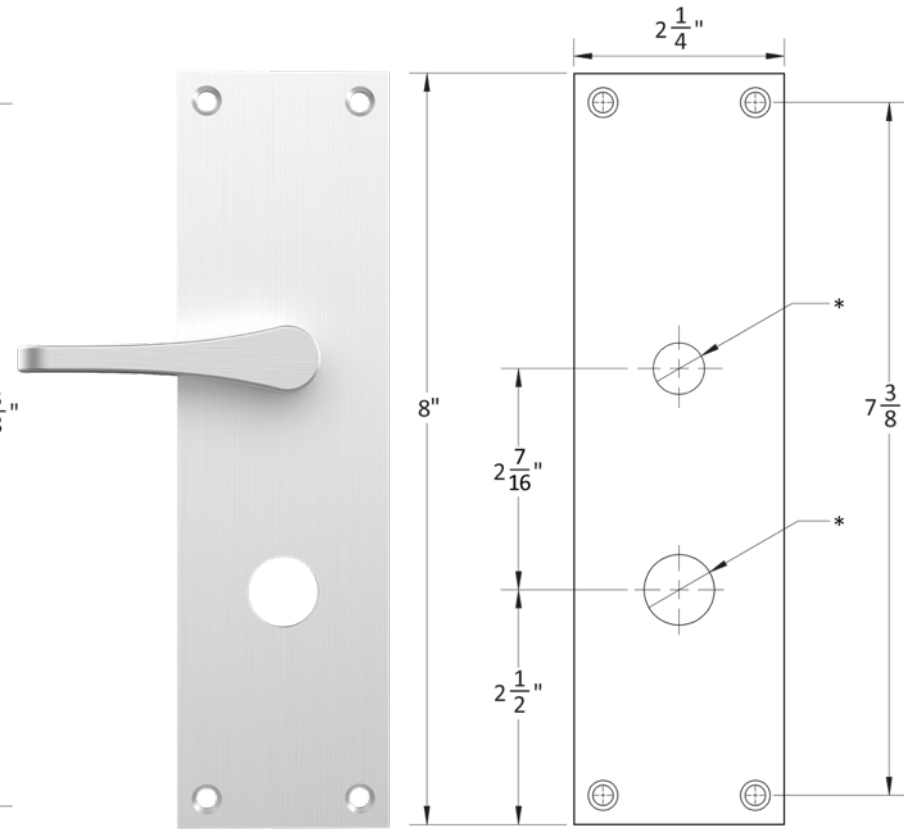

1E-ADA
ADA Thumb Turn

* Dimensions may vary depending on trim