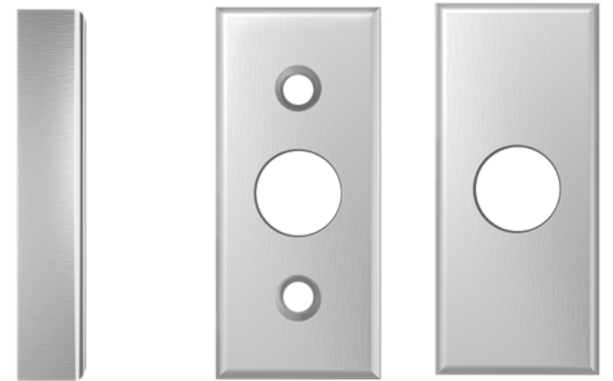

1R ROSE

Front

Side

SILENTPAC™ LEVER DAMPENING DISC CAN BE SPECIFIED WITH THE 1R ROSE VISIT SILENTPACSOLUTIONS.COM

2R ROSE

Side

Inside

Outside

4R ROSE

Side

Inside

Outside

Accurate Pull Handles

**7200P-S
SINGLE SIDED PULL**

**7200P
DOUBLE SIDED PULL**

*For back to back installation, for 1-3/4" thick doors, unless specified, can be customized.

Accurate Pull Handles

TO PAIR WITH M8800ELR

7200P-S-10
SINGLE RIGID PULL

7200P-10
DOUBLE SIDED PULL

*10" minimum center to center dimension. Custom sizes available.

Accurate Through-Bolting Option

SSD SINGLE SIDED DISC

Facilitates through-bolting for half sided trim shown with 2R rose.

Must be attached to lock prior to installation.

SSD SINGLE SIDED
THROUGH-BOLTING DISC

2R ROSE

SSD DISC

Accurate Escutcheons

1E-B
Blank

* Dimensions may vary depending on trim