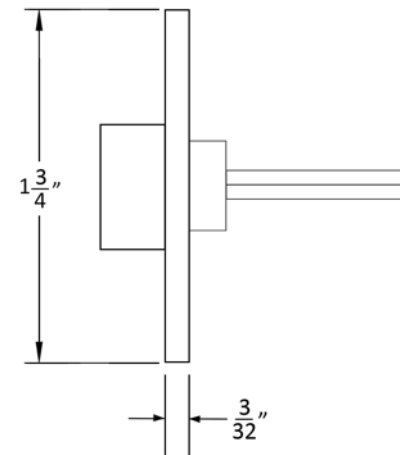

7200ERi
Emergency Coin Release with Indicator