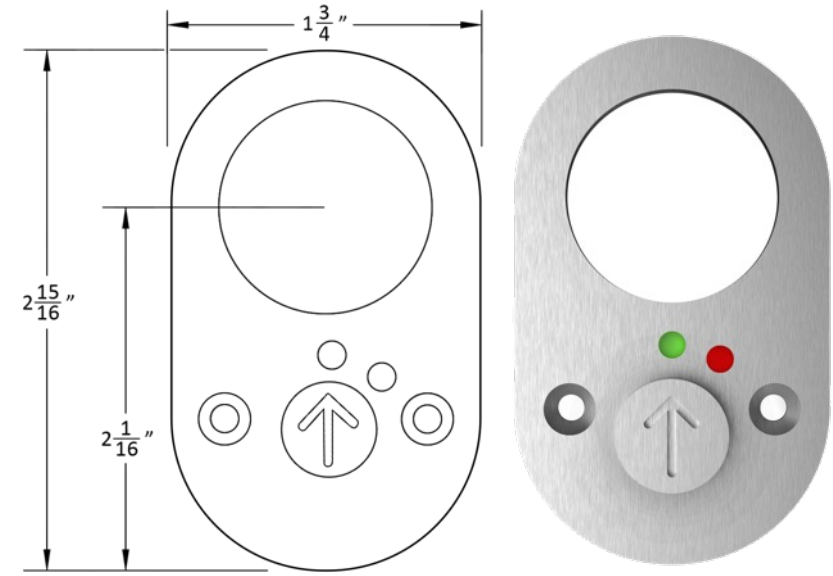

Accurate Pull Handles

TO PAIR WITH M8800ELR

7200P-S-10
SINGLE RIGID PULL

7200P-10
DOUBLE SIDED PULL

*10" minimum center to center dimension. Custom sizes available.

Accurate Through-Bolting Option

SSD SINGLE SIDED DISC

Facilitates through-bolting for half sided trim shown with 2R rose.

Must be attached to lock prior to installation.

SSD SINGLE SIDED
THROUGH-BOLTING DISC

2R ROSE

SSD DISC

Accurate Escutcheons

1E-B
Blank

* Dimensions may vary depending on trim

* Dimensions may vary depending on trim

1E-ADA
ADA Thumb Turn

* Dimensions may vary depending on trim

Accurate Accessories

7200ADA
ADA Thumb Turn

GF1106
Thumb Turn

Accurate Accessories

7200ER
Emergency Coin Release

7200ERi
Emergency Coin Release with Indicator

Accurate Accessories

7200Ci
Occupancy Indicator

7200SCi
Occupancy Indicator

M9143SCi
Occupancy Indicator to pair with
M9143ELR

Accurate Thumb Grip

5000TG

INTERIOR TRIM
Shown with 19L Lever