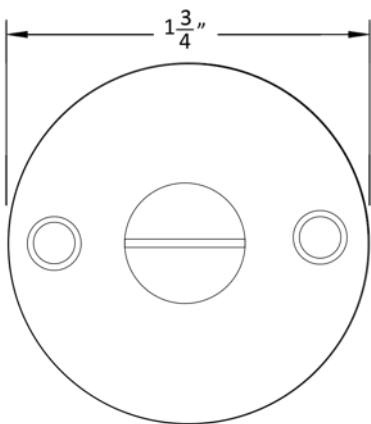

Accurate Pull Handles

TO PAIR WITH M8800ELR

7200P-S-10
SINGLE RIGID PULL

7200P-10
DOUBLE SIDED PULL

*10" minimum center to center dimension. Custom sizes available.

Accurate Through-Bolting Option

SSD SINGLE SIDED DISC

Facilitates through-bolting for half sided trim shown with 2R rose.

Must be attached to lock prior to installation.

SSD SINGLE SIDED
THROUGH-BOLTING DISC

2R ROSE

SSD DISC

Accurate Escutcheons

1E-B
Blank

* Dimensions may vary depending on trim

1E-C
Cylinder

* Dimensions may vary depending on trim

1E-T
Thumb Turn

* Dimensions may vary depending on trim

Accurate Escutcheons

1E-E
Emergency Coin Release

* Dimensions may vary depending on trim

1E-Oi
Occupancy Indicator

* Dimensions may vary depending on trim

1E-ADA
ADA Thumb Turn

* Dimensions may vary depending on trim

Accurate Accessories

7200ADA
ADA Thumb Turn

GF1106
Thumb Turn

Accurate Accessories

7200ER
Emergency Coin Release