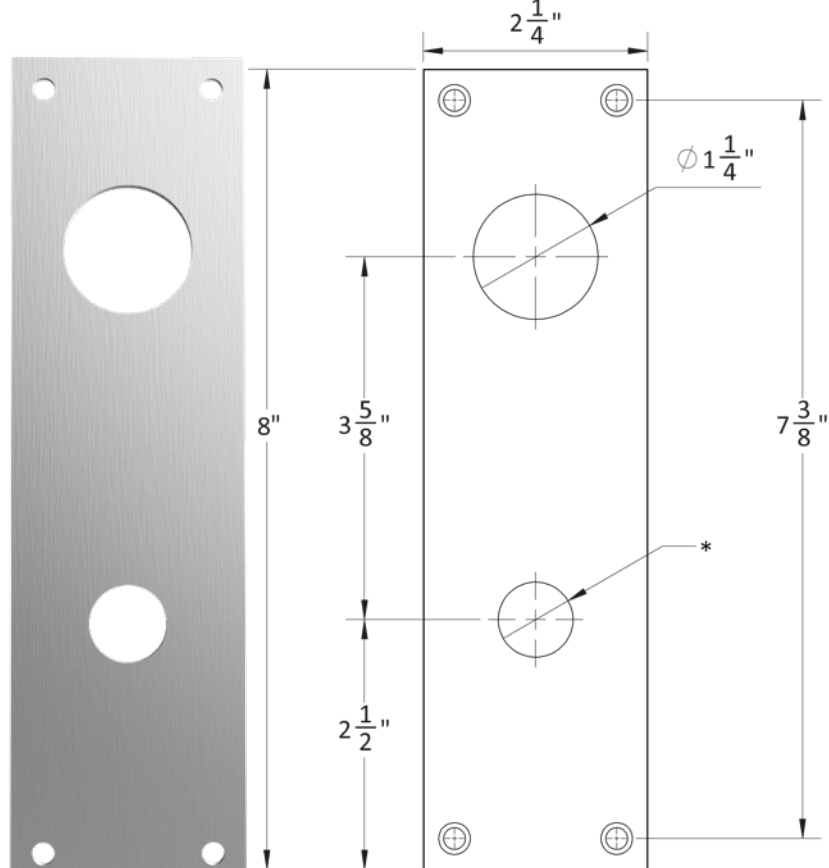

4R ROSE

Side

Inside

Outside

Accurate Pull Handles

**7200P-S
SINGLE SIDED PULL**

**7200P
DOUBLE SIDED PULL**

*For back to back installation, for 1-3/4" thick doors, unless specified, can be customized.

Accurate Pull Handles

TO PAIR WITH M8800ELR

7200P-S-10
SINGLE RIGID PULL

7200P-10
DOUBLE SIDED PULL

*10" minimum center to center dimension. Custom sizes available.

Accurate Through-Bolting Option

SSD SINGLE SIDED DISC

Facilitates through-bolting for half sided trim shown with 2R rose.

Must be attached to lock prior to installation.

SSD SINGLE SIDED
THROUGH-BOLTING DISC

2R ROSE

SSD DISC

Accurate Escutcheons

1E-B
Blank

* Dimensions may vary depending on trim

1E-C
Cylinder

* Dimensions may vary depending on trim

1E-T
Thumb Turn

* Dimensions may vary depending on trim

Accurate Escutcheons

1E-E
Emergency Coin Release

* Dimensions may vary depending on trim

1E-Oi
Occupancy Indicator