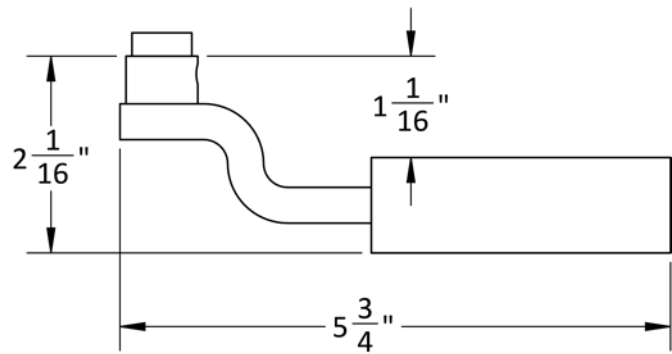

Accurate Levers

17L LEVER

18L LEVER

19L LEVER