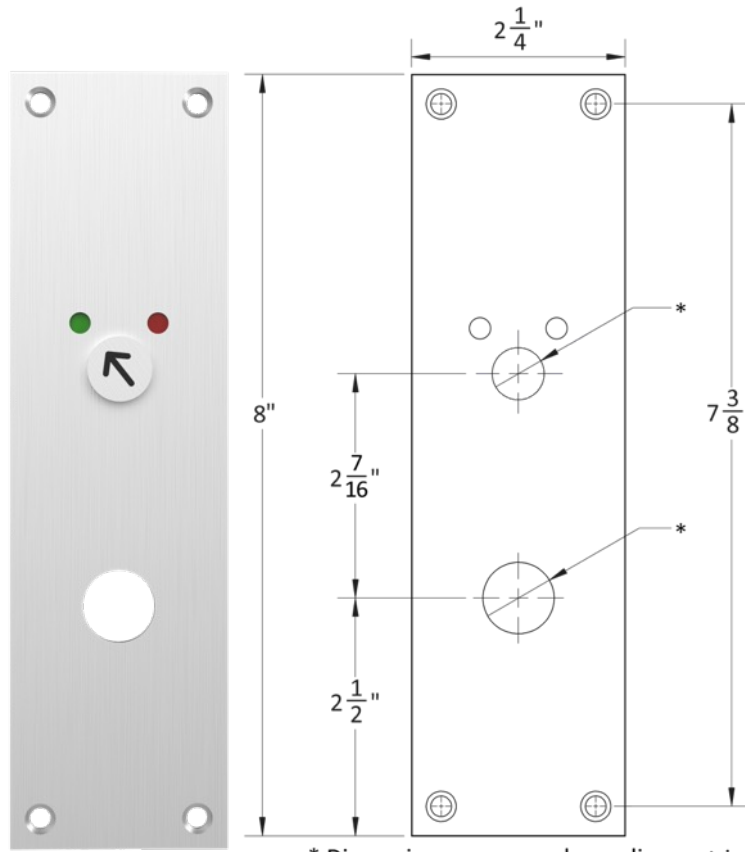

4R ROSE

Side

Inside

Outside

Accurate Pull Handles

**7200P-S
SINGLE SIDED PULL**

**7200P
DOUBLE SIDED PULL**

*For back to back installation, for 1-3/4" thick doors, unless specified, can be customized.

Accurate Pull Handles

TO PAIR WITH M8800ELR

7200P-S-10
SINGLE RIGID PULL

7200P-10
DOUBLE SIDED PULL

*10" minimum center to center dimension. Custom sizes available.

Accurate Through-Bolting Option

SSD SINGLE SIDED DISC

Facilitates through-bolting for half sided trim shown with 2R rose.

Must be attached to lock prior to installation.

SSD SINGLE SIDED
THROUGH-BOLTING DISC

2R ROSE

SSD DISC

Accurate Escutcheons

1E-B
Blank

* Dimensions may vary depending on trim

1E-C
Cylinder

* Dimensions may vary depending on trim

1E-T
Thumb Turn

* Dimensions may vary depending on trim

Accurate Escutcheons

1E-E
Emergency Coin Release

* Dimensions may vary depending on trim

1E-Oi
Occupancy Indicator