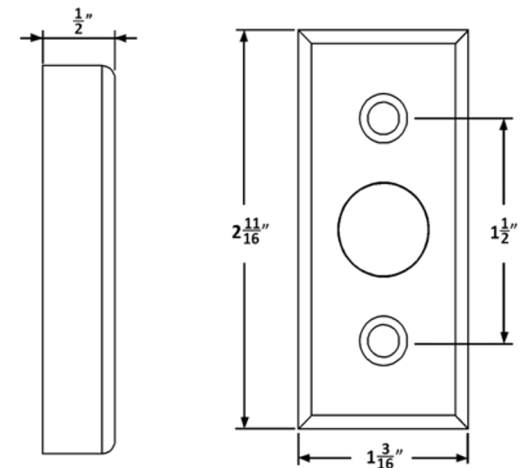

4R ROSE

Side

Inside

Outside

Accurate Pull Handles

**7200P-S
SINGLE SIDED PULL**

**7200P
DOUBLE SIDED PULL**

*For back to back installation, for 1-3/4" thick doors, unless specified, can be customized.

Accurate Pull Handles

TO PAIR WITH M8800ELR

7200P-S-10
SINGLE RIGID PULL

7200P-10
DOUBLE SIDED PULL

*10" minimum center to center dimension. Custom sizes available.

Accurate Through-Bolting Option

SSD SINGLE SIDED DISC

Facilitates through-bolting for half sided trim shown with 2R rose.

Must be attached to lock prior to installation.

SSD SINGLE SIDED
THROUGH-BOLTING DISC

2R ROSE

SSD DISC

Accurate Escutcheons

1E-B
Blank

* Dimensions may vary depending on trim