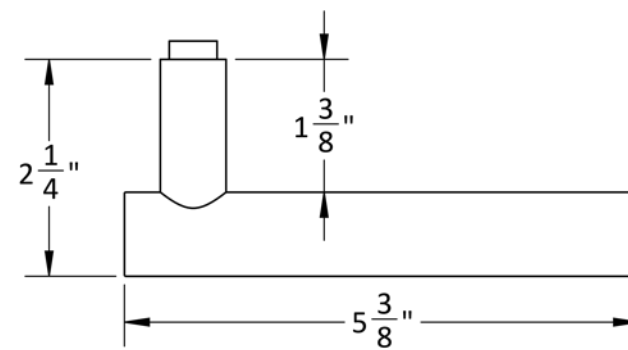

Accurate Levers

72L LEVER