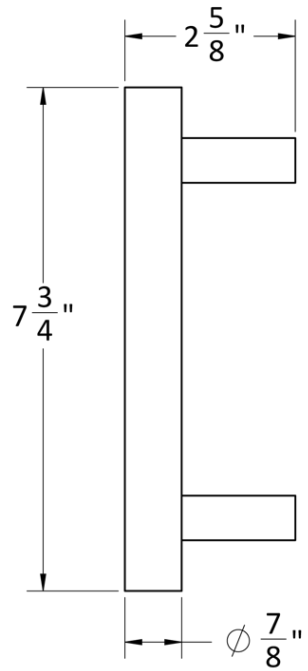

4R ROSE

Side

Inside

Outside

Accurate Pull Handles

**7200P-S
SINGLE SIDED PULL**

**7200P
DOUBLE SIDED PULL**

*For back to back installation, for 1-3/4" thick doors, unless specified, can be customized.

Accurate Pull Handles

TO PAIR WITH M8800ELR

7200P-S-10
SINGLE RIGID PULL

7200P-10
DOUBLE SIDED PULL

*10" minimum center to center dimension. Custom sizes available.

Accurate Through-Bolting Option

SSD SINGLE SIDED DISC

Facilitates through-bolting for half sided trim shown with 2R rose.

Must be attached to lock prior to installation.

SSD SINGLE SIDED
THROUGH-BOLTING DISC

2R ROSE

SSD DISC

Accurate Escutcheons

1E-B
Blank

* Dimensions may vary depending on trim