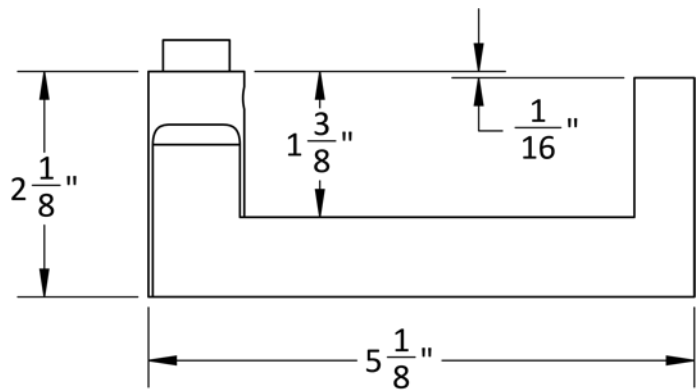

Accurate Levers

20L LEVER