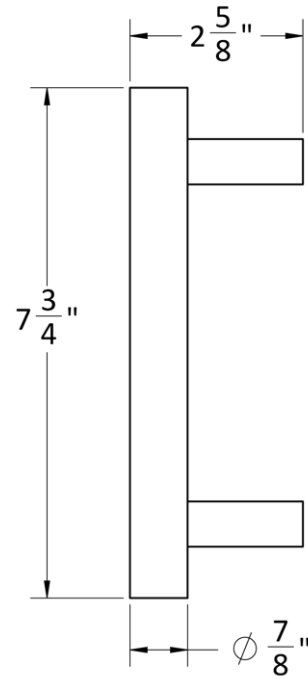

4R ROSE

Side

Inside

Outside

Accurate Pull Handles

**7200P-S
SINGLE SIDED PULL**

**7200P
DOUBLE SIDED PULL**

*For back to back installation, for 1-3/4" thick doors, unless specified, can be customized.

Accurate Pull Handles

TO PAIR WITH M8800ELR

7200P-S-10
SINGLE RIGID PULL

7200P-10
DOUBLE SIDED PULL

*10" minimum center to center dimension. Custom sizes available.

Accurate Through-Bolting Option

SSD SINGLE SIDED DISC

Facilitates through-bolting for half sided trim shown with 2R rose.

Must be attached to lock prior to installation.

SSD SINGLE SIDED
THROUGH-BOLTING DISC

2R ROSE

SSD DISC

Accurate Escutcheons

1E-B
Blank

* Dimensions may vary depending on trim