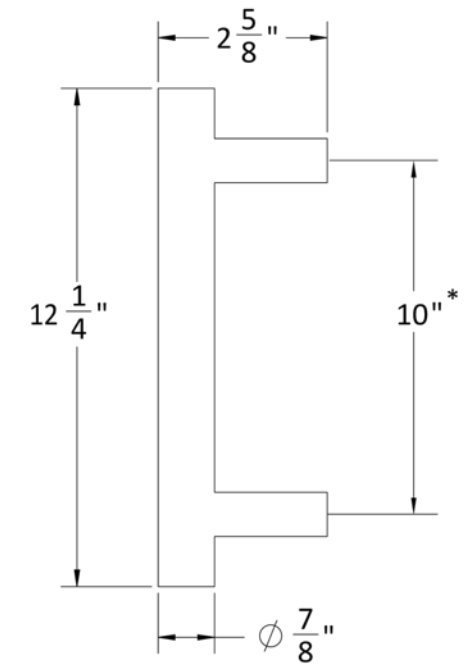

4R ROSE

Side

Inside

Outside

Accurate Pull Handles

**7200P-S
SINGLE SIDED PULL**

**7200P
DOUBLE SIDED PULL**

*For back to back installation, for 1-3/4" thick doors, unless specified, can be customized.

Accurate Pull Handles

TO PAIR WITH M8800ELR

7200P-S-10
SINGLE RIGID PULL

7200P-10
DOUBLE SIDED PULL

*10" minimum center to center dimension. Custom sizes available.

Accurate Through-Bolting Option

SSD SINGLE SIDED DISC

Facilitates through-bolting for half sided trim shown with 2R rose.

Must be attached to lock prior to installation.

SSD SINGLE SIDED
THROUGH-BOLTING DISC

2R ROSE

SSD DISC

Accurate Escutcheons

1E-B
Blank

* Dimensions may vary depending on trim