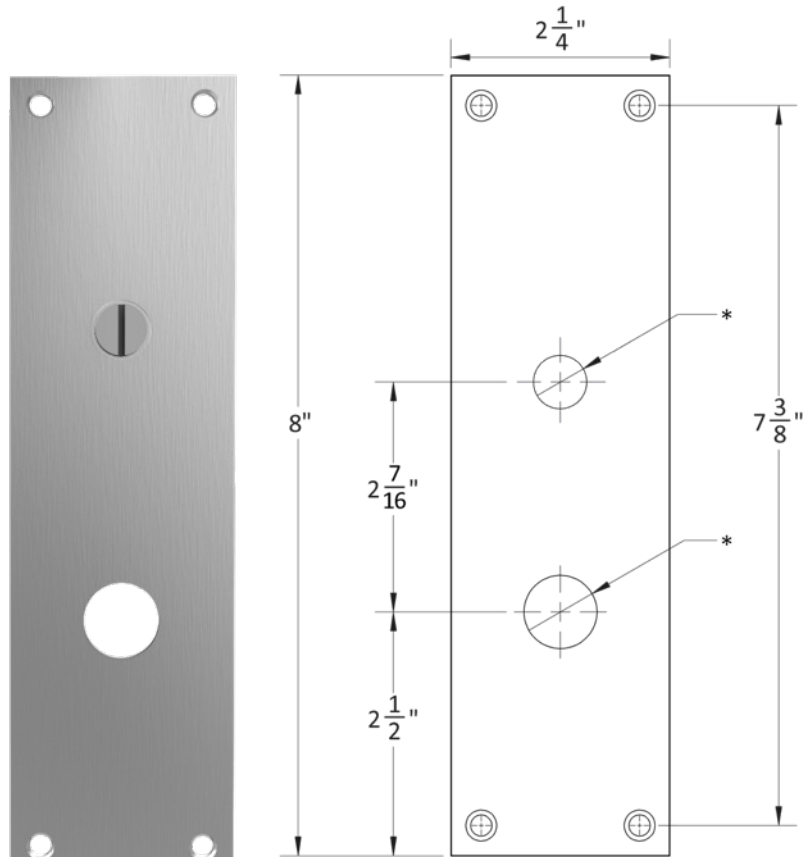

4R ROSE

Side

Inside

Outside

Accurate Pull Handles

**7200P-S
SINGLE SIDED PULL**

**7200P
DOUBLE SIDED PULL**

*For back to back installation, for 1-3/4" thick doors, unless specified, can be customized.

Accurate Pull Handles

TO PAIR WITH M8800ELR

7200P-S-10
SINGLE RIGID PULL

7200P-10
DOUBLE SIDED PULL

*10" minimum center to center dimension. Custom sizes available.

Accurate Through-Bolting Option

SSD SINGLE SIDED DISC

Facilitates through-bolting for half sided trim shown with 2R rose.

Must be attached to lock prior to installation.

SSD SINGLE SIDED
THROUGH-BOLTING DISC

2R ROSE

SSD DISC

Accurate Escutcheons

1E-B
Blank

* Dimensions may vary depending on trim

1E-C
Cylinder

* Dimensions may vary depending on trim

1E-T
Thumb Turn

* Dimensions may vary depending on trim

Accurate Escutcheons

1E-E
Emergency Coin Release

* Dimensions may vary depending on trim

1E-Oi
Occupancy Indicator