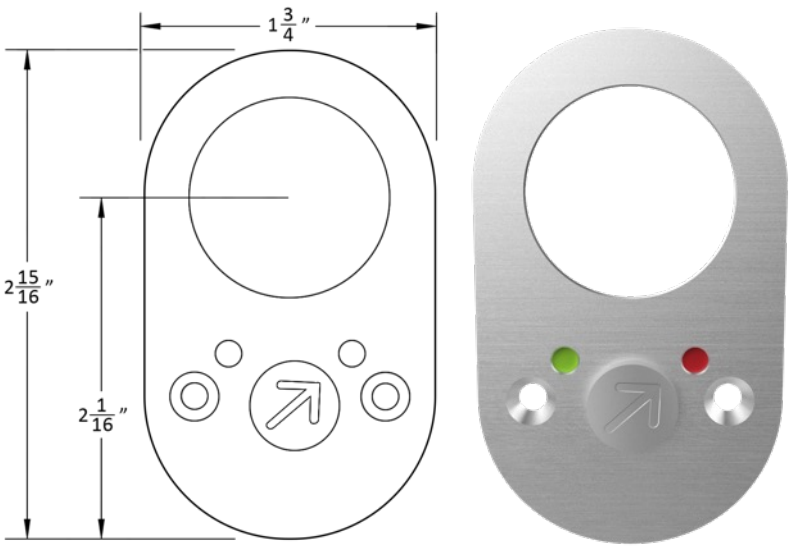

Accurate Pull Handles

TO PAIR WITH M8800ELR

7200P-S-10
SINGLE RIGID PULL

7200P-10
DOUBLE SIDED PULL

*10" minimum center to center dimension. Custom sizes available.

Accurate Through-Bolting Option

SSD SINGLE SIDED DISC

Facilitates through-bolting for half sided trim shown with 2R rose.

Must be attached to lock prior to installation.

SSD SINGLE SIDED
THROUGH-BOLTING DISC

2R ROSE

SSD DISC

Accurate Escutcheons

1E-B
Blank

* Dimensions may vary depending on trim

* Dimensions may vary depending on trim

1E-ADA
ADA Thumb Turn

* Dimensions may vary depending on trim

Accurate Accessories

7200ADA
ADA Thumb Turn

GF1106
Thumb Turn

Accurate Accessories

7200ER
Emergency Coin Release

7200ERi
Emergency Coin Release with Indicator

Accurate Accessories

7200Ci
Occupancy Indicator

7200SCi
Occupancy Indicator

M9143SCi
Occupancy Indicator to pair with
M9143ELR

Accurate Thumb Grip

5000TG

INTERIOR TRIM
Shown with 19L Lever