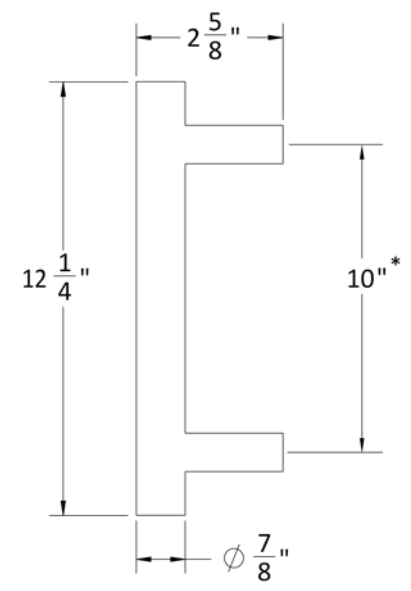

4R ROSE

Side

Inside

Outside

Accurate Pull Handles

**7200P-S
SINGLE SIDED PULL**

**7200P
DOUBLE SIDED PULL**

*For back to back installation, for 1-3/4" thick doors, unless specified, can be customized.

Accurate Pull Handles

TO PAIR WITH M8800ELR

7200P-S-10
SINGLE RIGID PULL

7200P-10
DOUBLE SIDED PULL

*10" minimum center to center dimension. Custom sizes available.

Accurate Through-Bolting Option

SSD SINGLE SIDED DISC

Facilitates through-bolting for half sided trim shown with 2R rose.

Must be attached to lock prior to installation.

SSD SINGLE SIDED
THROUGH-BOLTING DISC

2R ROSE

SSD DISC

Accurate Escutcheons

1E-B
Blank

* Dimensions may vary depending on trim