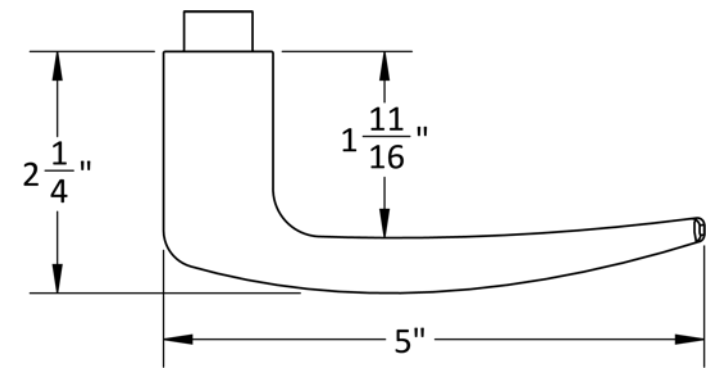

Accurate Levers

20L LEVER

21L LEVER

29L LEVER

Accurate Levers

39L LEVER

72L LEVER

Accurate Roses

4R ROSE

Side

Inside

Outside

Accurate Pull Handles

**7200P-S
SINGLE SIDED PULL**

**7200P
DOUBLE SIDED PULL**

*For back to back installation, for 1-3/4" thick doors, unless specified, can be customized.

Accurate Pull Handles

TO PAIR WITH M8800ELR

7200P-S-10
SINGLE RIGID PULL

7200P-10
DOUBLE SIDED PULL

*10" minimum center to center dimension. Custom sizes available.

Accurate Through-Bolting Option

SSD SINGLE SIDED DISC

Facilitates through-bolting for half sided trim shown with 2R rose.

Must be attached to lock prior to installation.

SSD SINGLE SIDED
THROUGH-BOLTING DISC

2R ROSE

SSD DISC

Accurate Escutcheons

1E-B
Blank

* Dimensions may vary depending on trim