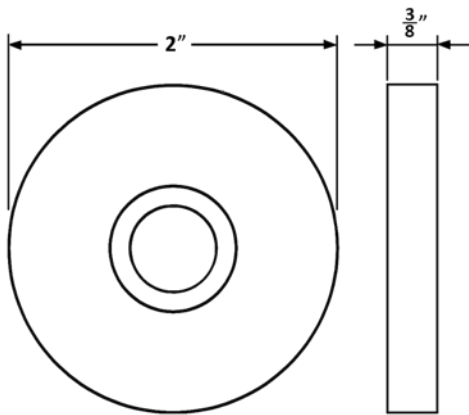

Accurate Roses

1R ROSE

Front

Side