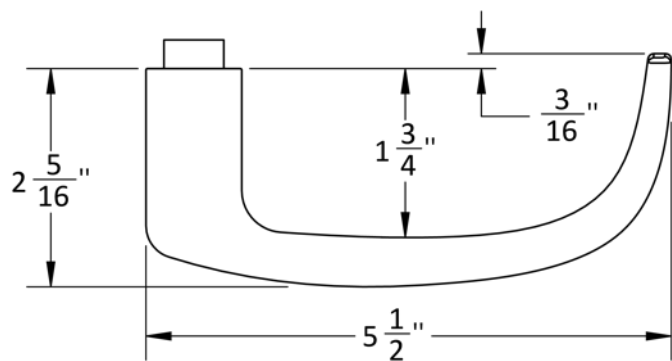

Accurate Levers

20L LEVER

21L LEVER

29L LEVER

Accurate Levers

39L LEVER

72L LEVER

Accurate Roses

4R ROSE

Side

Inside

Outside

Accurate Pull Handles

**7200P-S
SINGLE SIDED PULL**

**7200P
DOUBLE SIDED PULL**

*For back to back installation, for 1-3/4" thick doors, unless specified, can be customized.

Accurate Pull Handles

TO PAIR WITH M8800ELR

7200P-S-10
SINGLE RIGID PULL

7200P-10
DOUBLE SIDED PULL

*10" minimum center to center dimension. Custom sizes available.

Accurate Through-Bolting Option

SSD SINGLE SIDED DISC

Facilitates through-bolting for half sided trim shown with 2R rose.

Must be attached to lock prior to installation.

SSD SINGLE SIDED
THROUGH-BOLTING DISC

2R ROSE

SSD DISC

Accurate Escutcheons

1E-B
Blank

* Dimensions may vary depending on trim