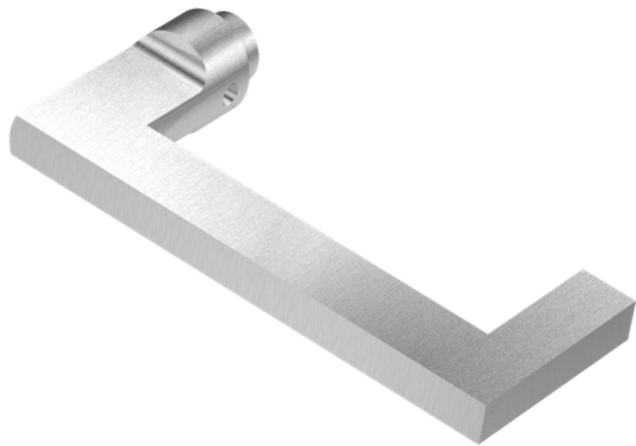

Accurate Levers

20L LEVER