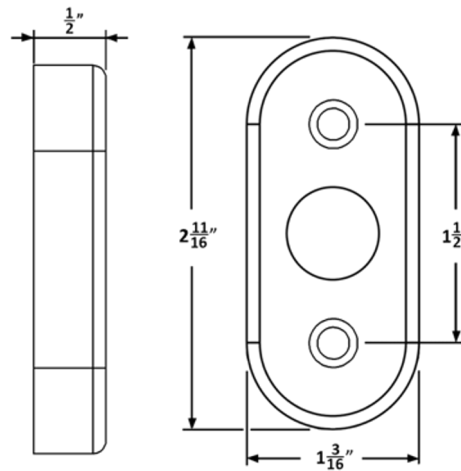

1R ROSE

Front

Side

SILENTPAC™ LEVER DAMPENING DISC CAN BE SPECIFIED WITH THE 1R ROSE VISIT SILENTPACSOLUTIONS.COM

2R ROSE

Side

Inside

Outside

4R ROSE

Side

Inside

Outside

Accurate Pull Handles

**7200P-S
SINGLE SIDED PULL**

**7200P
DOUBLE SIDED PULL**

*For back to back installation, for 1-3/4" thick doors, unless specified, can be customized.

Accurate Pull Handles

TO PAIR WITH M8800ELR

7200P-S-10
SINGLE RIGID PULL

7200P-10
DOUBLE SIDED PULL

*10" minimum center to center dimension. Custom sizes available.

Accurate Through-Bolting Option

SSD SINGLE SIDED DISC

Facilitates through-bolting for half sided trim shown with 2R rose.

Must be attached to lock prior to installation.

SSD SINGLE SIDED
THROUGH-BOLTING DISC

2R ROSE

SSD DISC

Accurate Escutcheons

1E-B
Blank

* Dimensions may vary depending on trim