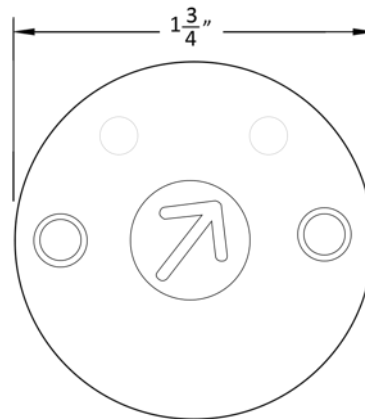

7200ERi
Emergency Coin Release with Indicator