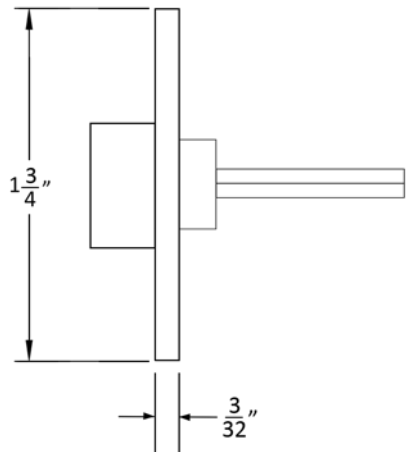

Accurate Pull Handles

TO PAIR WITH M8800ELR

7200P-S-10
SINGLE RIGID PULL

7200P-10
DOUBLE SIDED PULL

*10" minimum center to center dimension. Custom sizes available.

Accurate Through-Bolting Option

SSD SINGLE SIDED DISC

Facilitates through-bolting for half sided trim shown with 2R rose.

Must be attached to lock prior to installation.

SSD SINGLE SIDED
THROUGH-BOLTING DISC

2R ROSE

SSD DISC

Accurate Escutcheons

1E-B
Blank

* Dimensions may vary depending on trim

* Dimensions may vary depending on trim

1E-ADA
ADA Thumb Turn

* Dimensions may vary depending on trim

Accurate Accessories

7200ADA
ADA Thumb Turn

GF1106
Thumb Turn

Accurate Accessories

7200ER
Emergency Coin Release