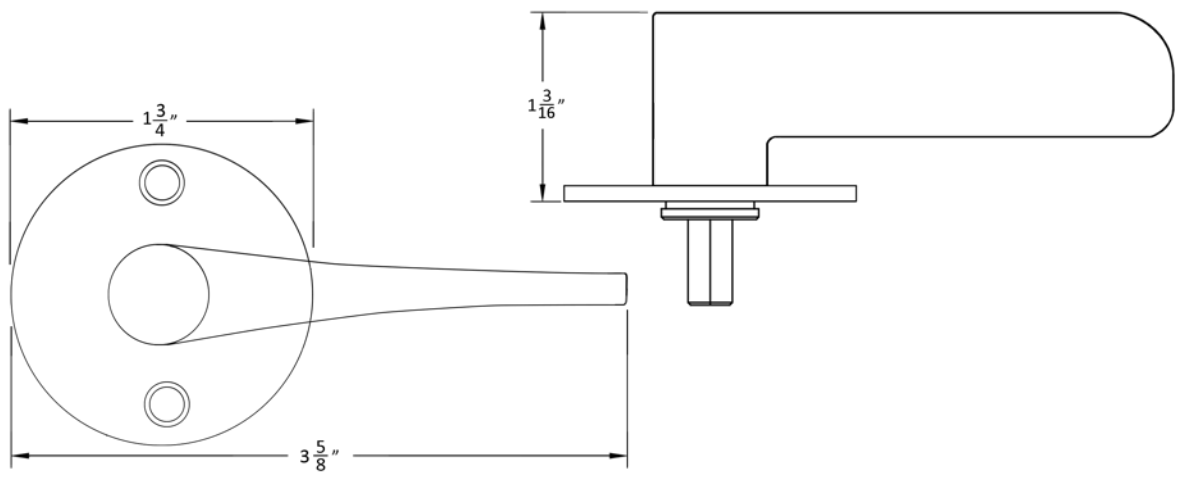

Accurate Pull Handles

TO PAIR WITH M8800ELR

7200P-S-10
SINGLE RIGID PULL

7200P-10
DOUBLE SIDED PULL

*10" minimum center to center dimension. Custom sizes available.

Accurate Through-Bolting Option

SSD SINGLE SIDED DISC

Facilitates through-bolting for half sided trim shown with 2R rose.

Must be attached to lock prior to installation.

SSD SINGLE SIDED
THROUGH-BOLTING DISC

2R ROSE

SSD DISC

Accurate Escutcheons

1E-B
Blank

* Dimensions may vary depending on trim

* Dimensions may vary depending on trim

1E-ADA
ADA Thumb Turn

* Dimensions may vary depending on trim

Accurate Accessories

7200ADA
ADA Thumb Turn

GF1106
Thumb Turn

Accurate Accessories

7200ER
Emergency Coin Release