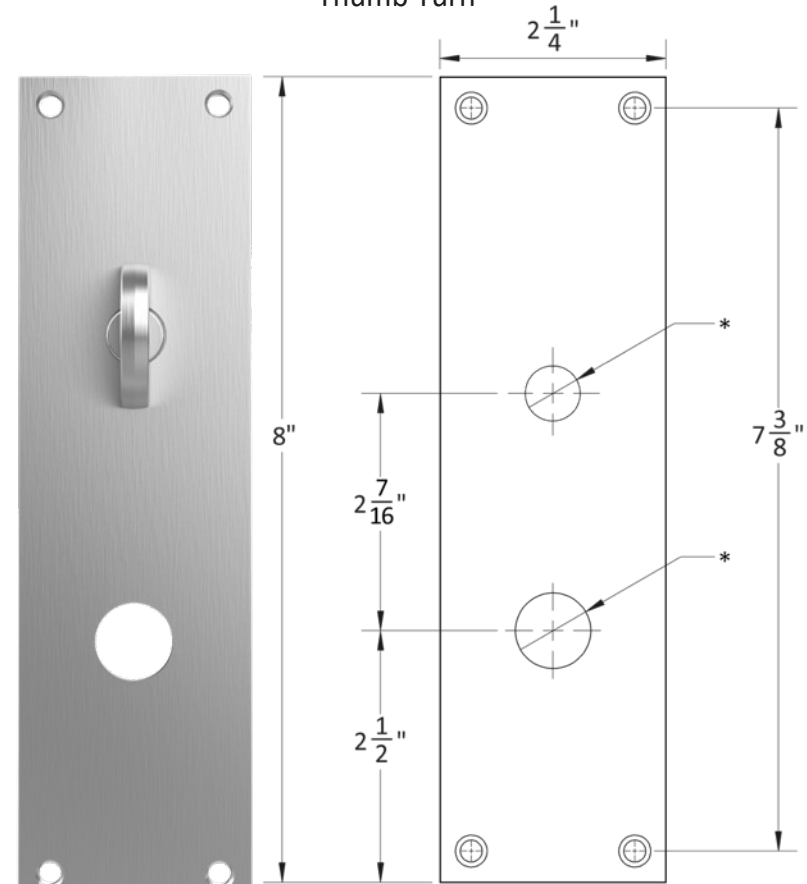

4R ROSE

Side

Inside

Outside

Accurate Pull Handles

**7200P-S
SINGLE SIDED PULL**

**7200P
DOUBLE SIDED PULL**

*For back to back installation, for 1-3/4" thick doors, unless specified, can be customized.

Accurate Pull Handles

TO PAIR WITH M8800ELR

7200P-S-10
SINGLE RIGID PULL

7200P-10
DOUBLE SIDED PULL

*10" minimum center to center dimension. Custom sizes available.

Accurate Through-Bolting Option

SSD SINGLE SIDED DISC

Facilitates through-bolting for half sided trim shown with 2R rose.

Must be attached to lock prior to installation.

SSD SINGLE SIDED
THROUGH-BOLTING DISC

2R ROSE

SSD DISC

Accurate Escutcheons

1E-B
Blank

* Dimensions may vary depending on trim

1E-C
Cylinder

* Dimensions may vary depending on trim

1E-T
Thumb Turn

* Dimensions may vary depending on trim

Accurate Escutcheons

1E-E
Emergency Coin Release

* Dimensions may vary depending on trim

1E-Oi
Occupancy Indicator