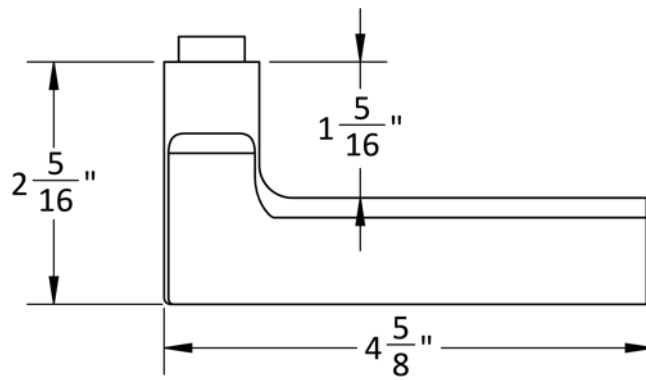

Accurate Levers

20L LEVER

21L LEVER

29L LEVER