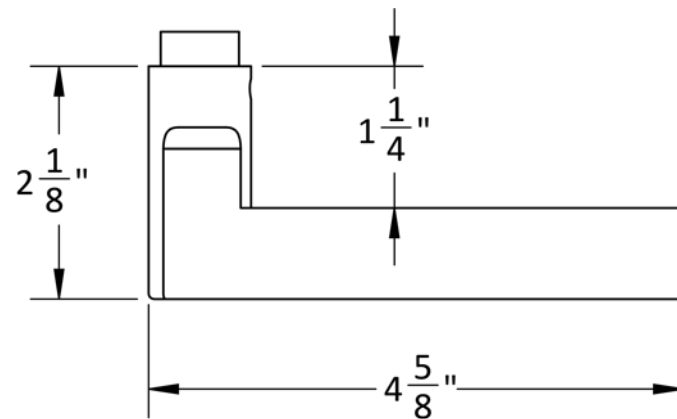

Accurate Levers

17L LEVER

18L LEVER

19L LEVER