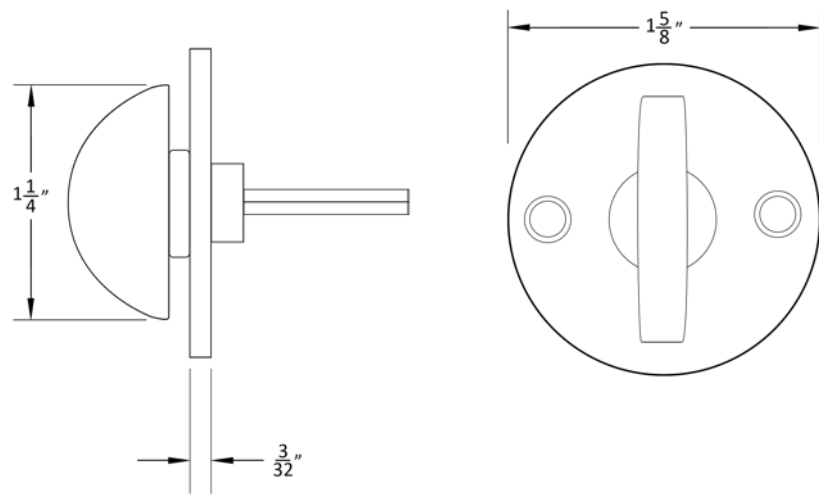

Accurate Pull Handles

TO PAIR WITH M8800ELR

7200P-S-10
SINGLE RIGID PULL

7200P-10
DOUBLE SIDED PULL

*10" minimum center to center dimension. Custom sizes available.

Accurate Through-Bolting Option

SSD SINGLE SIDED DISC

Facilitates through-bolting for half sided trim shown with 2R rose.

Must be attached to lock prior to installation.

SSD SINGLE SIDED
THROUGH-BOLTING DISC

2R ROSE

SSD DISC

Accurate Escutcheons

1E-B
Blank

* Dimensions may vary depending on trim

* Dimensions may vary depending on trim

1E-ADA
ADA Thumb Turn

* Dimensions may vary depending on trim

Accurate Accessories

7200ADA
ADA Thumb Turn

GF1106
Thumb Turn

Accurate Accessories

7200ER
Emergency Coin Release