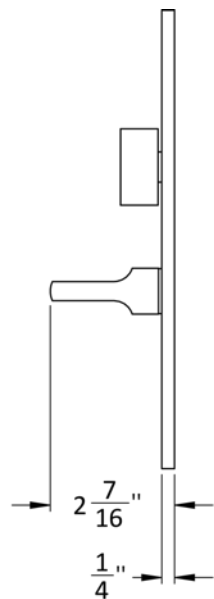

4R ROSE

Side

Inside

Outside

Accurate Pull Handles

**7200P-S
SINGLE SIDED PULL**

**7200P
DOUBLE SIDED PULL**

*For back to back installation, for 1-3/4" thick doors, unless specified, can be customized.

Accurate Pull Handles

TO PAIR WITH M8800ELR

7200P-S-10
SINGLE RIGID PULL

7200P-10
DOUBLE SIDED PULL

*10" minimum center to center dimension. Custom sizes available.

Accurate Through-Bolting Option

SSD SINGLE SIDED DISC

Facilitates through-bolting for half sided trim shown with 2R rose.

Must be attached to lock prior to installation.

SSD SINGLE SIDED
THROUGH-BOLTING DISC

2R ROSE

SSD DISC

Accurate Escutcheons

1E-B
Blank

* Dimensions may vary depending on trim

7200ERi
Emergency Coin Release with Indicator

Accurate Accessories

7200Ci
Occupancy Indicator

7200SCi
Occupancy Indicator

M9143SCi
Occupancy Indicator to pair with
M9143ELR

Accurate Thumb Grip

5000TG

INTERIOR TRIM
Shown with 19L Lever