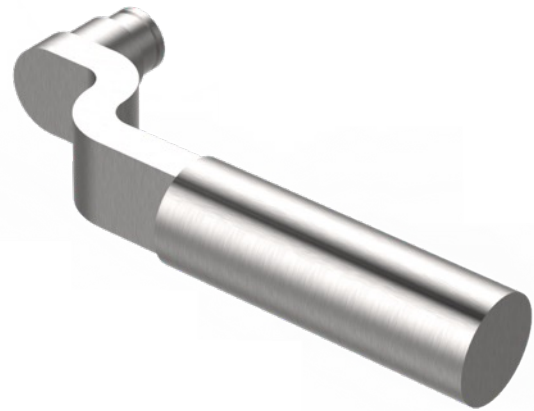

ACCURATE LOCK & HARDWARE

AMERICAN CRAFTED SINCE 1972

Trim

LEVERS, ROSES, ESCUTCHEONS, PULLS, ETC.

Accurate Levers

17L LEVER

18L LEVER

19L LEVER

4R ROSE

Side

Inside

Outside

Accurate Pull Handles

**7200P-S
SINGLE SIDED PULL**

**7200P
DOUBLE SIDED PULL**

*For back to back installation, for 1-3/4" thick doors, unless specified, can be customized.

Accurate Pull Handles

TO PAIR WITH M8800ELR

7200P-S-10
SINGLE RIGID PULL

7200P-10
DOUBLE SIDED PULL

*10" minimum center to center dimension. Custom sizes available.

Accurate Through-Bolting Option

SSD SINGLE SIDED DISC

Facilitates through-bolting for half sided trim shown with 2R rose.

Must be attached to lock prior to installation.

SSD SINGLE SIDED
THROUGH-BOLTING DISC

2R ROSE

SSD DISC

Accurate Escutcheons

1E-B
Blank

* Dimensions may vary depending on trim