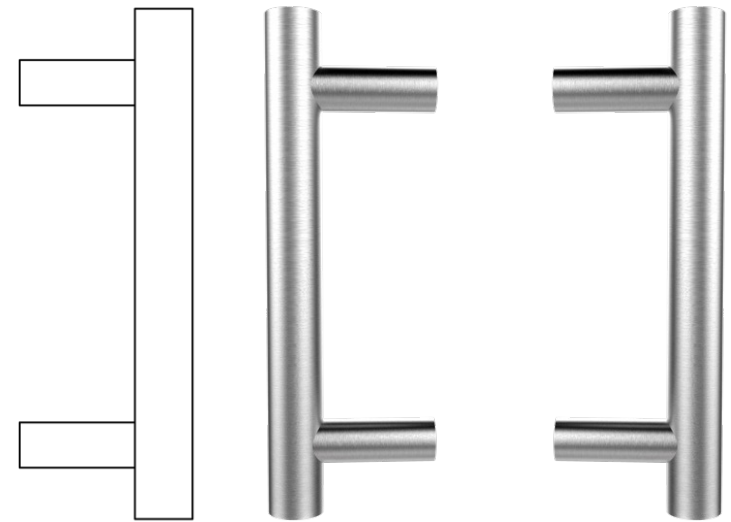

4R ROSE

Side

Inside

Outside

Accurate Pull Handles

**7200P-S
SINGLE SIDED PULL**

**7200P
DOUBLE SIDED PULL**

*For back to back installation, for 1-3/4" thick doors, unless specified, can be customized.

Accurate Pull Handles

TO PAIR WITH M8800ELR

7200P-S-10
SINGLE RIGID PULL

7200P-10
DOUBLE SIDED PULL

*10" minimum center to center dimension. Custom sizes available.

Accurate Through-Bolting Option

SSD SINGLE SIDED DISC

Facilitates through-bolting for half sided trim shown with 2R rose.

Must be attached to lock prior to installation.

SSD SINGLE SIDED
THROUGH-BOLTING DISC

2R ROSE

SSD DISC

Accurate Escutcheons

1E-B
Blank

* Dimensions may vary depending on trim