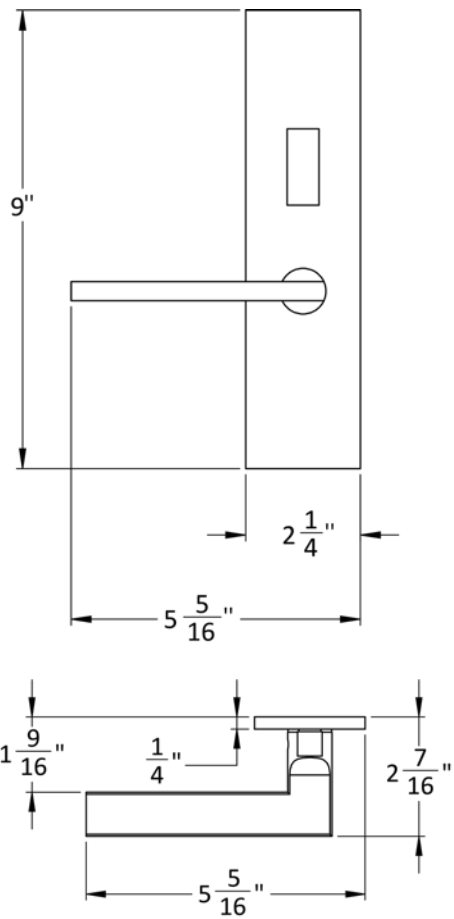

Accurate Pull Handles

TO PAIR WITH M8800ELR

7200P-S-10
SINGLE RIGID PULL

7200P-10
DOUBLE SIDED PULL

*10" minimum center to center dimension. Custom sizes available.

Accurate Through-Bolting Option

SSD SINGLE SIDED DISC

Facilitates through-bolting for half sided trim shown with 2R rose.

Must be attached to lock prior to installation.

SSD SINGLE SIDED
THROUGH-BOLTING DISC

2R ROSE

SSD DISC

Accurate Escutcheons

1E-B
Blank

* Dimensions may vary depending on trim

7200ERi
Emergency Coin Release with Indicator

Accurate Accessories

7200Ci
Occupancy Indicator

7200SCi
Occupancy Indicator

M9143SCi
Occupancy Indicator to pair with
M9143ELR

Accurate Thumb Grip

5000TG

INTERIOR TRIM
Shown with 19L Lever