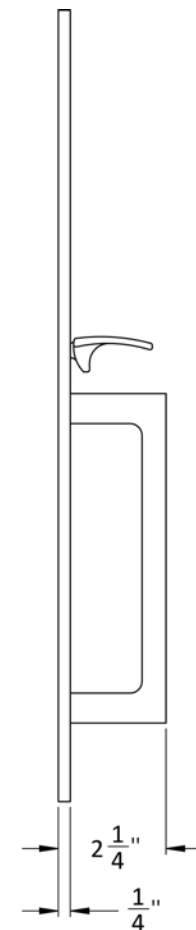

EXTERIOR TRIM