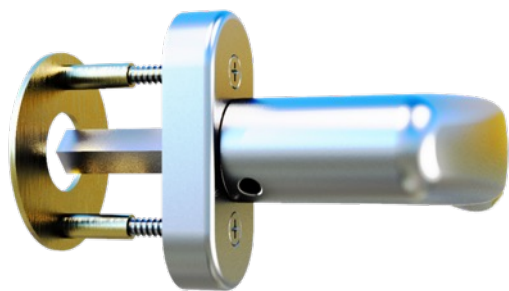

4R ROSE

Side

Inside

Outside

Accurate Pull Handles

**7200P-S
SINGLE SIDED PULL**

**7200P
DOUBLE SIDED PULL**

*For back to back installation, for 1-3/4" thick doors, unless specified, can be customized.

Accurate Pull Handles

TO PAIR WITH M8800ELR

7200P-S-10
SINGLE RIGID PULL

7200P-10
DOUBLE SIDED PULL

*10" minimum center to center dimension. Custom sizes available.

Accurate Through-Bolting Option

SSD SINGLE SIDED DISC

Facilitates through-bolting for half sided trim shown with 2R rose.

Must be attached to lock prior to installation.

SSD SINGLE SIDED
THROUGH-BOLTING DISC

2R ROSE

SSD DISC

Accurate Escutcheons

1E-B
Blank

* Dimensions may vary depending on trim

1E-C
Cylinder

* Dimensions may vary depending on trim

1E-T
Thumb Turn

* Dimensions may vary depending on trim

Accurate Escutcheons

1E-E
Emergency Coin Release

* Dimensions may vary depending on trim

1E-Oi
Occupancy Indicator