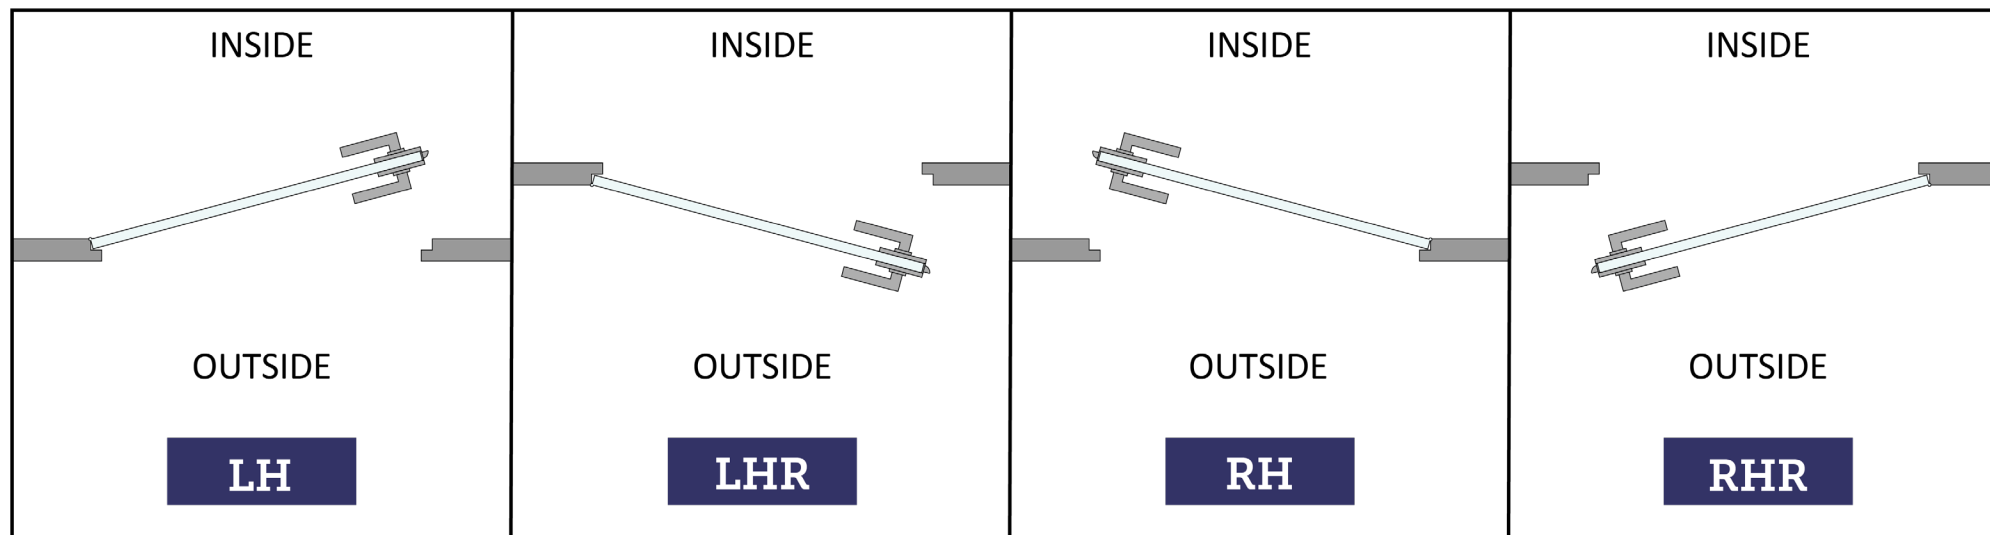

HOW TO SPECIFY

HANDING

FINISHES

US28, ESN, US19

Other finishes available, please [contact us](#) for assistance.