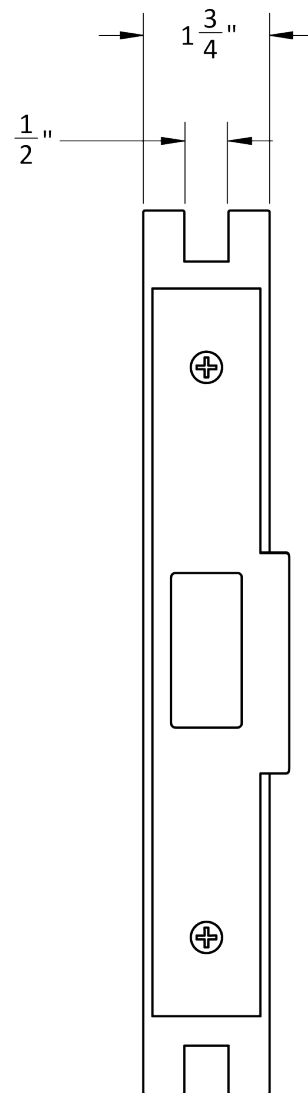

G-ML-CRL-GPS Glass Patch Strike

G-ML-CRL-GPS GLASS PATCH STRIKE
(specified and sold separately)