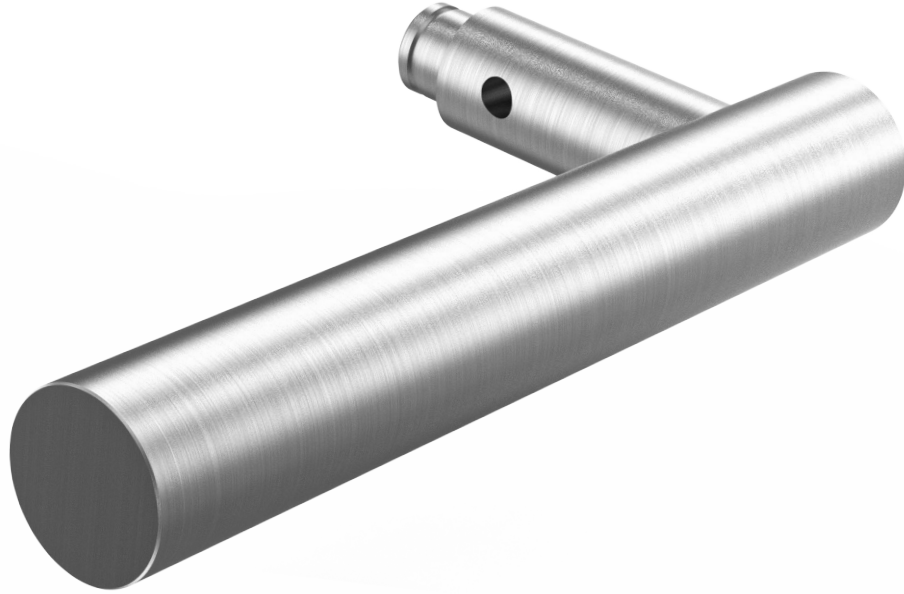

ACCURATE  
LOCK & HARDWARE  
AMERICAN CRAFTED SINCE 1972

72L | Lever

Lenth: 5  $\frac{3}{8}$ "

Projection: 1  $\frac{3}{8}$ "

SCAN TO  
LEARN  
MORE