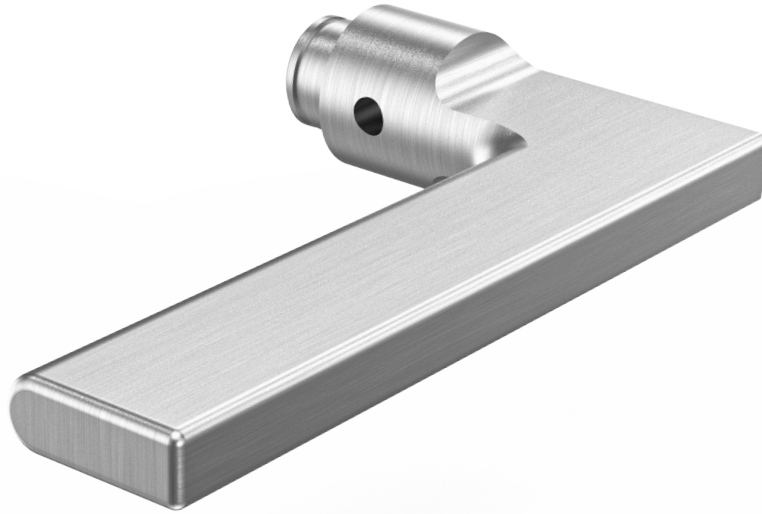

ACCURATE
LOCK & HARDWARE
AMERICAN CRAFTED SINCE 1972

21L | Lever

Lenth: 4 $\frac{5}{8}$ "

Projection: 1 $\frac{5}{16}$ "

SCAN TO
LEARN
MORE