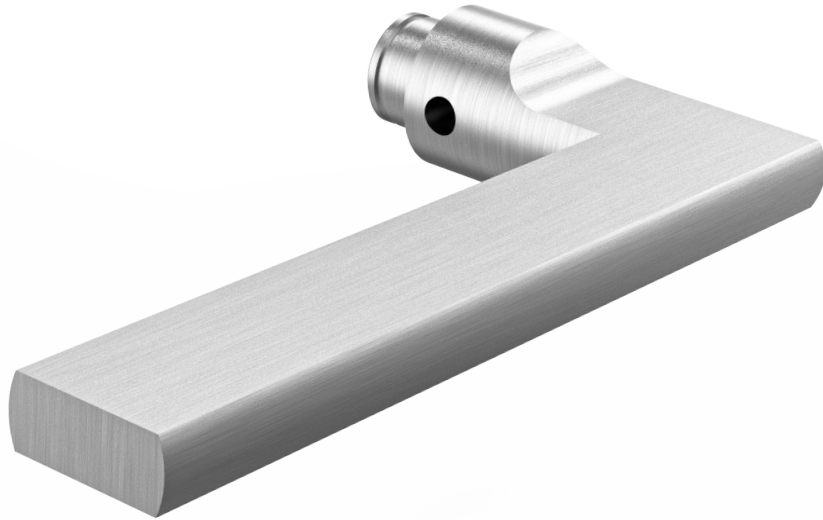

ACCURATE
LOCK & HARDWARE
AMERICAN CRAFTED SINCE 1972

19L | Lever

Lenth: 5"

Projection: 1 1/4"

SCAN TO
LEARN
MORE