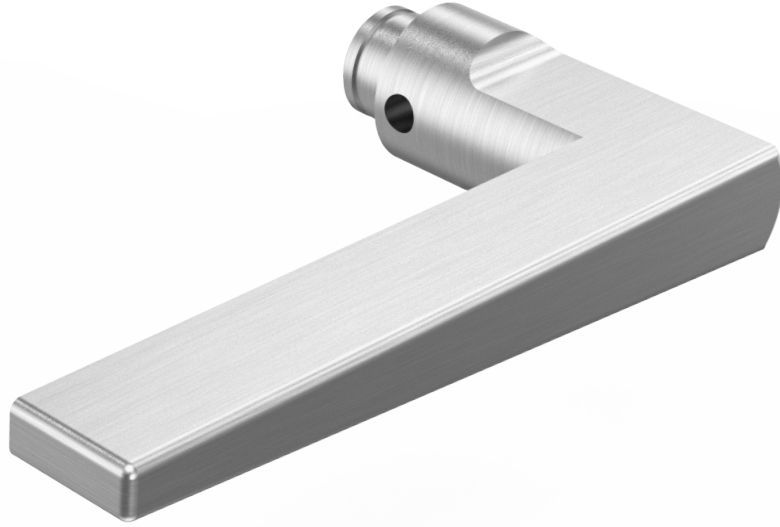

ACCURATE
LOCK & HARDWARE
AMERICAN CRAFTED SINCE 1972

18L | **Lever**

Lenth: 4 ½"

Projection: 1 ¼"

SCAN TO
LEARN
MORE